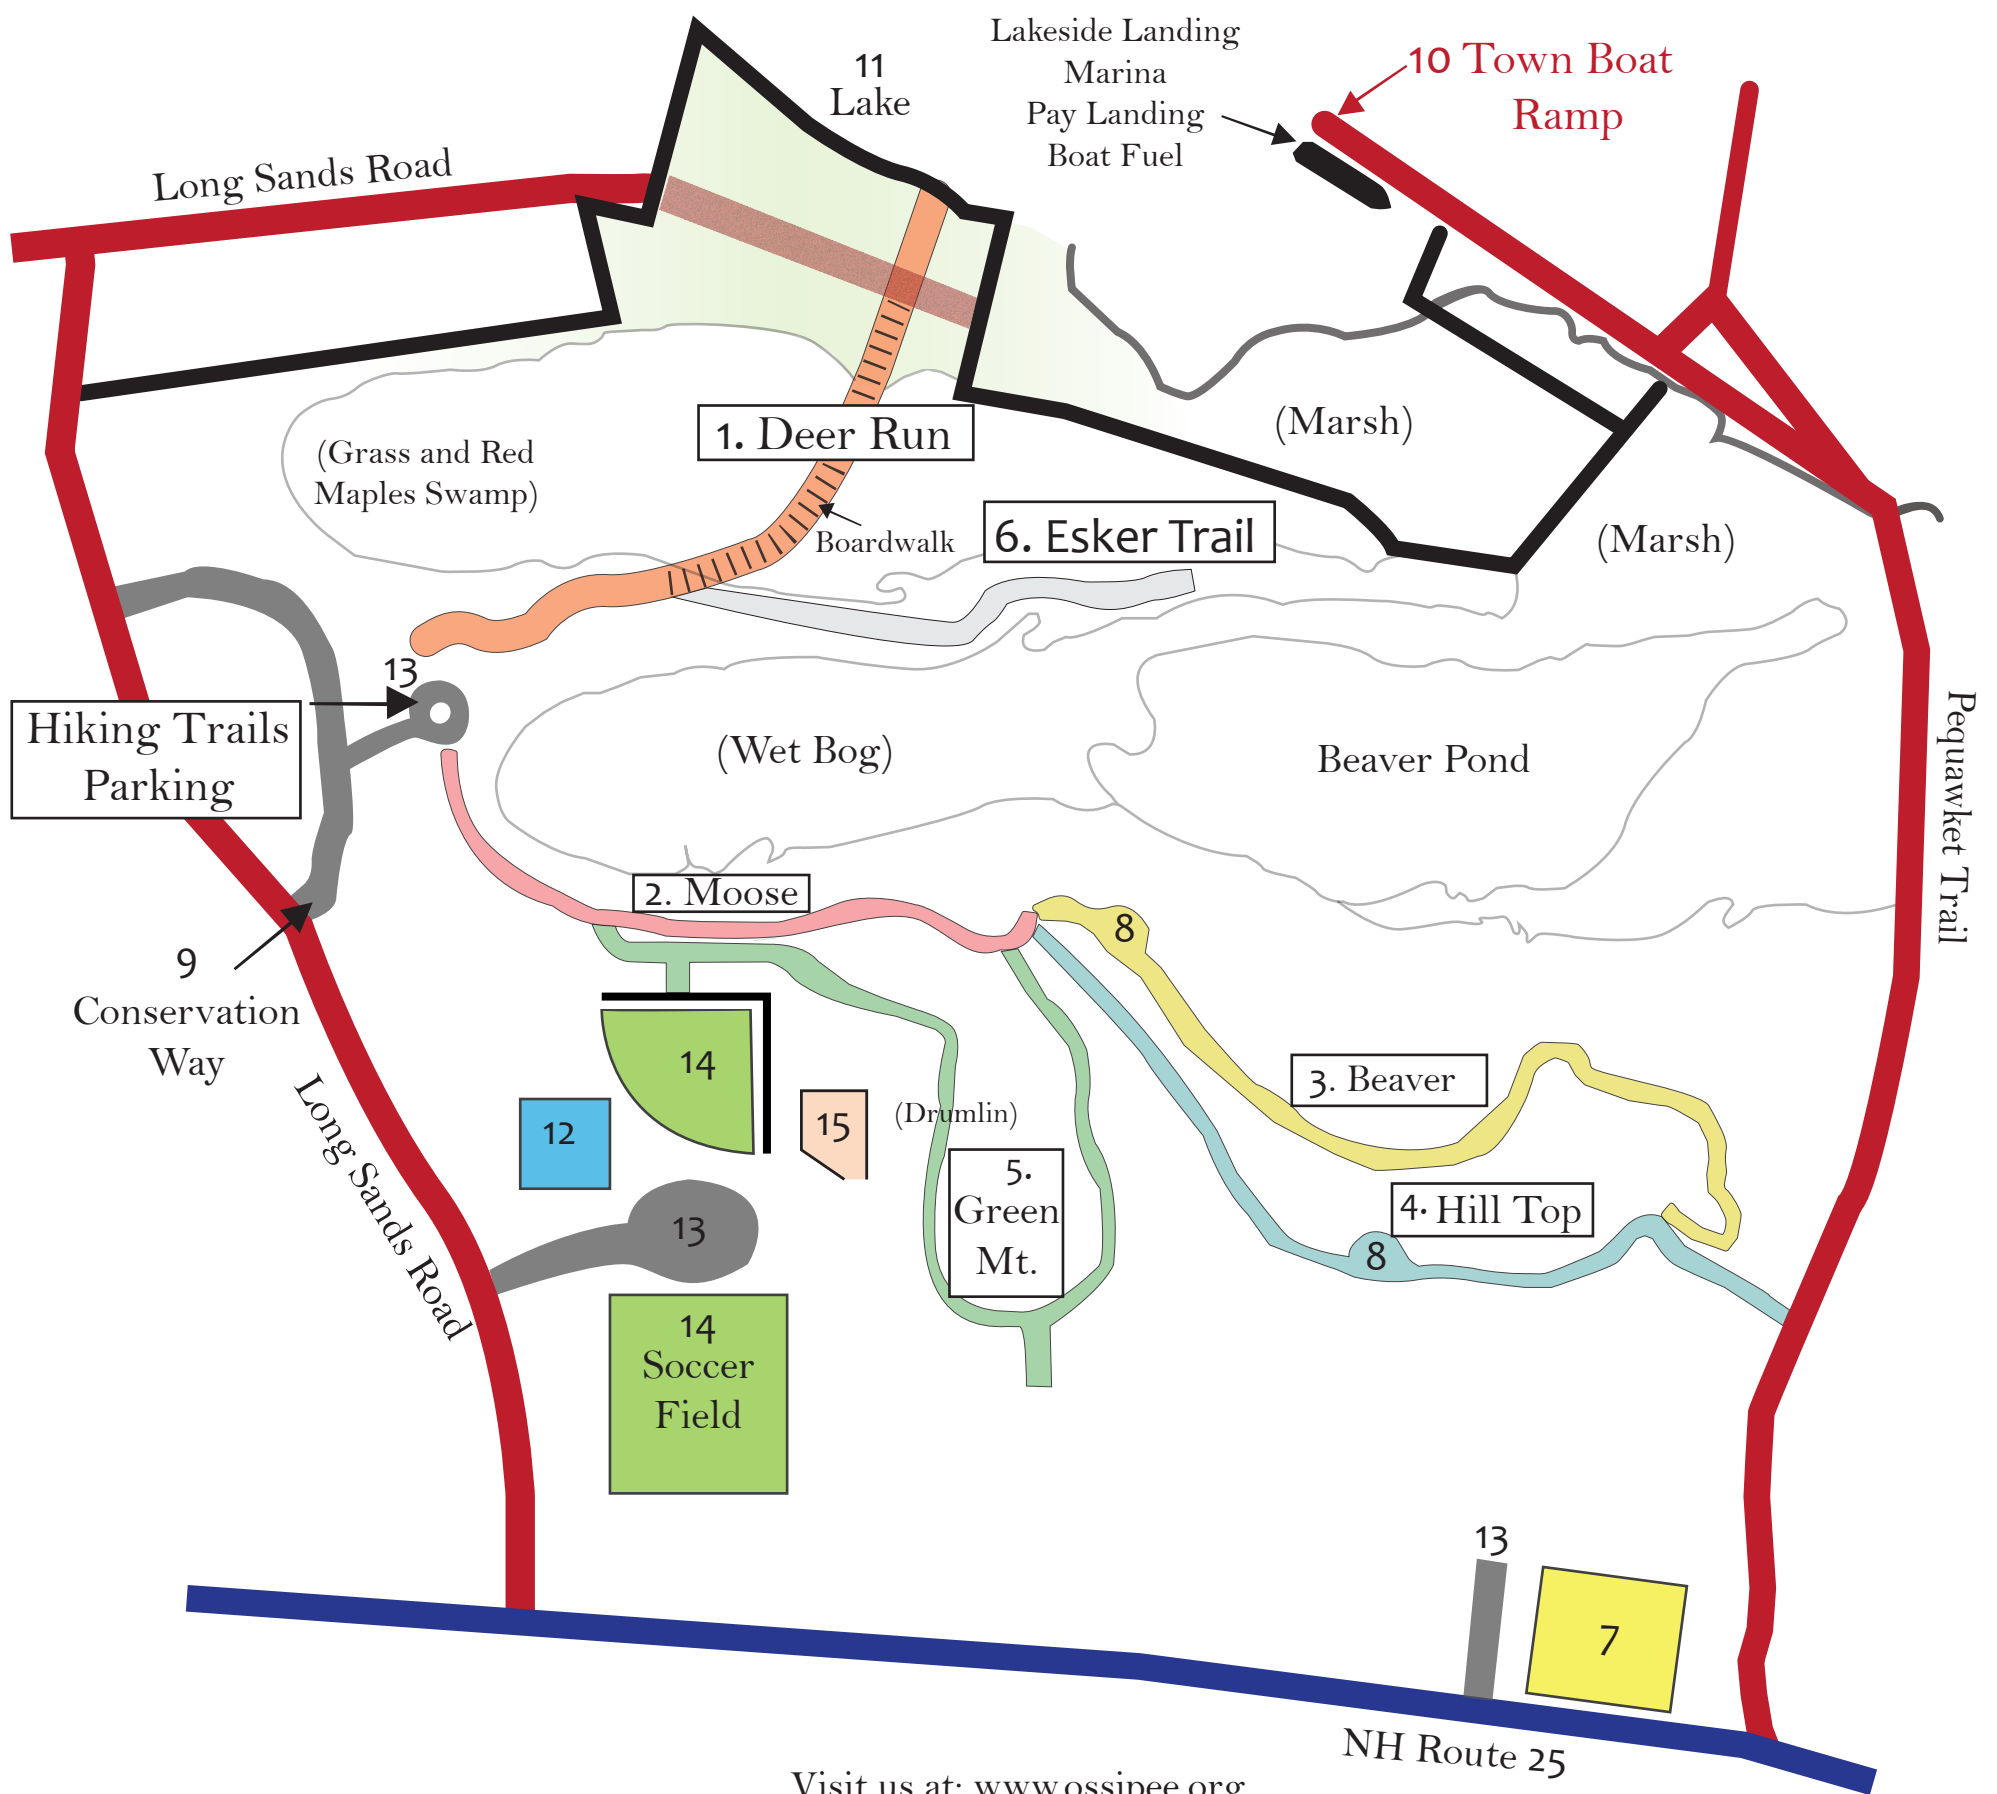

Long Sands Constitution Park

Conservation Area Trail Map

2021

Channel
to
Broad Bay

Ossipee Lake

Visit us at: www.ossipee.org

Trail and Park Legend

- | | |
|---|---------------------|
|  1. Deer Run (.23 mi.) | 9. Conservation Way |
|  2. Moose (.18 mi.) | 10. Town Boat Ramp |
|  3. Beaver (.32 mi.) | 11. Lake |
|  4. Hill Top (.24 mi.) | 12. Tennis Courts |
|  5. Green Mountain (.28 mi.) | 13. Parking |
|  6. Esker Trail (.10 mi.) | 14. Ball Fields |
| 7. Dog Park | 15. Playground |
| 8. Scenic Views | |

Map, kiosk, and trail signs are supported by generous contributions from: