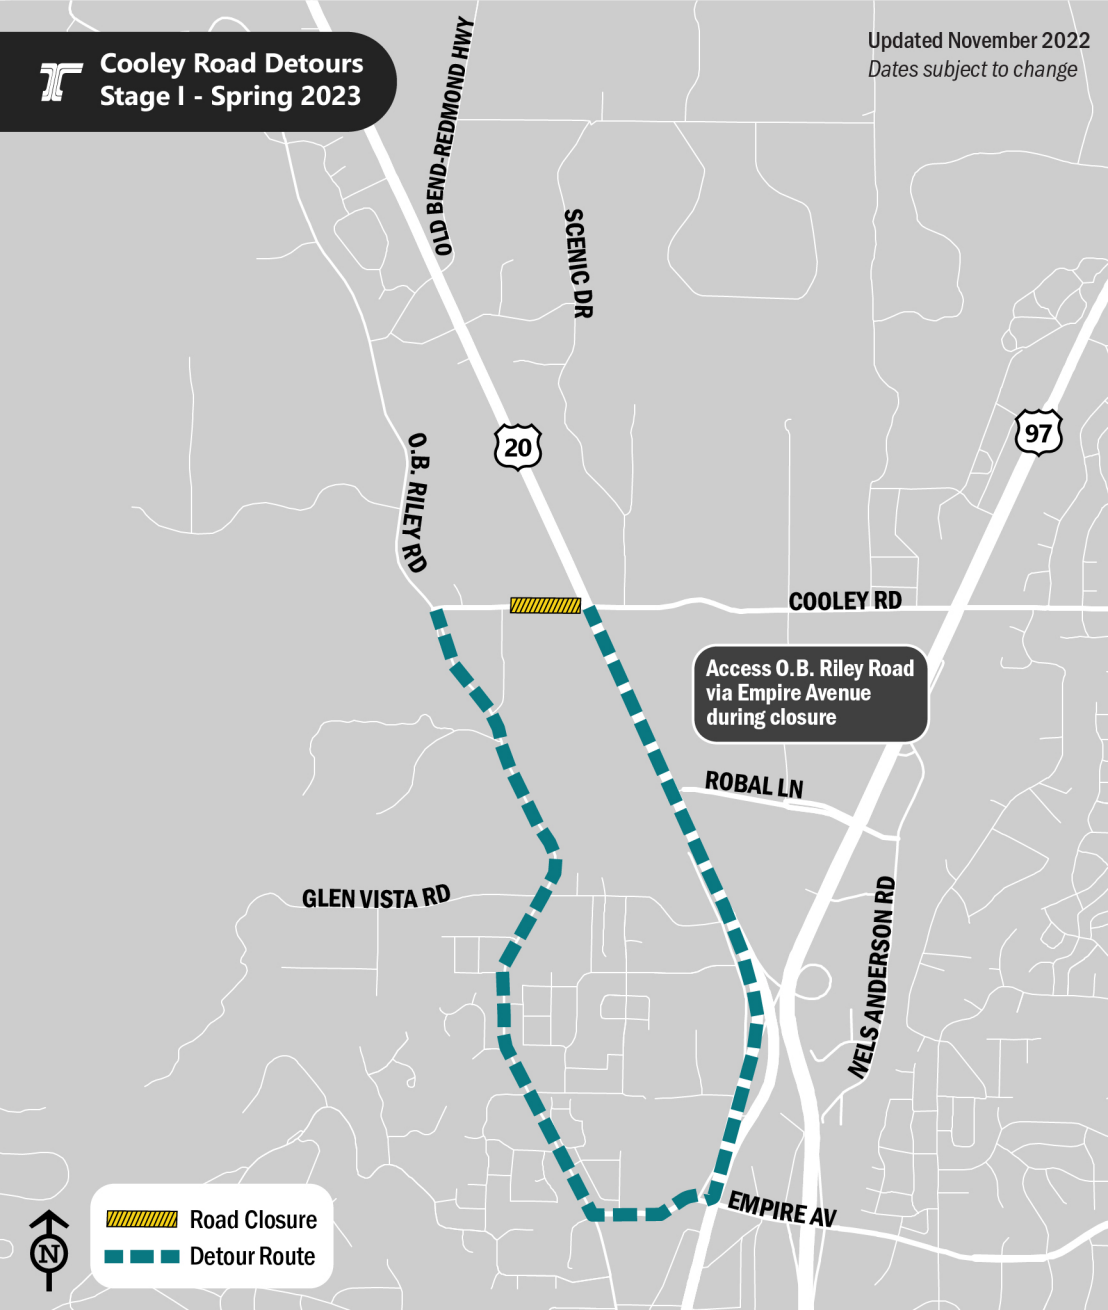

Cooley Road Detours Stage I - Spring 2023

Updated November 2022
Dates subject to change

Access O.B. Riley Road
via Empire Avenue
during closure

-  Road Closure
-  Detour Route

Cooley Road Detours Stage II - Summer 2023

Updated November 2022
Dates subject to change

SCENIC DR

Scenic Drive remains open

COOLEY RD

Access Cooley Road via Robal Lane and Hunnell Road during closure

HUNNELL RD

ROBAL LN

O.B. RILEY RD

NELS ANDERSON RD

 Road Closure

 Detour Route

Robal Lane Detour Fall 2023

Updated November 2022
Dates subject to change

Access Robal Lane via
Cooley Road and Hunnell
Road during closure

-  Road Closure
-  Detour Route