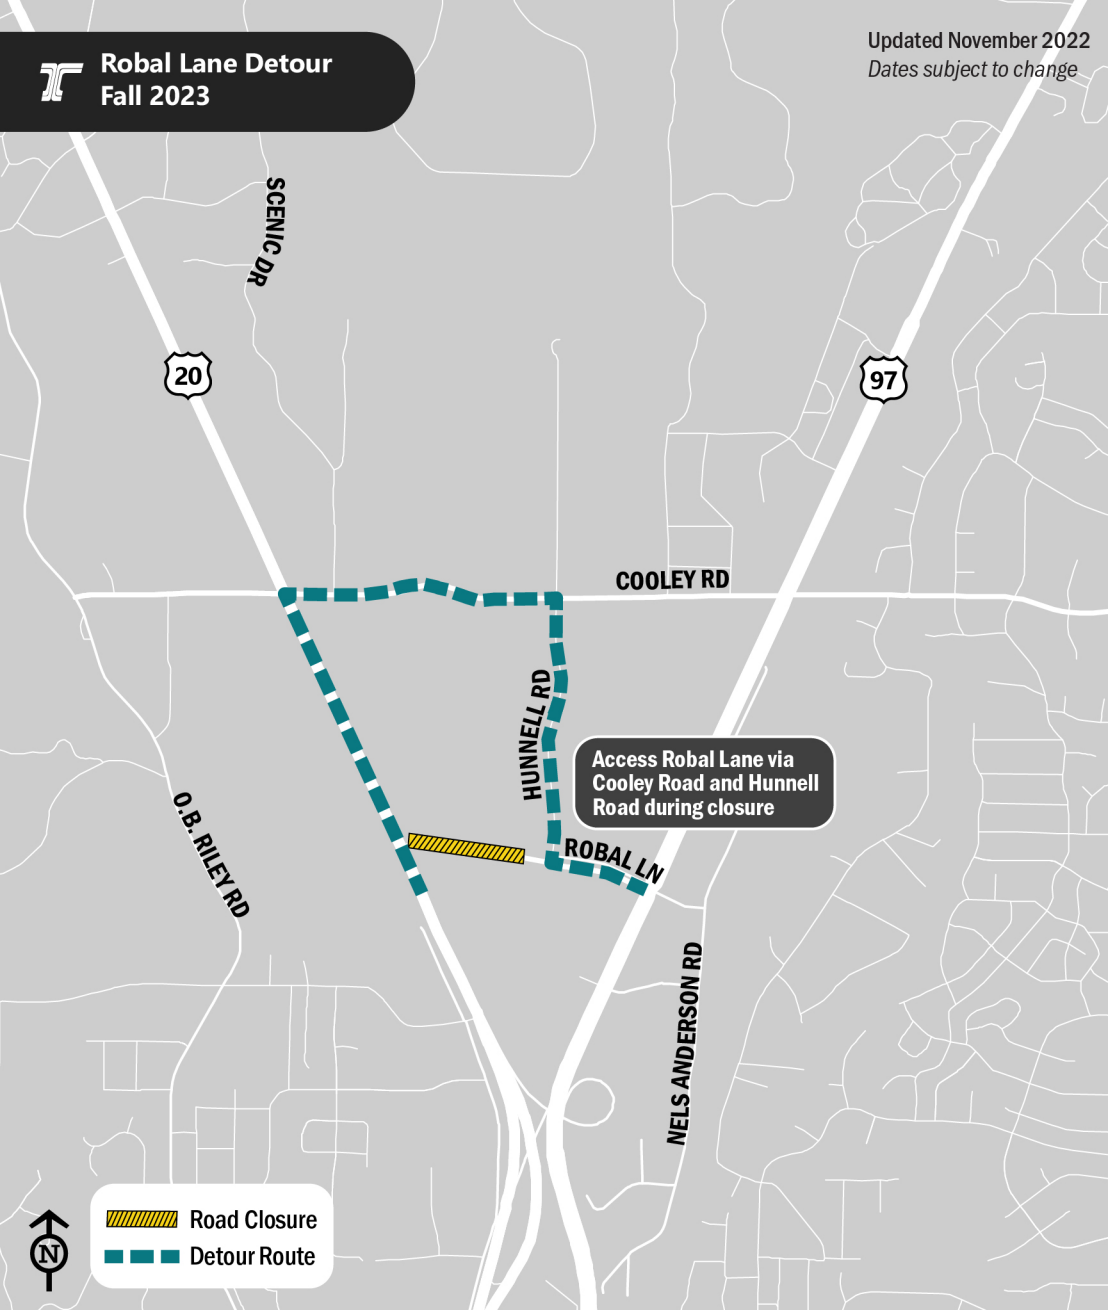

Cooley Road Detours Stage I - Spring 2023

Updated November 2022
Dates subject to change

Access O.B. Riley Road
via Empire Avenue
during closure

-  Road Closure
-  Detour Route

Cooley Road Detours Stage II - Summer 2023

Updated November 2022
Dates subject to change

SCENIC DR

Scenic Drive remains open

COOLEY RD

Access Cooley Road via Robal Lane and Hunnell Road during closure

HUNNELL RD

ROBAL LN

O.B. RILEY RD

NELS ANDERSON RD

 Road Closure

 Detour Route

Robal Lane Detour Fall 2023

Updated November 2022
Dates subject to change

Access Robal Lane via
Cooley Road and Hunnell
Road during closure

-  Road Closure
-  Detour Route