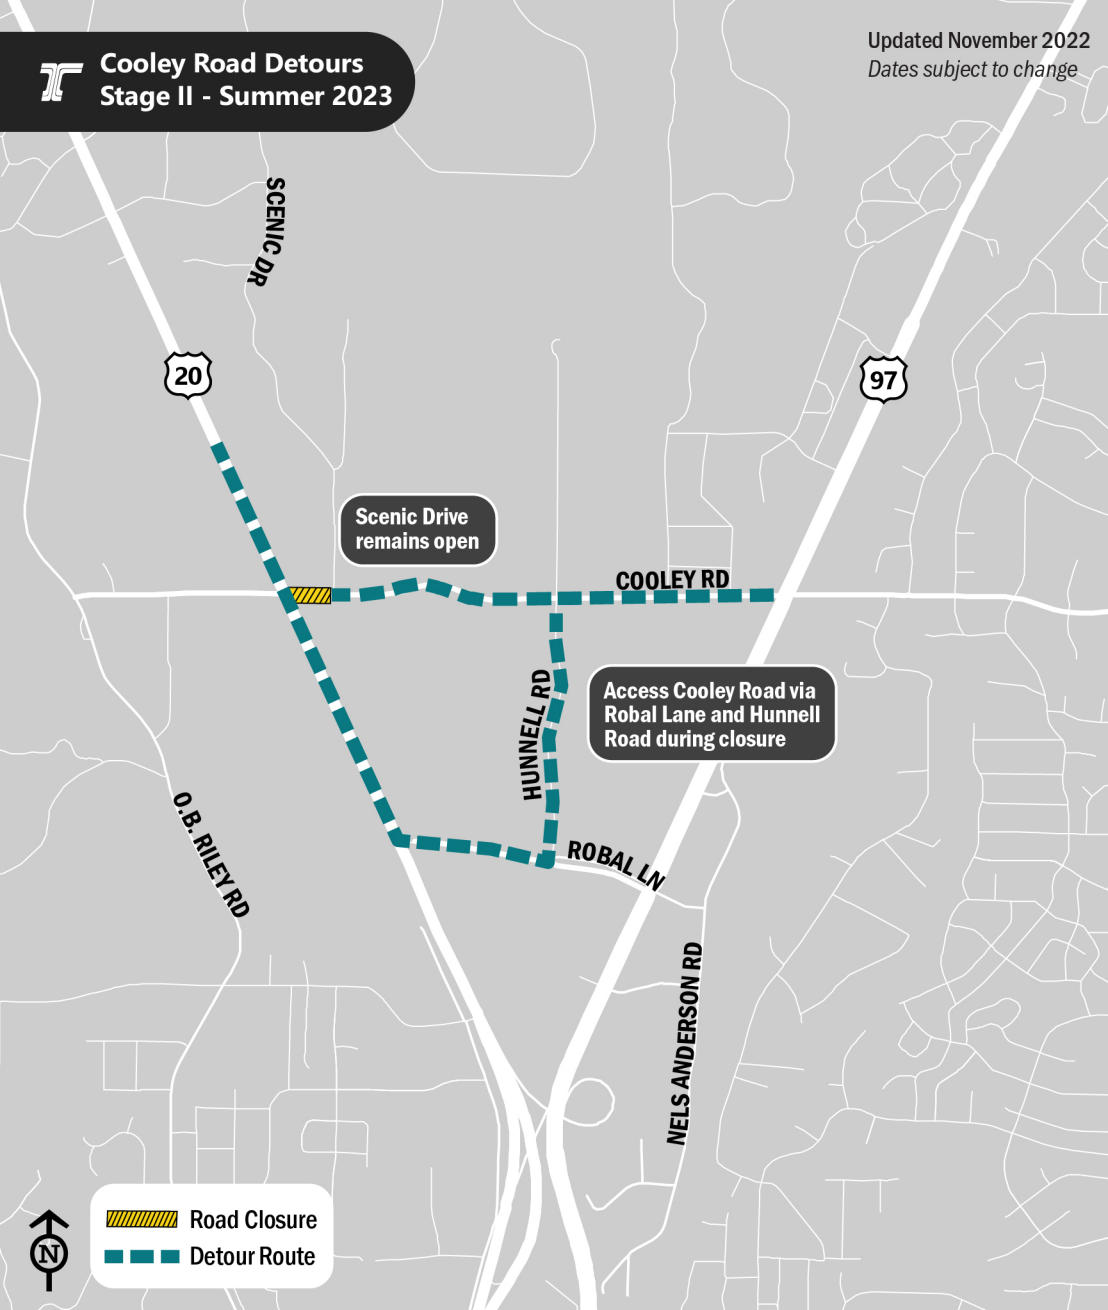

Cooley Road Detours Stage I - Spring 2023

Updated November 2022
Dates subject to change

Access O.B. Riley Road
via Empire Avenue
during closure

-  Road Closure
-  Detour Route

Cooley Road Detours Stage II - Summer 2023

Updated November 2022
Dates subject to change

SCENIC DR

Scenic Drive remains open

COOLEY RD

Access Cooley Road via Robal Lane and Hunnell Road during closure

HUNNELL RD

ROBAL LN

O.B. RILEY RD

NELS ANDERSON RD

 Road Closure

 Detour Route

Robal Lane Detour Fall 2023

Updated November 2022
Dates subject to change

Access Robal Lane via
Cooley Road and Hunnell
Road during closure

-  Road Closure
-  Detour Route