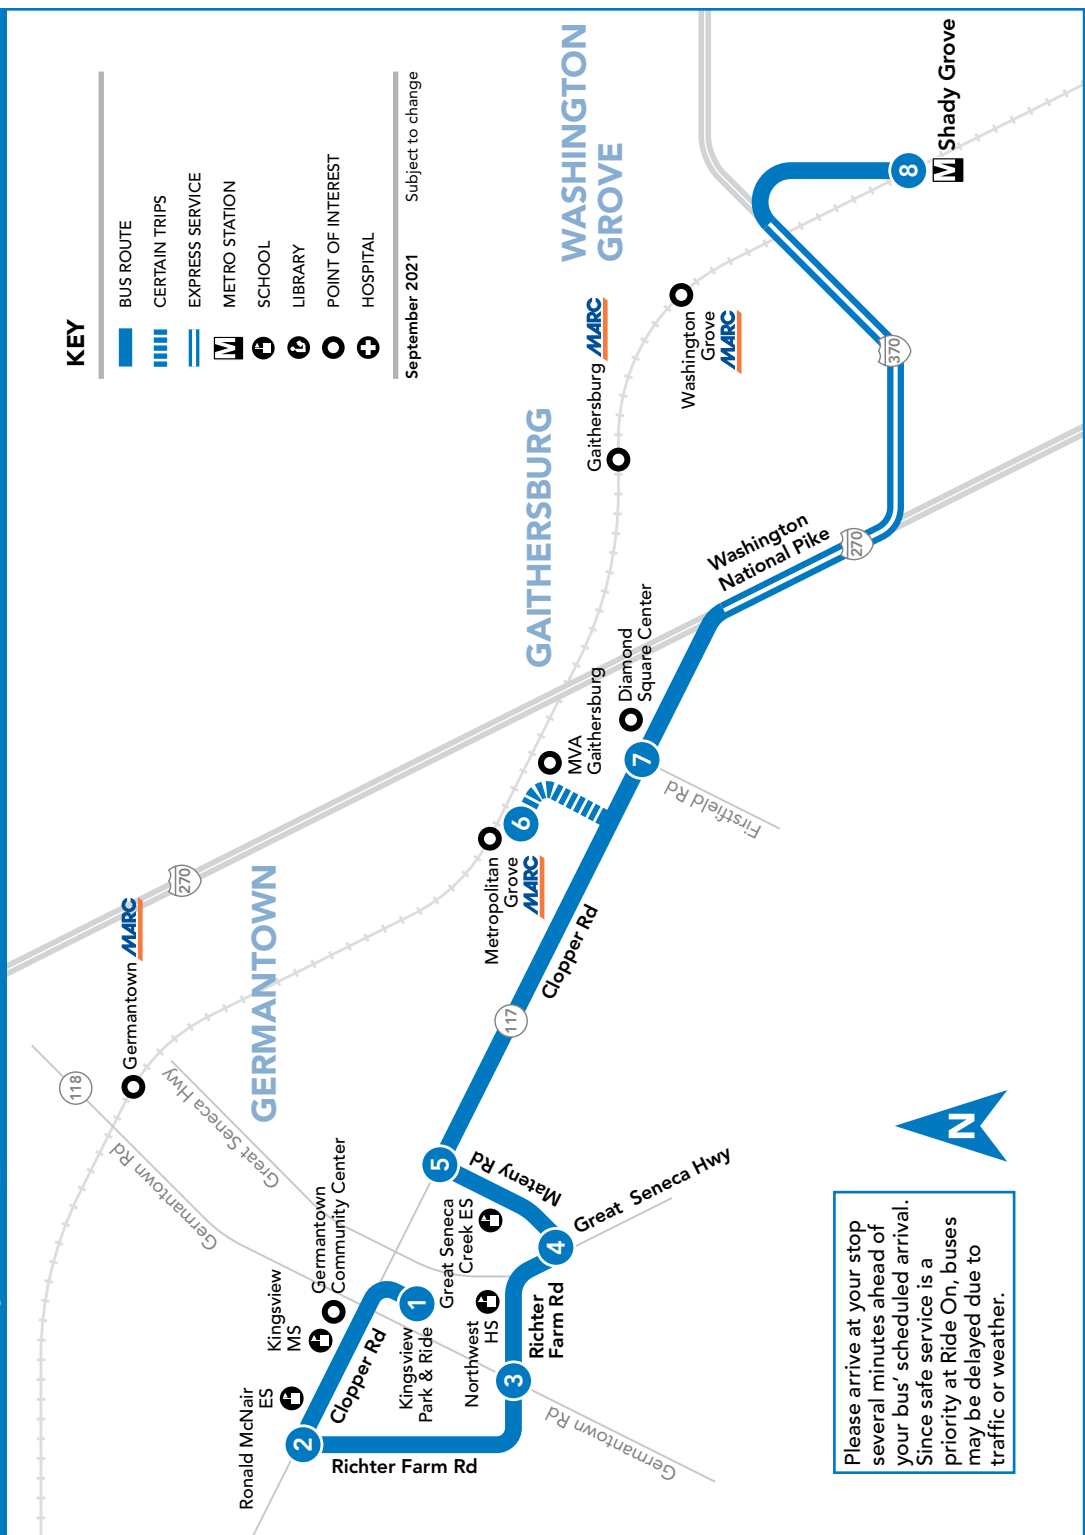

KEY

- BUS ROUTE
- CERTAIN TRIPS
- EXPRESS SERVICE
- METRO STATION
- SCHOOL
- LIBRARY
- POINT OF INTEREST
- HOSPITAL

September 2021 Subject to change

Please arrive at your stop several minutes ahead of your bus' scheduled arrival. Since safe service is a priority at Ride On, buses may be delayed due to traffic or weather.

FARES

Effective July 1, 2021

Regular Fare, Token, or SmarTrip®	$2.00
SmarTrip® Fare Transfer from MetroRail	$1.50
Seniors age 65 years or older with a Senior SmarTrip® card or valid Medicare Card and Photo ID	FREE
Person with disability with Metro Disabled ID Card	
Person with disability with Metro Disability ID Card – Attendant Eligible	FREE
Attendant also rides free.	
MetroAccess - Certified Customer with ID	FREE
MetroAccess - Companion	
Children under age 5	FREE
Local Bus Transfer with SmarTrip®	
Children 5 to 18 with a Youth Cruiser SmarTrip® Card or student ID Anytime	

METROACCESS

Alternative paratransit service to this Ride On route for people with certified disabilities is available. Call MetroAccess at **301-562-5360**.

GUARANTEED RIDE HOME

When you take Metrobus, Metrorail and Ride On to work, you are eligible to participate in the free Commuter Connections Guaranteed Ride Home Program. To register and to receive program details call: Commuter Services at **301-770-POOL(7665)**.

Montgomery County assures that no person shall, on the grounds of race, color, or national origin, as provided by Title VI of the Civil Rights Act of 1964 and the Civil Rights Act of 1987, be excluded from the participation in, be denied the benefits of, or be otherwise subjected to discrimination under any program or activity. For more information or to file a complaint, please contact the Montgomery County Office of Human Rights.

WELCOME TO RIDE ON

RIDE ON is a community bus service operated by the Montgomery County Department of Transportation. RIDE ON operates over 75 routes that serve all 13 Montgomery County Metrorail stations and 7 MARC stations. For detailed information, or to have timetables mailed, call 311. Outside Montgomery County **240-777-0311**

Visit our web site at: www.rideonbus.com
Regular Mailing Address: Montgomery County DOT Division of Transit Services 101 Monroe Street, 5th Floor Rockville, MD 20850

For more information, or to request this document in an alternate format or translated into another language, please call 311, or outside Montgomery County 240-777-0311.

Para más información o para pedir este documento en un formato diferente o traducido a otro idioma, por favor, llame al 311 o de fuera del Condado de Montgomery al 240-777-0311.

如需更多信息、需要以其它格式提供本文檔或需要將本文檔翻譯成其它語言、請撥打311。如果您不在蒙哥馬利郡、請撥打240-777-0311。

자세한 정보를 원하시거나 본 문서를 다른 형식 또는 다른 언어로의 번역본으로 원하실 경우, 전화번호 311, 또는 몽고메리 카운티 이외의 지역에서는 240-777-0311로 연락하시기 바랍니다.

ለተጨማሪ መረጃ፣ ወይም ደህንነት ደብዳቤ ለመጠየቅ ወይም ወደሌላ ቋንቋ ለማስተርጎም፣ ኦብዘቶንን በ 311 ወይም ከሞንትጎመሪ ካውንቲ ውጪ 240-777-0311 ይደውሉ።

Pour plus d'informations ou pour recevoir un exemplaire de ce document sous un format différent ou traduit dans une autre langue, veuillez composer le 311 ou le 240-777-0311, à l'extérieur du comté de Montgomery.