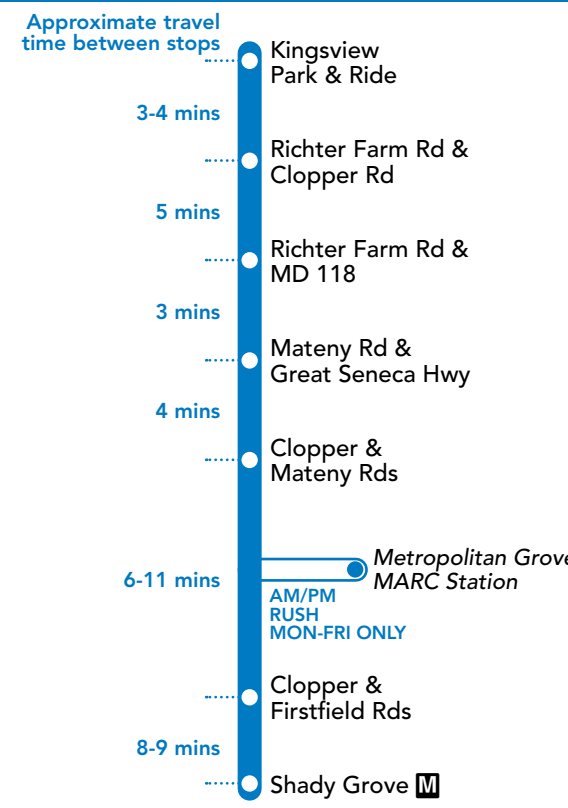

SERVICE DAYS
MONDAY - SATURDAY

Ride On

Montgomery County Transit

Telephone 311
Online at www.rideonbus.com
Real Time Info at www.rideonrealtime.com