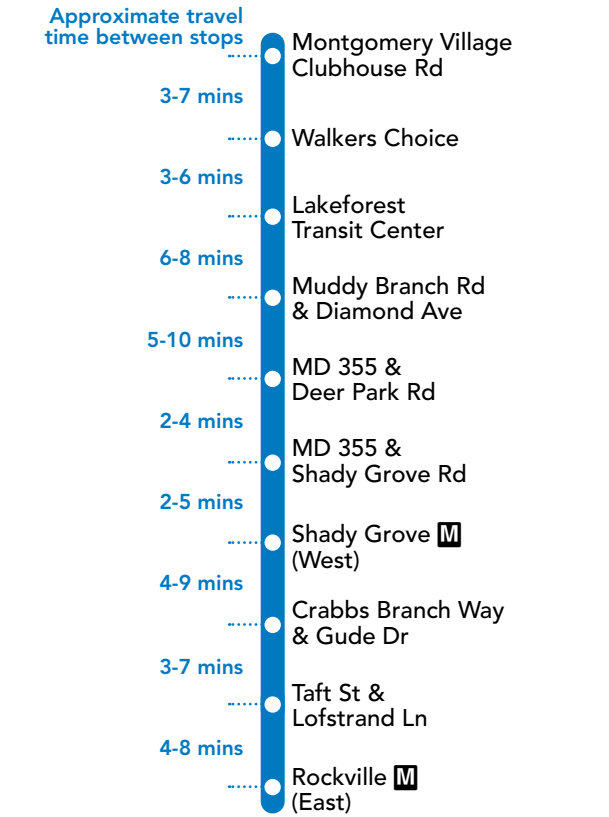

EFFECTIVE: SEPTEMBER 26, 2021

SERVICE DAYS DAILY

Ride On Montgomery County Transit logo, telephone number 311, website www.rideonbus.com, and real time info www.rideonrealtime.com.

Montgomery County assures that no person shall, on the grounds of race, color, or national origin, as provided by Title VI of the Civil Rights Act of 1964 and the Civil Rights Act of 1987, be excluded from the participation in, be denied the benefits of, or be otherwise subjected to discrimination under any program or activity.