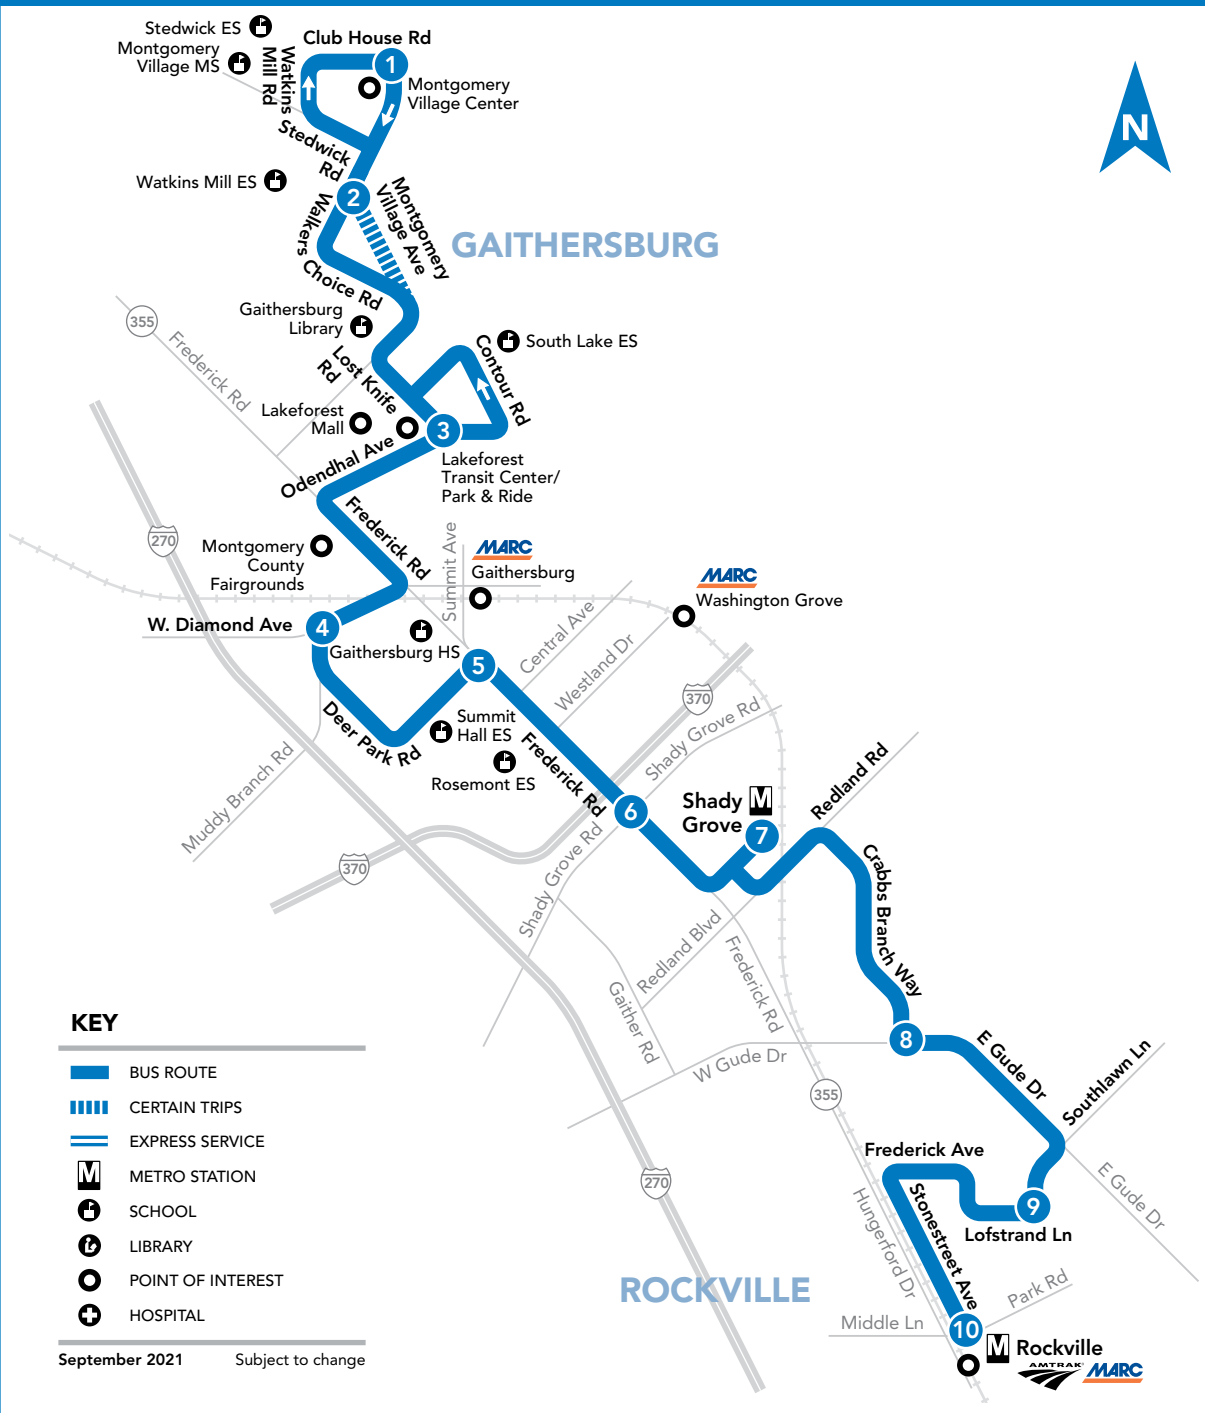

59

Montgomery Village Center – Lakeforest Transit Ctr – Muddy Branch Road – West Deer Park – Shady Grove M – Lincoln Park – Rockville M

59 To Rockville M SUNDAY

SEE TIMEPOINT LOCATION ON ROUTE MAP

Table with 10 columns (1-10) and 23 rows showing departure times from 5:20 AM to 12:00 PM for the route to Rockville.

NOTES: AM PM

59 To Montgomery Village Center SUNDAY

SEE TIMEPOINT LOCATION ON ROUTE MAP

Table with 10 columns (10-1) and 23 rows showing departure times from 5:45 AM to 12:30 PM for the route to Montgomery Village Center.

NOTES: AM PM

WELCOME TO RIDE ON

RIDE ON is a community bus service operated by the Montgomery County Department of Transportation. RIDE ON operates over 75 routes that serve all 13 Montgomery County Metrorail stations and 7 MARC stations.