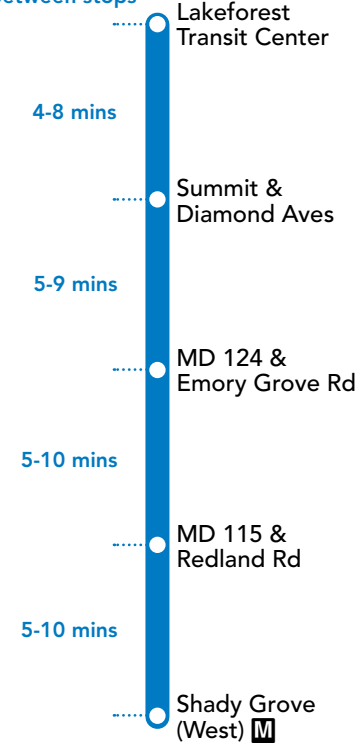

SUNDAY

SEE TIMEPOINT LOCATION ON ROUTE MAP

Shady Grove (West) M	MD 115 & Redland Rd	MD 124 & Emory Grove Rd	Summit & Diamond Aves	Lakeforest Transit Center
5	4	3	2	1
6:30	6:35	6:42	6:48	6:52
7:05	7:10	7:17	7:23	7:27
7:40	7:45	7:52	7:58	8:02
8:15	8:20	8:27	8:33	8:37
8:50	8:55	9:02	9:08	9:12
9:25	9:30	9:37	9:43	9:47
9:55	10:01	10:08	10:14	10:19
10:25	10:31	10:38	10:44	10:49
10:55	11:01	11:08	11:14	11:19
11:25	11:31	11:38	11:44	11:49
11:55	12:01	12:08	12:14	12:19
12:25	12:31	12:38	12:44	12:49
12:55	1:01	1:08	1:14	1:19
1:25	1:31	1:38	1:44	1:49
1:55	2:01	2:08	2:14	2:19
2:25	2:31	2:38	2:44	2:49
2:55	3:01	3:08	3:14	3:19
3:25	3:31	3:38	3:44	3:49
3:55	4:01	4:08	4:14	4:19
4:25	4:31	4:38	4:44	4:49
5:00	5:06	5:13	5:18	5:23
5:35	5:41	5:48	5:53	5:58
6:10	6:16	6:23	6:28	6:33
6:45	6:51	6:58	7:03	7:08
7:20	7:26	7:33	7:38	7:43
7:55	8:01	8:08	8:13	8:18
8:30	8:36	8:43	8:48	8:53
9:05	9:11	9:18	9:23	9:28

YouTube youtube.com/RideOnMCT
 Instagram instagram.com/RideOnMCT

Thank You for Riding with Us!

Printed on recycled paper with soy-based ink

EFFECTIVE: SEPTEMBER 26, 2021

57

Approximate travel time between stops