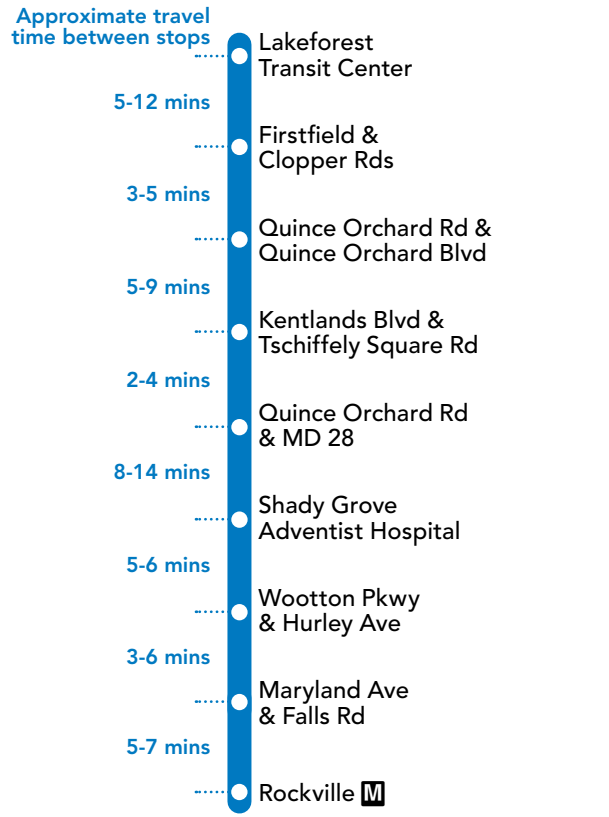

EFFECTIVE: SEPTEMBER 26, 2021

SERVICE DAYS
DAILY

Ride On
Montgomery County Transit

Telephone 311
Online at www.rideonbus.com
Real Time Info at www.rideonrealtime.com