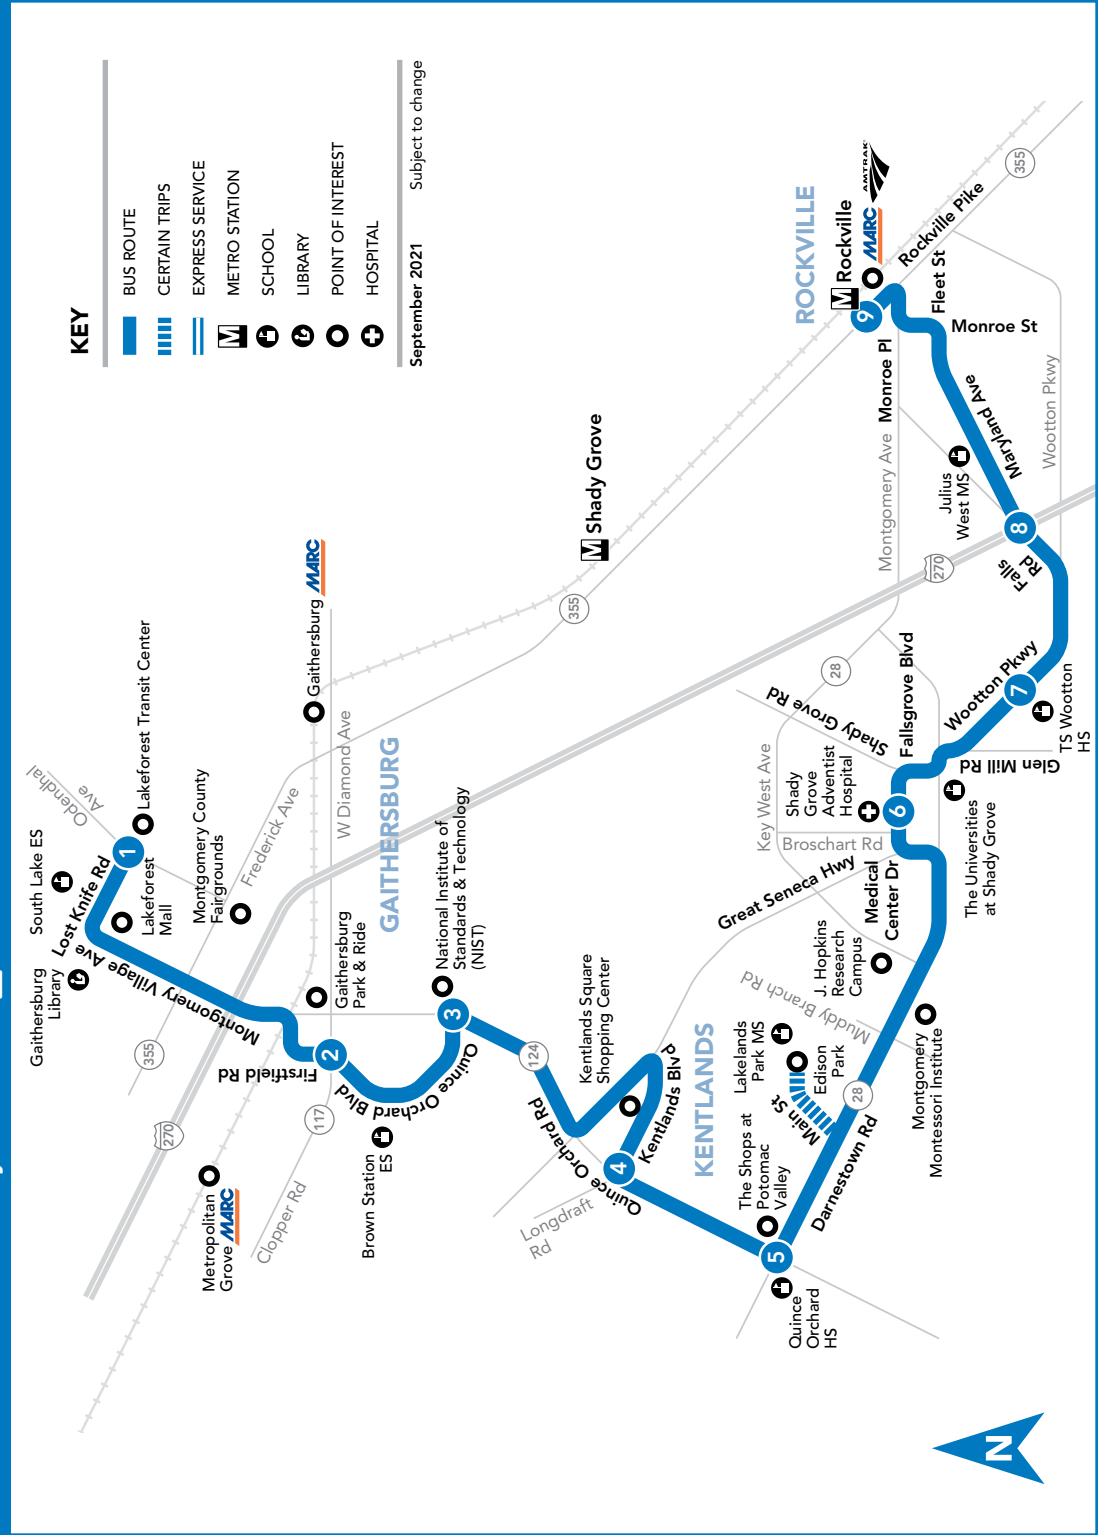

NOTES: AM PM

* Trip serves Edison Park.

56 To Lakeforest Transit Center

MONDAY THROUGH FRIDAY

SEE TIMEPOINT LOCATION ON ROUTE MAP

Rockville M
Maryland Ave & Falls Rd
Wootton Pkwy & Hurley Ave
Shady Grove Adventist Hospital
Quince Or. Rd & MD 28
Kentlands Blvd & Ischiffely Sq. Rd
Quince Or. Rd & Quince Or. Blvd
Firstfield & Clopper Rds
Lakeforest Transit Center

NOTES: AM PM

* Trip serves Edison Park.

56 To Rockville M

SATURDAY

SEE TIMEPOINT LOCATION ON ROUTE MAP

Lakeforest Transit Center
Firstfield & Clopper Rds
Quince Or. Rd & Quince Or. Blvd
Kentlands Blvd & Ischiffely Sq. Rd
Quince Or. Rd & MD 28
Shady Grove Adventist Hospital
Wootton Pkwy & Hurley Ave
Maryland Ave & Falls Rd
Rockville M

56 To Rockville

SUNDAY

SEE TIMEPOINT LOCATION ON ROUTE MAP

1	2	3	4	5	6	7	8	9
6:35	6:42	6:45	6:52	6:56	7:04	7:09	7:14	7:18
7:20	7:27	7:30	7:37	7:41	7:49	7:54	7:59	8:03
8:05	8:12	8:15	8:22	8:26	8:34	8:39	8:44	8:48
8:50	8:58	9:02	9:09	9:14	9:23	9:29	9:34	9:38
9:35	9:43	9:47	9:54	9:59	10:08	10:14	10:19	10:23
10:15	10:23	10:27	10:34	10:39	10:48	10:54	10:59	11:03
10:50	10:58	11:02	11:09	11:14	11:23	11:29	11:34	11:38
11:25	11:33	11:37	11:44	11:49	11:58	12:04	12:09	12:13
12:00	12:08	12:12	12:19	12:24	12:33	12:39	12:44	12:48
12:35	12:43	12:47	12:54	12:59	1:08	1:14	1:19	1:23
1:10	1:18	1:22	1:29	1:34	1:43	1:49	1:54	1:58
1:45	1:53	1:57	2:04	2:09	2:18	2:24	2:29	2:33
2:20	2:28	2:32	2:39	2:44	2:53	2:59	3:04	3:08
2:55	3:03	3:07	3:14	3:19	3:28	3:34	3:39	3:43
3:30	3:38	3:42	3:49	3:54	4:03	4:09	4:14	4:18
4:05	4:13	4:17	4:23	4:28	4:36	4:42	4:47	4:51
4:40	4:48	4:52	4:58	5:03	5:11	5:17	5:22	5:26
5:15	5:23	5:27	5:33	5:38	5:46	5:52	5:57	6:01
5:55	6:03	6:07	6:13	6:18	6:26	6:32	6:37	6:41
6:35	6:43	6:47	6:53	6:58	7:06	7:12	7:17	7:21
7:20	7:28	7:32	7:38	7:43	7:51	7:57	8:02	8:06
8:05	8:13	8:17	8:23	8:28	8:36	8:42	8:47	8:51
8:50	8:58	9:02	9:08	9:13	9:21	9:27	9:32	9:36