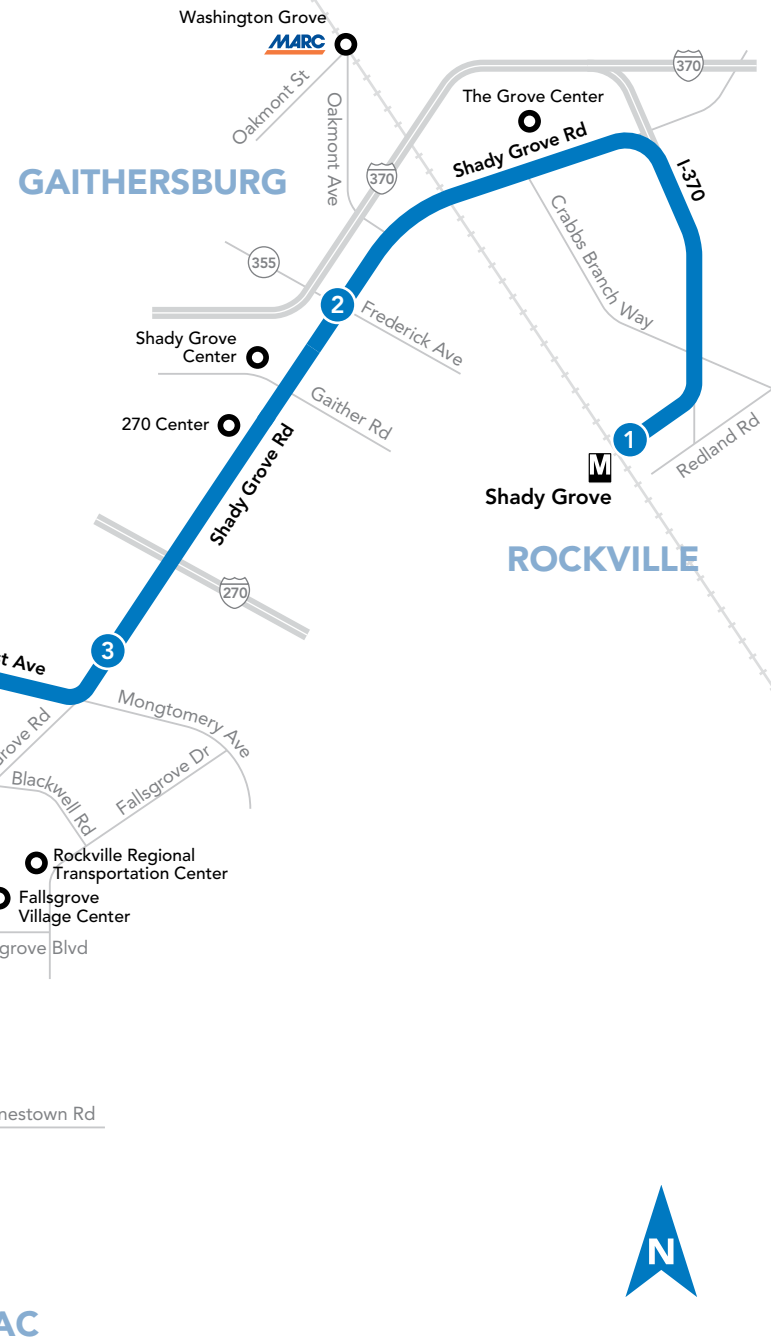

43 To Traville Transit Center

MONDAY THROUGH FRIDAY

SEE TIMEPOINT LOCATION ON ROUTE MAP

Shady Grove (East)	Shady Grove Rd & MD 355	Shady Grove Rd & Research Blvd	Shady Grove Adventist Hospital	Traville Transit Center
1	2	3	4	5
5:00	5:03	5:08	5:12	5:17
5:30	5:34	5:40	5:45	5:51
6:00	6:04	6:10	6:15	6:21
6:30	6:34	6:40	6:45	6:51
6:55	6:59	7:05	7:10	7:16
7:20	7:24	7:30	7:35	7:41
7:45	7:49	7:55	8:00	8:06
8:10	8:14	8:20	8:25	8:31
8:35	8:40	8:48	8:53	8:59
9:00	9:05	9:13	9:18	9:24
9:30	9:35	9:43	9:48	9:54
10:00	10:05	10:13	10:18	10:24
10:30	10:35	10:43	10:48	10:54
11:00	11:05	11:13	11:18	11:24
11:30	11:35	11:43	11:48	11:54
12:00	12:05	12:13	12:18	12:24
12:30	12:35	12:43	12:48	12:54
1:00	1:05	1:13	1:18	1:24
1:30	1:35	1:43	1:48	1:54
2:00	2:05	2:13	2:18	2:24
2:30	2:35	2:43	2:48	2:54
3:00	3:05	3:13	3:18	3:24
3:30	3:35	3:43	3:48	3:54
4:00	4:05	4:13	4:18	4:24
4:30	4:35	4:43	4:48	4:54
5:00	5:05	5:13	5:18	5:24
5:30	5:35	5:43	5:48	5:54
6:00	6:05	6:13	6:18	6:24
6:30	6:35	6:43	6:48	6:54
7:05	7:10	7:18	7:23	7:29
7:40	7:45	7:53	7:58	8:04
8:20	8:24	8:31	8:36	8:41
9:00	9:04	9:11	9:16	9:21
9:45	9:49	9:56	10:01	10:06
10:30	10:34	10:41	10:46	10:51
11:15	11:19	11:26	11:31	11:36

METROACCESS

Alternative paratransit service to this Ride On route for people with certified disabilities is available. Call MetroAccess at **301-562-5360**.

43

Shady Grove M – Shady Grove Rd –
Shady Grove Hospital – Traville Transit Center

- KEY**
- BUS ROUTE
 - CERTAIN TRIPS
 - EXPRESS SERVICE
 - METRO STATION
 - SCHOOL
 - LIBRARY
 - POINT OF INTEREST
 - HOSPITAL

September 2021 Subject to change

43 To Traville Transit Center

SUNDAY

SEE TIMEPOINT LOCATION ON ROUTE MAP