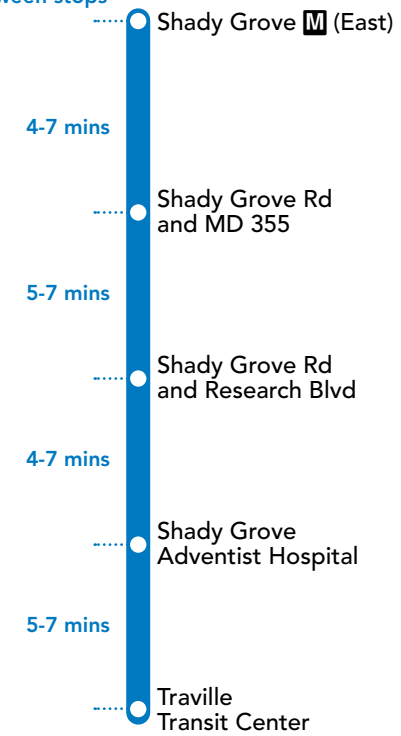

YouTube youtube.com/RideOnMCT
Instagram instagram.com/RideOnMCT

Thank You for Riding with Us!

Printed on recycled paper with soy-based ink

EFFECTIVE: SEPTEMBER 26, 2021

43

Approximate travel time between stops