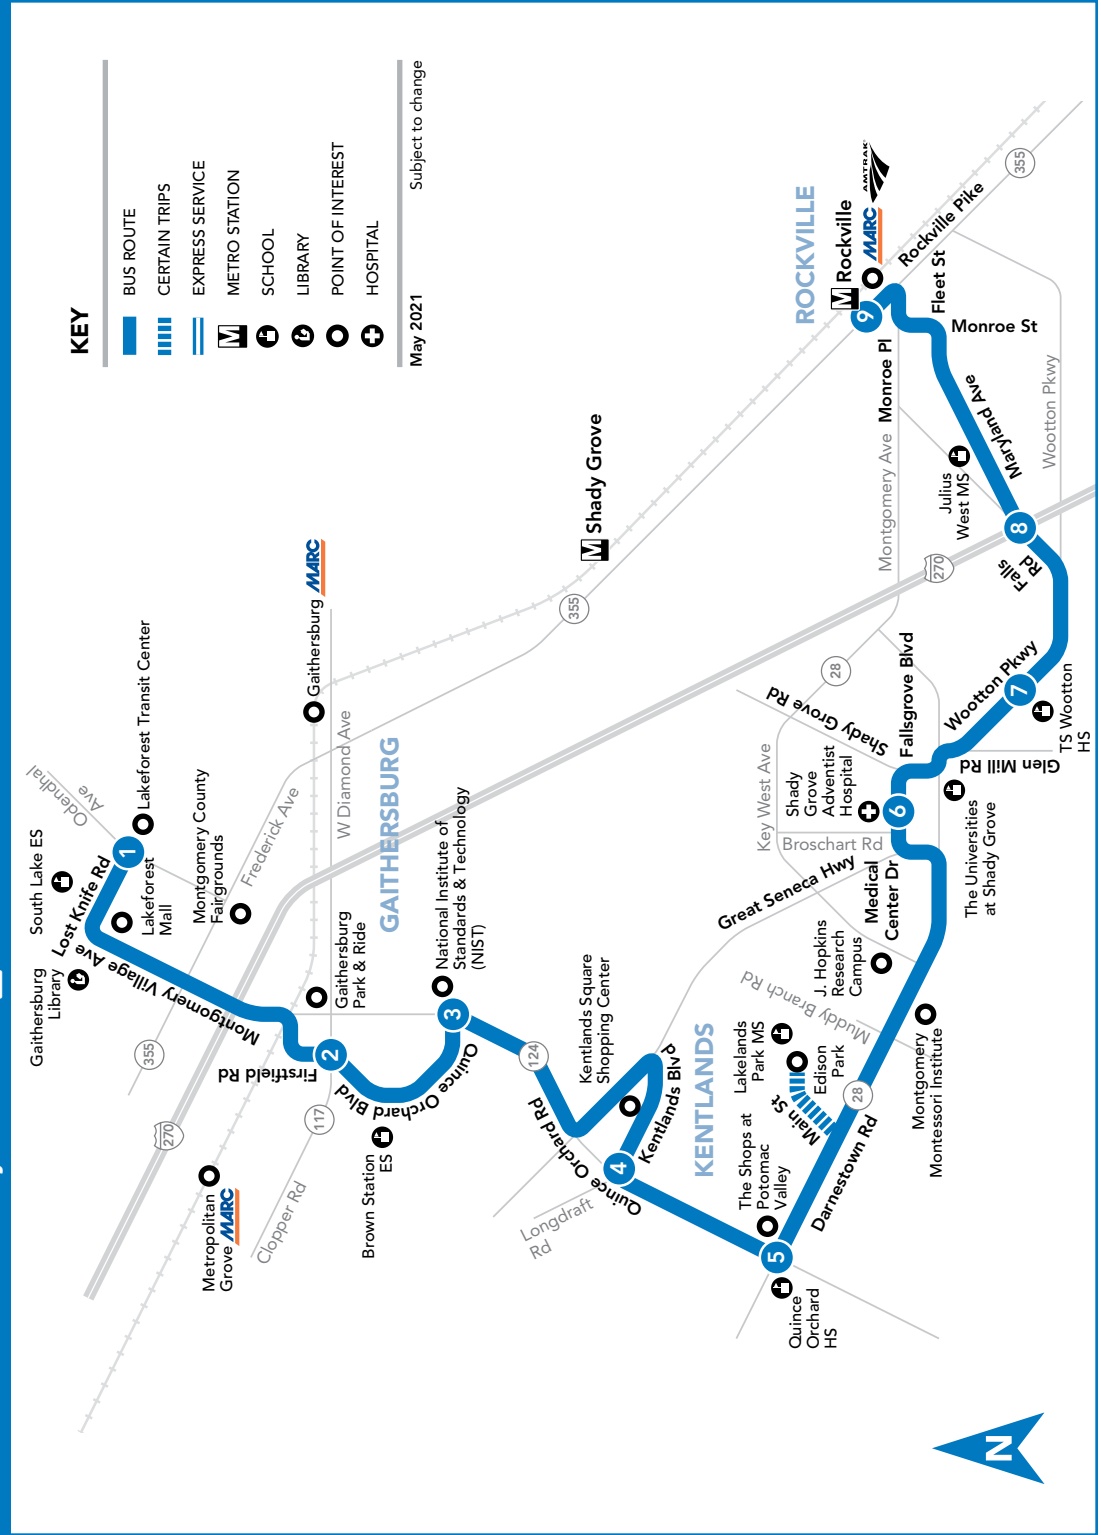

56 To Rockville

SUNDAY

SEE TIMEPOINT LOCATION ON ROUTE MAP

	Lakeforest Transit Center	Firstfield & Clopper Rds	Quince Or. Rd & Quince Or. Blvd	Kentlands Blvd & Tschiffely Sq. Rd	Quince Or. Rd & MD 28	Shady Grove Adventist Hospital	Wootton Pkwy & Hurley Ave	Maryland Ave & Falls Rd	Rockville
1	2	3	4	5	6	7	8	9	
6:35	6:42	6:45	6:52	6:56	7:04	7:09	7:14	7:18	
7:20	7:27	7:30	7:37	7:41	7:49	7:54	7:59	8:03	
8:05	8:12	8:15	8:22	8:26	8:34	8:39	8:44	8:48	
8:50	8:58	9:02	9:09	9:14	9:23	9:29	9:34	9:38	
9:35	9:43	9:47	9:54	9:59	10:08	10:14	10:19	10:23	
10:20	10:28	10:32	10:39	10:44	10:53	10:59	11:04	11:08	
11:05	11:13	11:17	11:24	11:29	11:38	11:44	11:49	11:53	
11:50	11:58	12:02	12:09	12:14	12:23	12:29	12:34	12:38	
12:35	12:43	12:47	12:54	12:59	1:08	1:14	1:19	1:23	
1:20	1:28	1:32	1:39	1:44	1:53	1:59	2:04	2:08	
2:05	2:13	2:17	2:24	2:29	2:38	2:44	2:49	2:53	
2:50	2:58	3:02	3:09	3:14	3:23	3:29	3:34	3:38	
3:35	3:43	3:47	3:54	3:59	4:08	4:14	4:19	4:23	
4:20	4:28	4:32	4:38	4:43	4:51	4:57	5:02	5:06	
5:05	5:13	5:17	5:23	5:28	5:36	5:42	5:47	5:51	
5:50	5:58	6:02	6:08	6:13	6:21	6:27	6:32	6:36	
6:35	6:43	6:47	6:53	6:58	7:06	7:12	7:17	7:21	
7:20	7:28	7:32	7:38	7:43	7:51	7:57	8:02	8:06	
8:05	8:13	8:17	8:23	8:28	8:36	8:42	8:47	8:51	
8:50	8:58	9:02	9:08	9:13	9:21	9:27	9:32	9:36	

NOTES: AM PM

Please arrive at your stop several minutes ahead of your bus' scheduled arrival. Since safe service is a priority at Ride On, buses may be delayed due to traffic or weather.

56 To Lakeforest Transit Center

SUNDAY

SEE TIMEPOINT LOCATION ON ROUTE MAP

	Rockville	Maryland Ave & Falls Rd	Wootton Pkwy & Hurley Ave	Shady Grove Adventist Hospital	Quince Or. Rd & MD 28	Kentlands Blvd & Tschiffely Sq. Rd	Quince Or. Rd & Quince Or. Blvd	Firstfield & Clopper Rds	Lakeforest Transit Center
9	8	7	6	5	4	3	2	1	
6:20	6:24	6:28	6:33	6:42	6:45	6:51	6:55	7:02	
7:05	7:09	7:13	7:18	7:27	7:30	7:36	7:40	7:47	
7:50	7:54	7:58	8:03	8:12	8:15	8:21	8:25	8:32	
8:35	8:39	8:43	8:48	8:57	9:00	9:06	9:10	9:17	
9:20	9:24	9:28	9:33	9:42	9:45	9:51	9:55	10:02	
10:05	10:09	10:13	10:18	10:27	10:30	10:36	10:40	10:47	
10:50	10:54	10:58	11:03	11:12	11:15	11:21	11:25	11:32	
11:35	11:39	11:44	11:50	12:00	12:03	12:10	12:15	12:22	
12:20	12:24	12:29	12:35	12:45	12:48	12:55	1:00	1:07	
1:05	1:09	1:14	1:20	1:30	1:33	1:40	1:45	1:52	
1:50	1:54	1:59	2:05	2:15	2:18	2:25	2:30	2:37	
2:35	2:39	2:44	2:50	3:00	3:03	3:10	3:15	3:22	
3:20	3:24	3:29	3:35	3:45	3:48	3:55	4:00	4:07	
4:05	4:09	4:14	4:20	4:30	4:33	4:40	4:45	4:52	
4:50	4:54	4:59	5:05	5:15	5:18	5:25	5:30	5:37	
5:35	5:39	5:44	5:50	5:59	6:01	6:07	6:11	6:17	
6:20	6:24	6:29	6:35	6:44	6:46	6:52	6:56	7:02	
7:05	7:09	7:14	7:20	7:29	7:31	7:37	7:41	7:47	
7:50	7:54	7:59	8:05	8:14	8:16	8:22	8:26	8:32	
8:35	8:39	8:44	8:50	8:59	9:01	9:07	9:11	9:17	

NOTES: AM PM

WELCOME TO RIDE ON