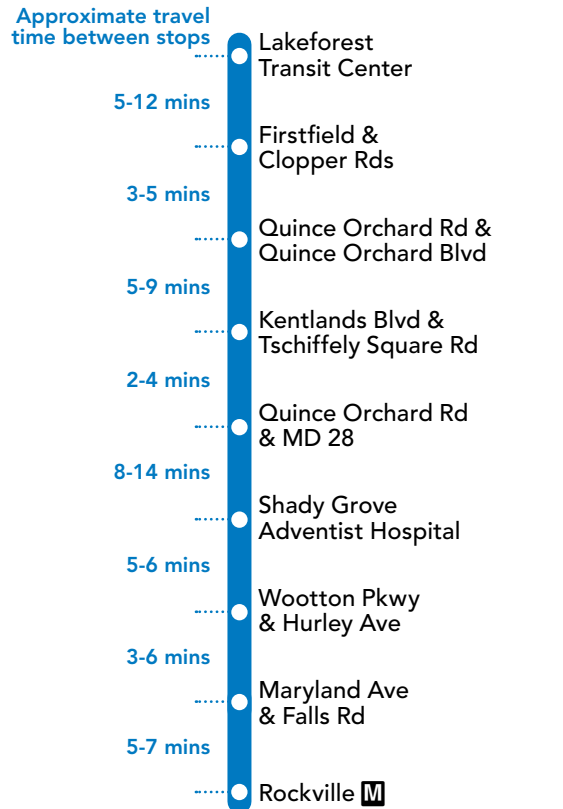

EFFECTIVE: MAY 9, 2021

SERVICE DAYS
DAILY

Ride On
Montgomery County Transit
Telephone 311
Online at www.rideonbus.com
Real Time Info at www.rideonrealtime.com