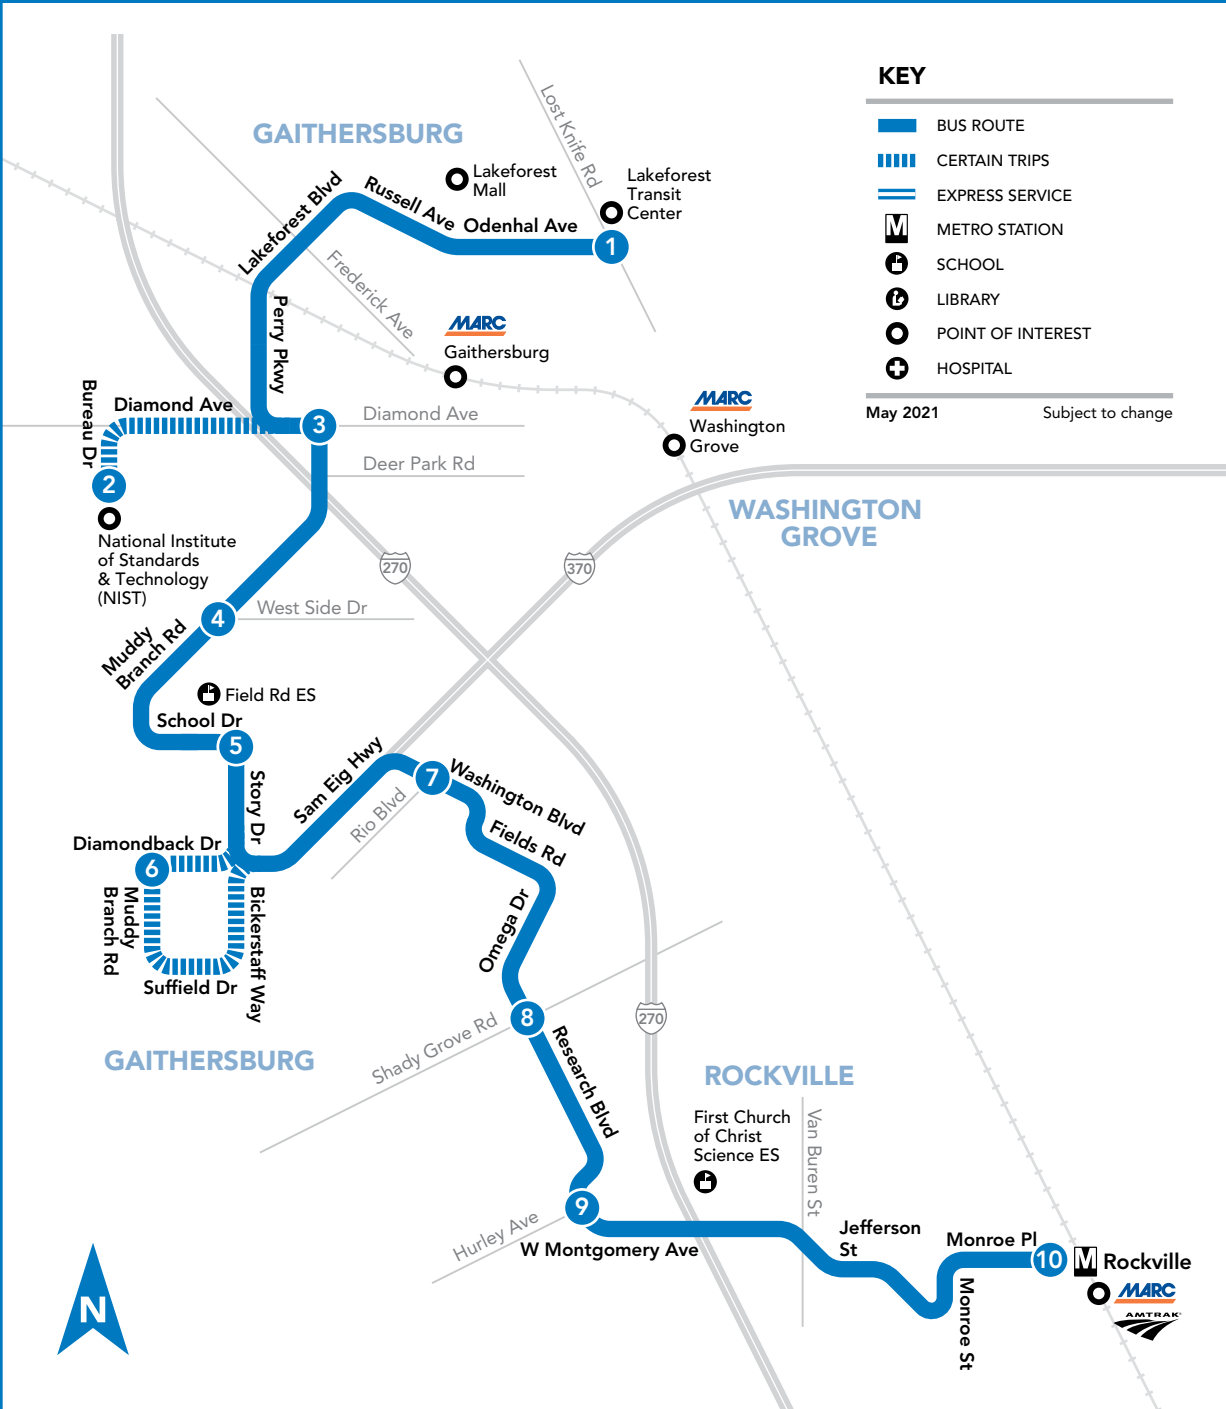

# 54

Lakeforest Transit Center– Shady Grove Village – Muddy Branch Square Center – Washington Blvd – Montgomery Ave – Rockville M

**KEY**

- BUS ROUTE
- CERTAIN TRIPS
- EXPRESS SERVICE
- METRO STATION
- SCHOOL
- LIBRARY
- POINT OF INTEREST
- HOSPITAL

### SUNDAY

SEE TIMEPOINT LOCATION ON ROUTE MAP

Lakeforest Transit Center  
Muddy Branch Rd & Diamond Ave  
Muddy Branch Rd & Westside Dr  
School & Story Drs  
Washington & Rio Blvds  
Research Blvd & Shady Grove Rd  
W Montgomery & Hurley Aves  
Rockville (West) M

### SUNDAY

SEE TIMEPOINT LOCATION ON ROUTE MAP

Rockville (West) M  
W Montgomery & Hurley Aves  
Research Blvd & Shady Grove Rd  
Washington & Rio Blvds  
School & Story Drs  
Muddy Branch Rd & Westside Dr  
Muddy Branch Rd & Diamond Ave  
Lakeforest Transit Center