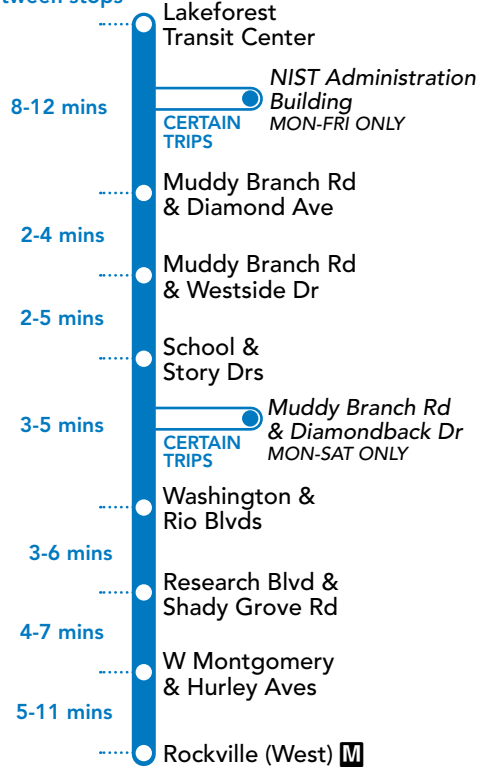

EFFECTIVE: MAY 9, 2021

54

Approximate travel time between stops

SERVICE DAYS
DAILY

Telephone 311
Online at www.rideonbus.com
Real Time Info at www.rideonrealtime.com