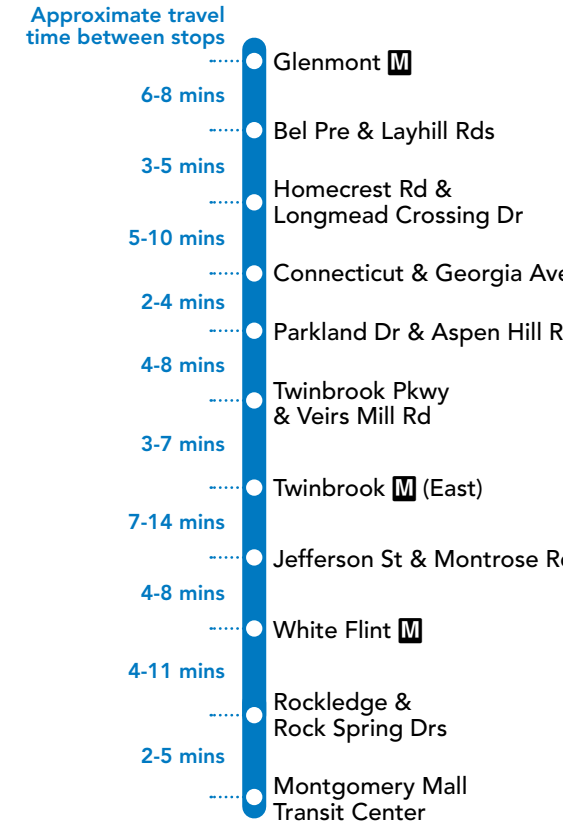

EFFECTIVE: MAY 9, 2021

SERVICE DAYS
DAILY

Ride On
Montgomery County Transit
Telephone 311
Online at www.rideonbus.com
Real Time Info at www.rideonrealtime.com