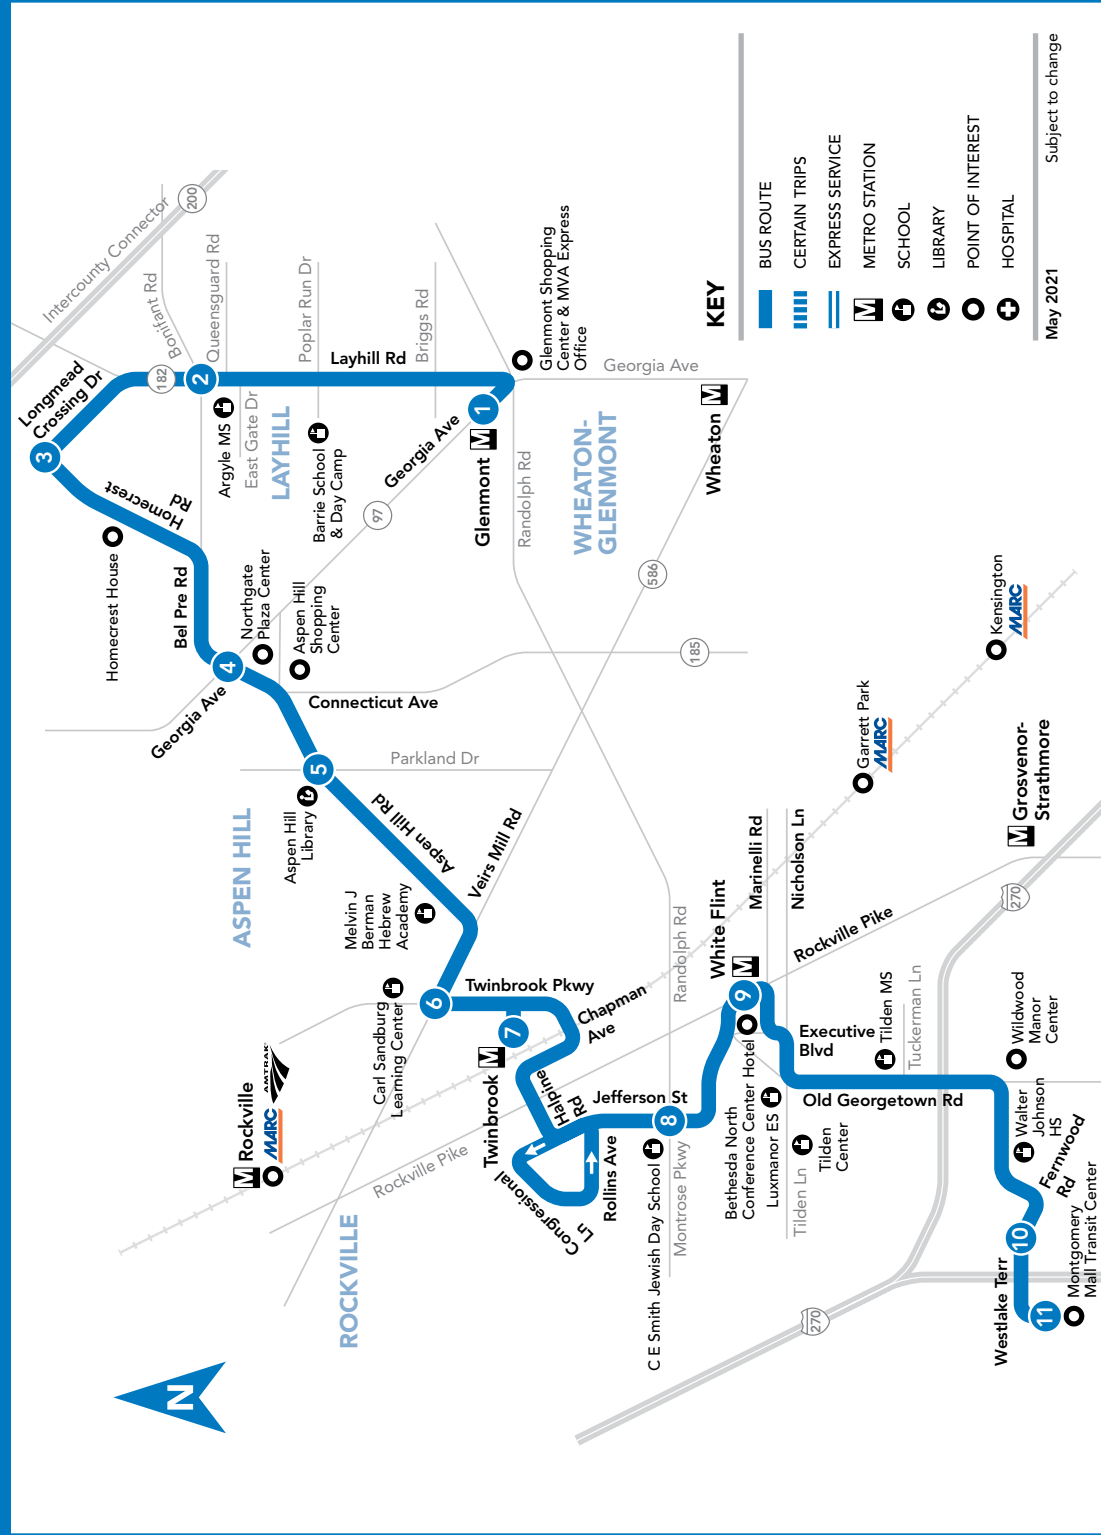

NOTES: AM PM

26 To Montgomery Mall Transit Center

SATURDAY

SEE TIMEPOINT LOCATION ON ROUTE MAP

1	2	3	4	5	6	7	8	9	10	11
5:30	5:35	5:40	5:48	5:51	5:57	6:01	6:10	6:15	6:22	6:24
6:10	6:15	6:20	6:28	6:31	6:37	6:41	6:50	6:55	7:02	7:04
6:45	6:50	6:55	7:03	7:06	7:12	7:16	7:25	7:30	7:37	7:39
7:15	7:20	7:25	7:33	7:36	7:42	7:46	7:55	8:00	8:07	8:09
7:45	7:50	7:55	8:03	8:06	8:12	8:16	8:25	8:30	8:37	8:39
8:15	8:20	8:25	8:33	8:36	8:42	8:46	8:55	9:00	9:07	9:09
8:45	8:51	8:56	9:04	9:08	9:14	9:18	9:28	9:33	9:41	9:43
9:15	9:21	9:26	9:34	9:38	9:44	9:48	9:58	10:03	10:11	10:13
9:45	9:51	9:56	10:04	10:08	10:14	10:18	10:28	10:33	10:41	10:43
10:15	10:21	10:26	10:34	10:38	10:44	10:48	10:58	11:03	11:11	11:13
10:45	10:52	10:57	11:06	11:10	11:16	11:20	11:31	11:36	11:45	11:47
11:15	11:22	11:27	11:36	11:40	11:46	11:50	12:01	12:06	12:15	