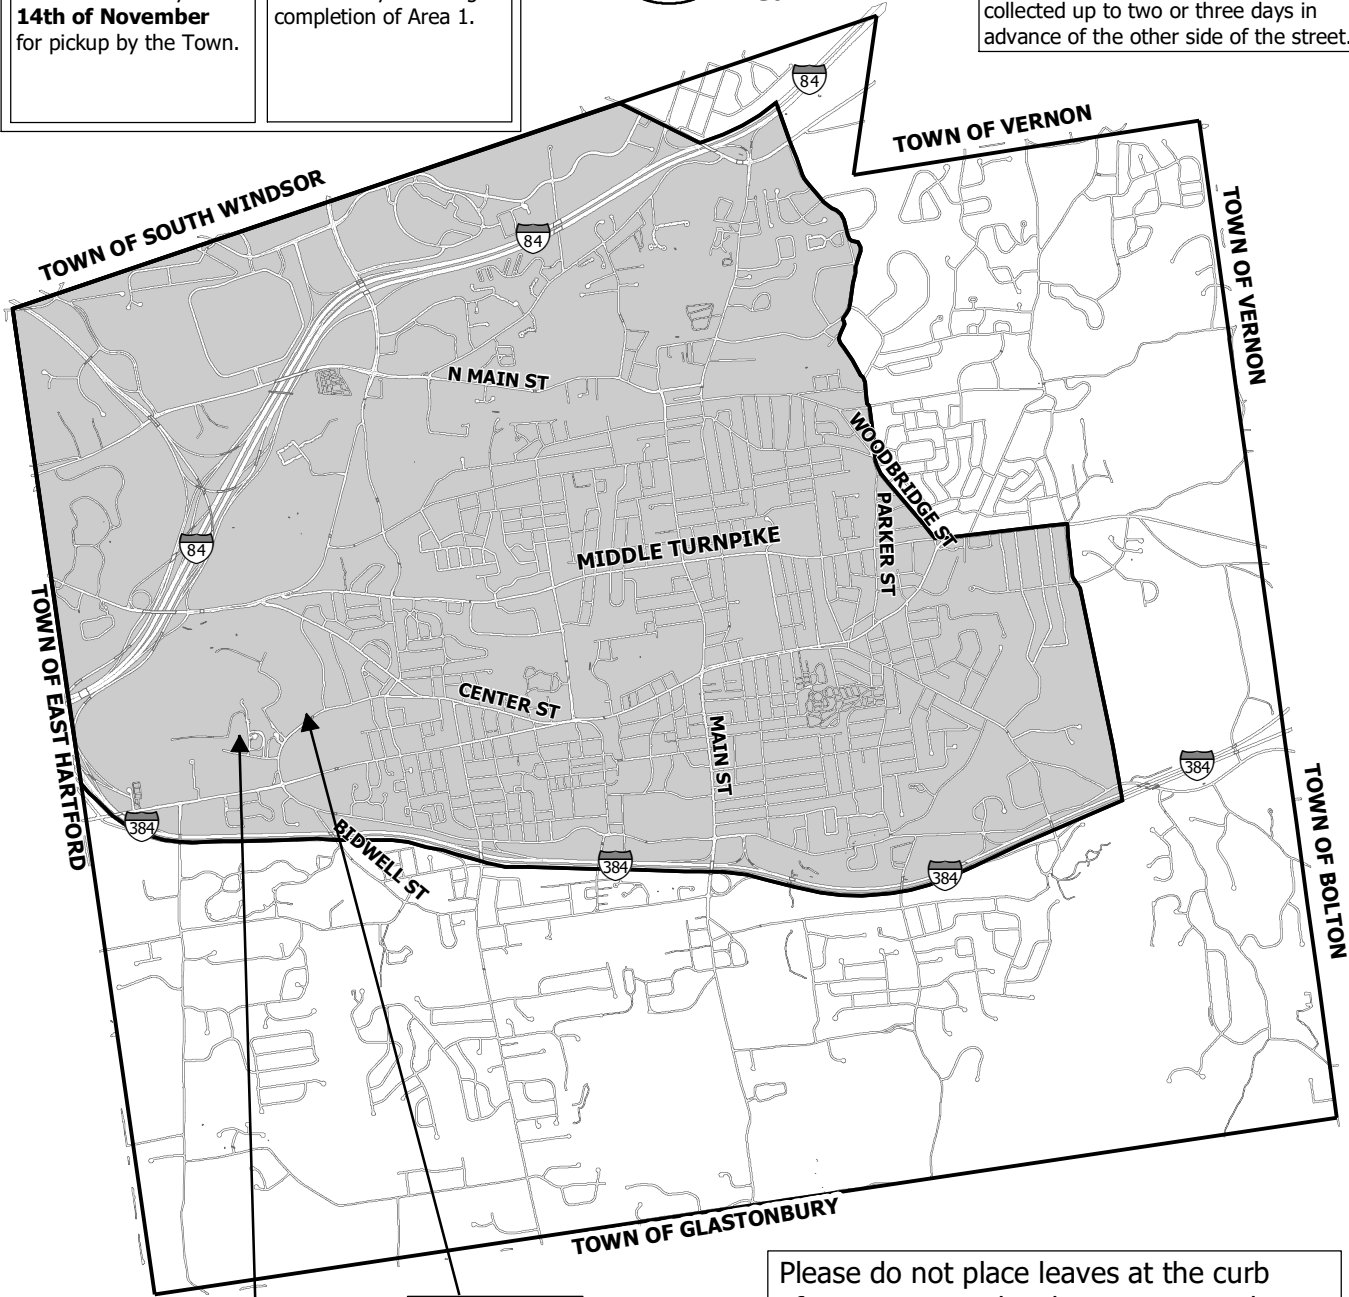

2022 Schedule

Area 1

Area 2

All leaves must be raked to the curbside by the **14th of November** for pickup by the Town.

Crews will start in Area 2 immediately following completion of Area 1.

● Area 1

○ Area 2

As part of the continuing effort to improve efficiency and maintain the safest operation possible, leaves on one side of a street will occasionally be collected up to two or three days in advance of the other side of the street.

MANCHESTER
TRANSFER STATION
COMPOSTING
AREA-DROP
OFF SITE

263 OLCOTT ST.
PARKING LOT
LEAF DROP
OFF SITE
(after 3:15 p.m.)

Please do not place leaves at the curb after your street has been vacuumed. Crews will not be returning for a second collection. It's a violation of town codes to block sidewalks and streets with leaves.