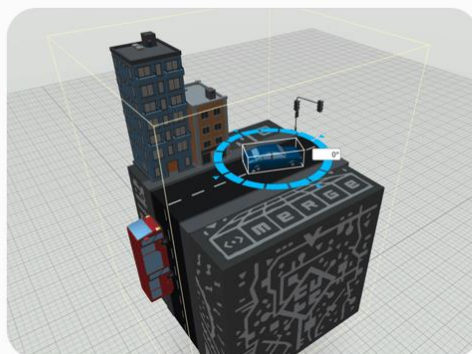

Rolling Cart

Merge EDU Software

Merge Cube

CoSpaces EDU Software

The MERGE Cube add-on for CoSpaces Edu Pro lets you build your own creations for the MERGE Cube.

Place content anywhere on, inside and around a virtual cube to create your own hologram.