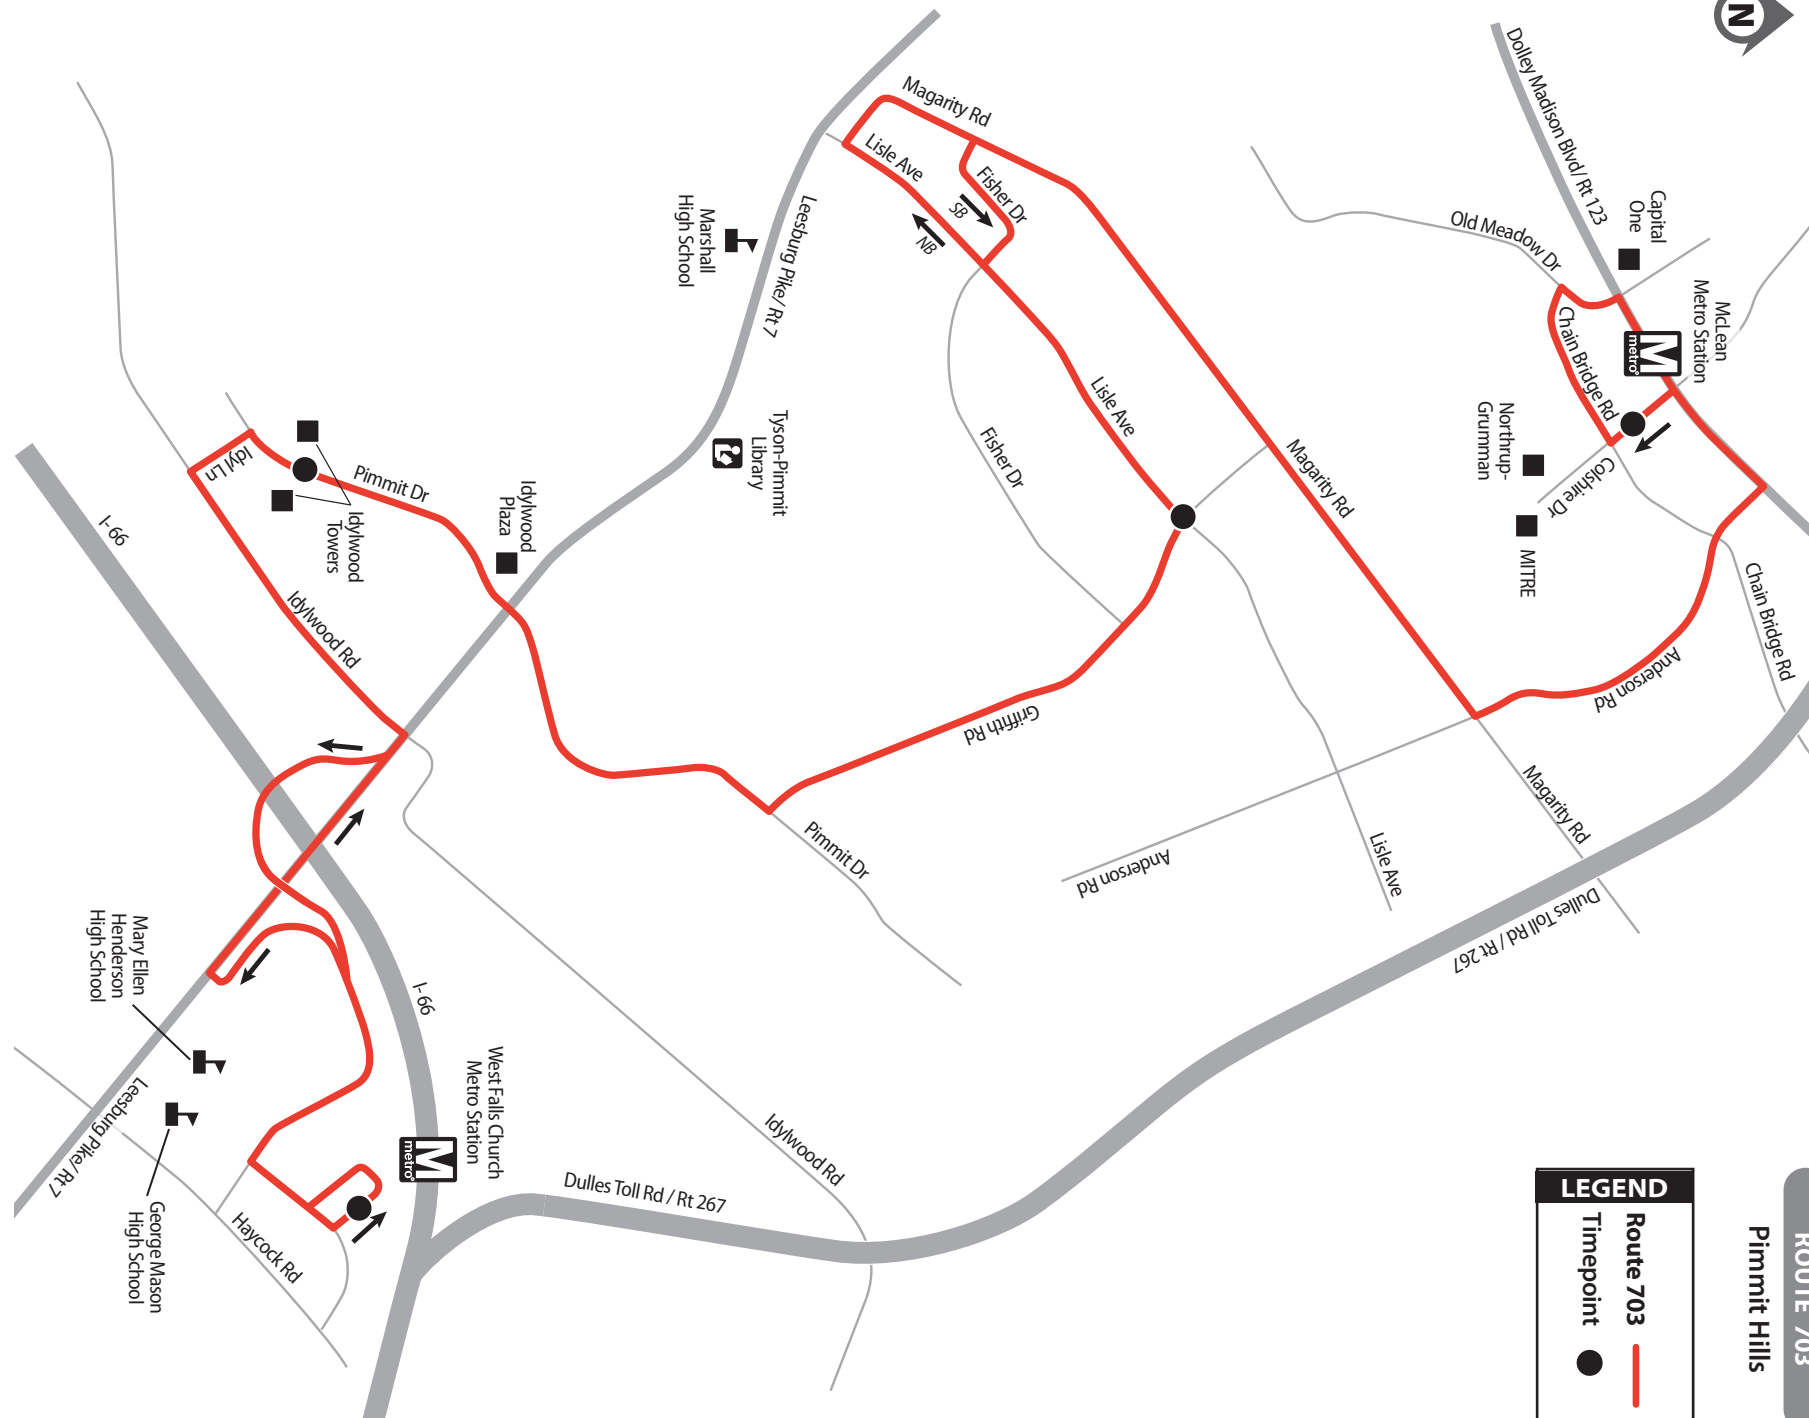

LEGEND
Route 703
Timepoint

ROUTE 703
Pimmit Hills

- Use exact fare; drivers do not carry change.
- Smoking, eating, drinking, and littering are strictly prohibited.
- Strollers must be folded.
- Use earphones with audio and video devices.
- Service animals are permitted on the bus. Other small animals are permitted only if transported in a closed pet carrier.

All Fairfax Connector buses are wheelchair accessible.