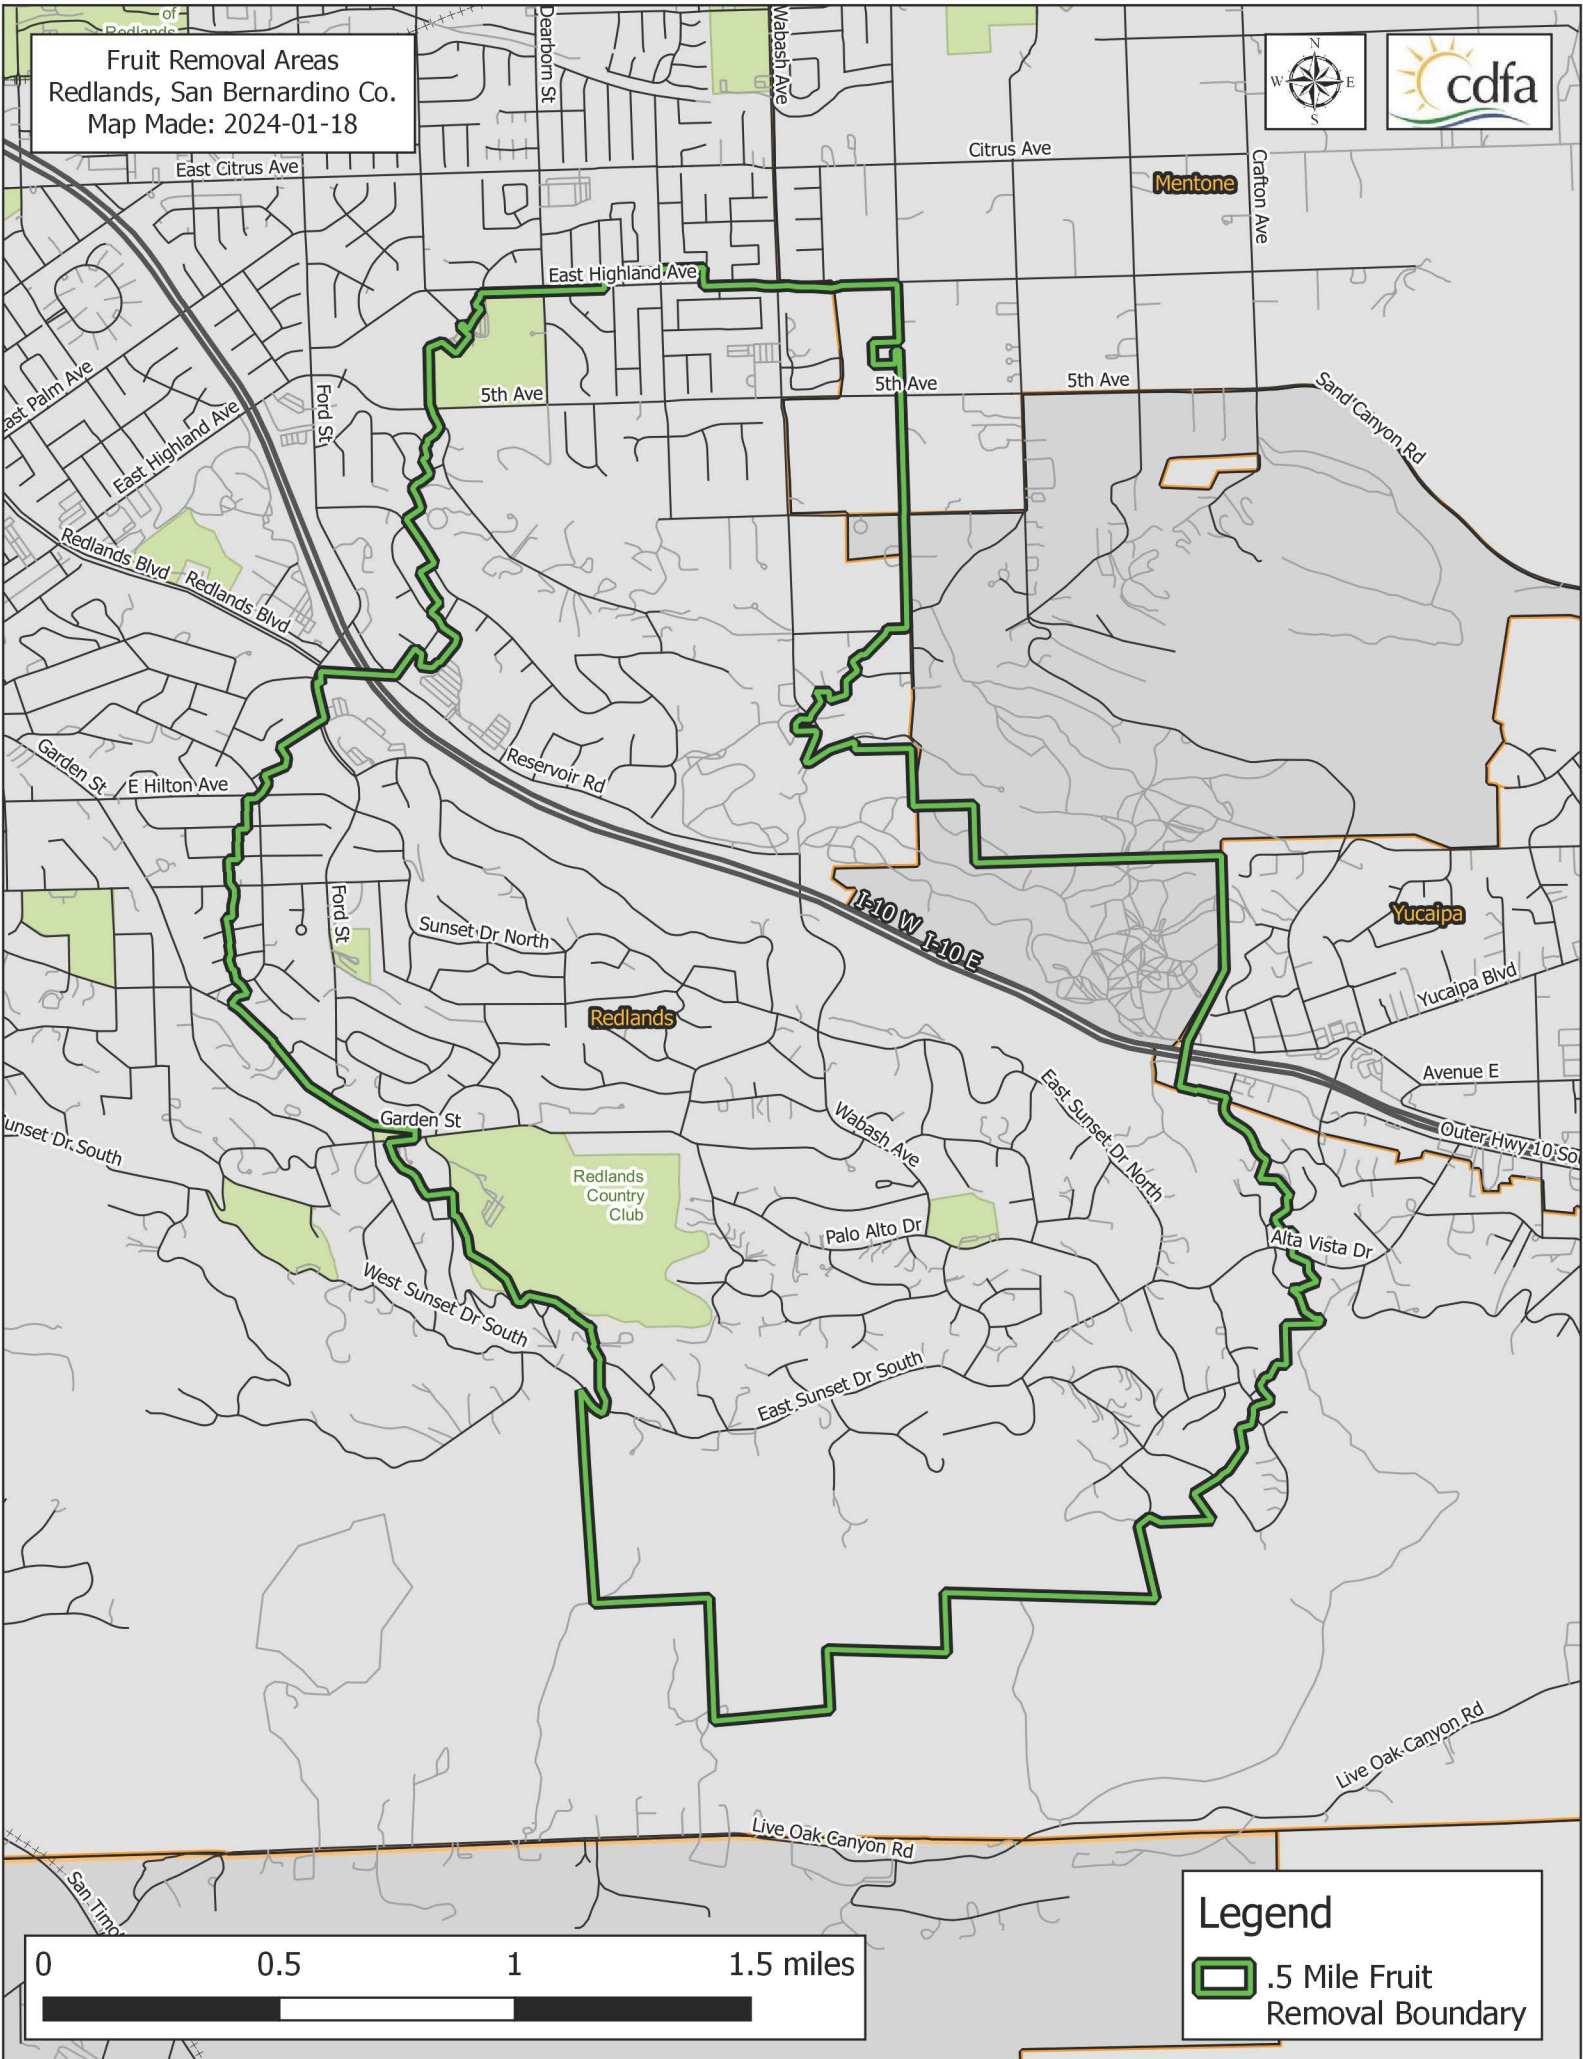

Fruit Removal Areas
Redlands, San Bernardino Co.
Map Made: 2024-01-18

Legend

-  .5 Mile Fruit Removal Boundary