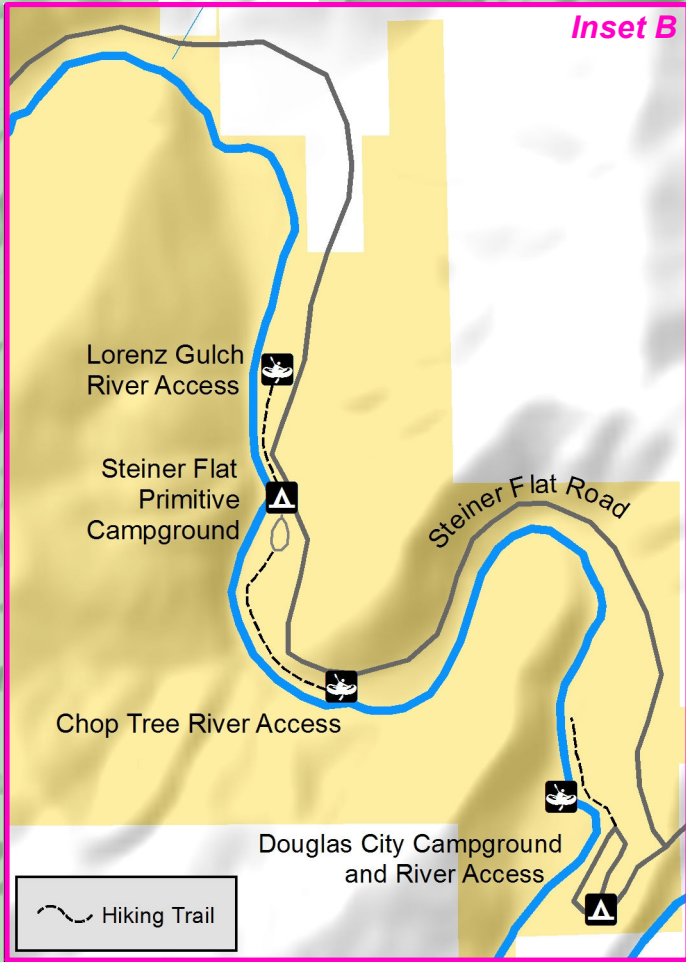

Wild and Scenic Trinity River Public Access Map

Bureau of Land Management - Redding, CA
(530) 224-2100
www.blm.gov/office/redding-field-office

BLM Lands	Private Lands	No Camping
CA - State Lands	Campground	Highway
CA Dept. of Fish & Game	Dam	Roads
National Park Service	River Access	River
USDA Forest Service	Trailhead	Creeks
	Local Towns	

To Redding