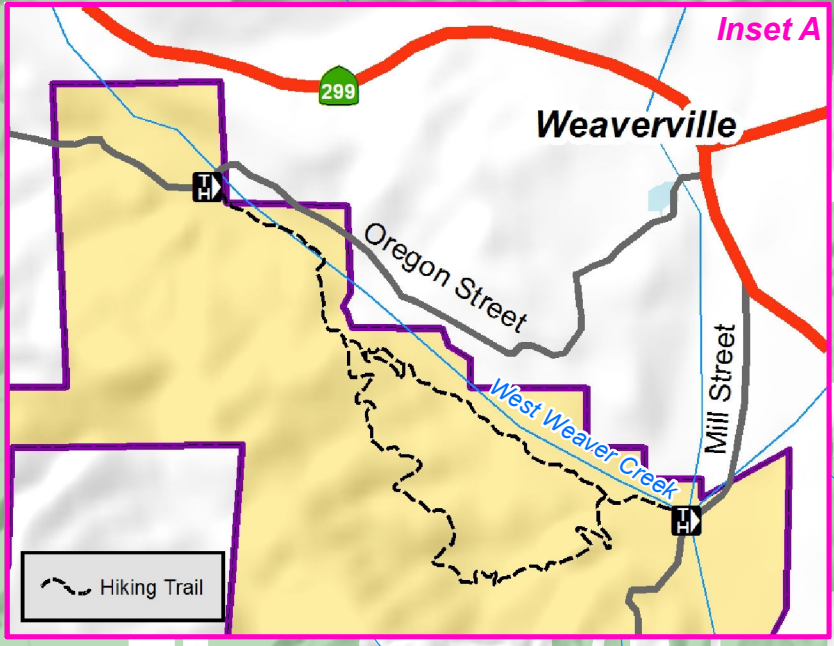

Wild and Scenic Trinity River Public Access Map

Bureau of Land Management - Redding, CA
(530) 224-2100
www.blm.gov/office/redding-field-office

BLM Lands	Private Lands	No Camping
CA - State Lands	Campground	Highway
CA Dept. of Fish & Game	Dam	Roads
National Park Service	River Access	River
USDA Forest Service	Trailhead	Creeks
	Local Towns	

To Redding