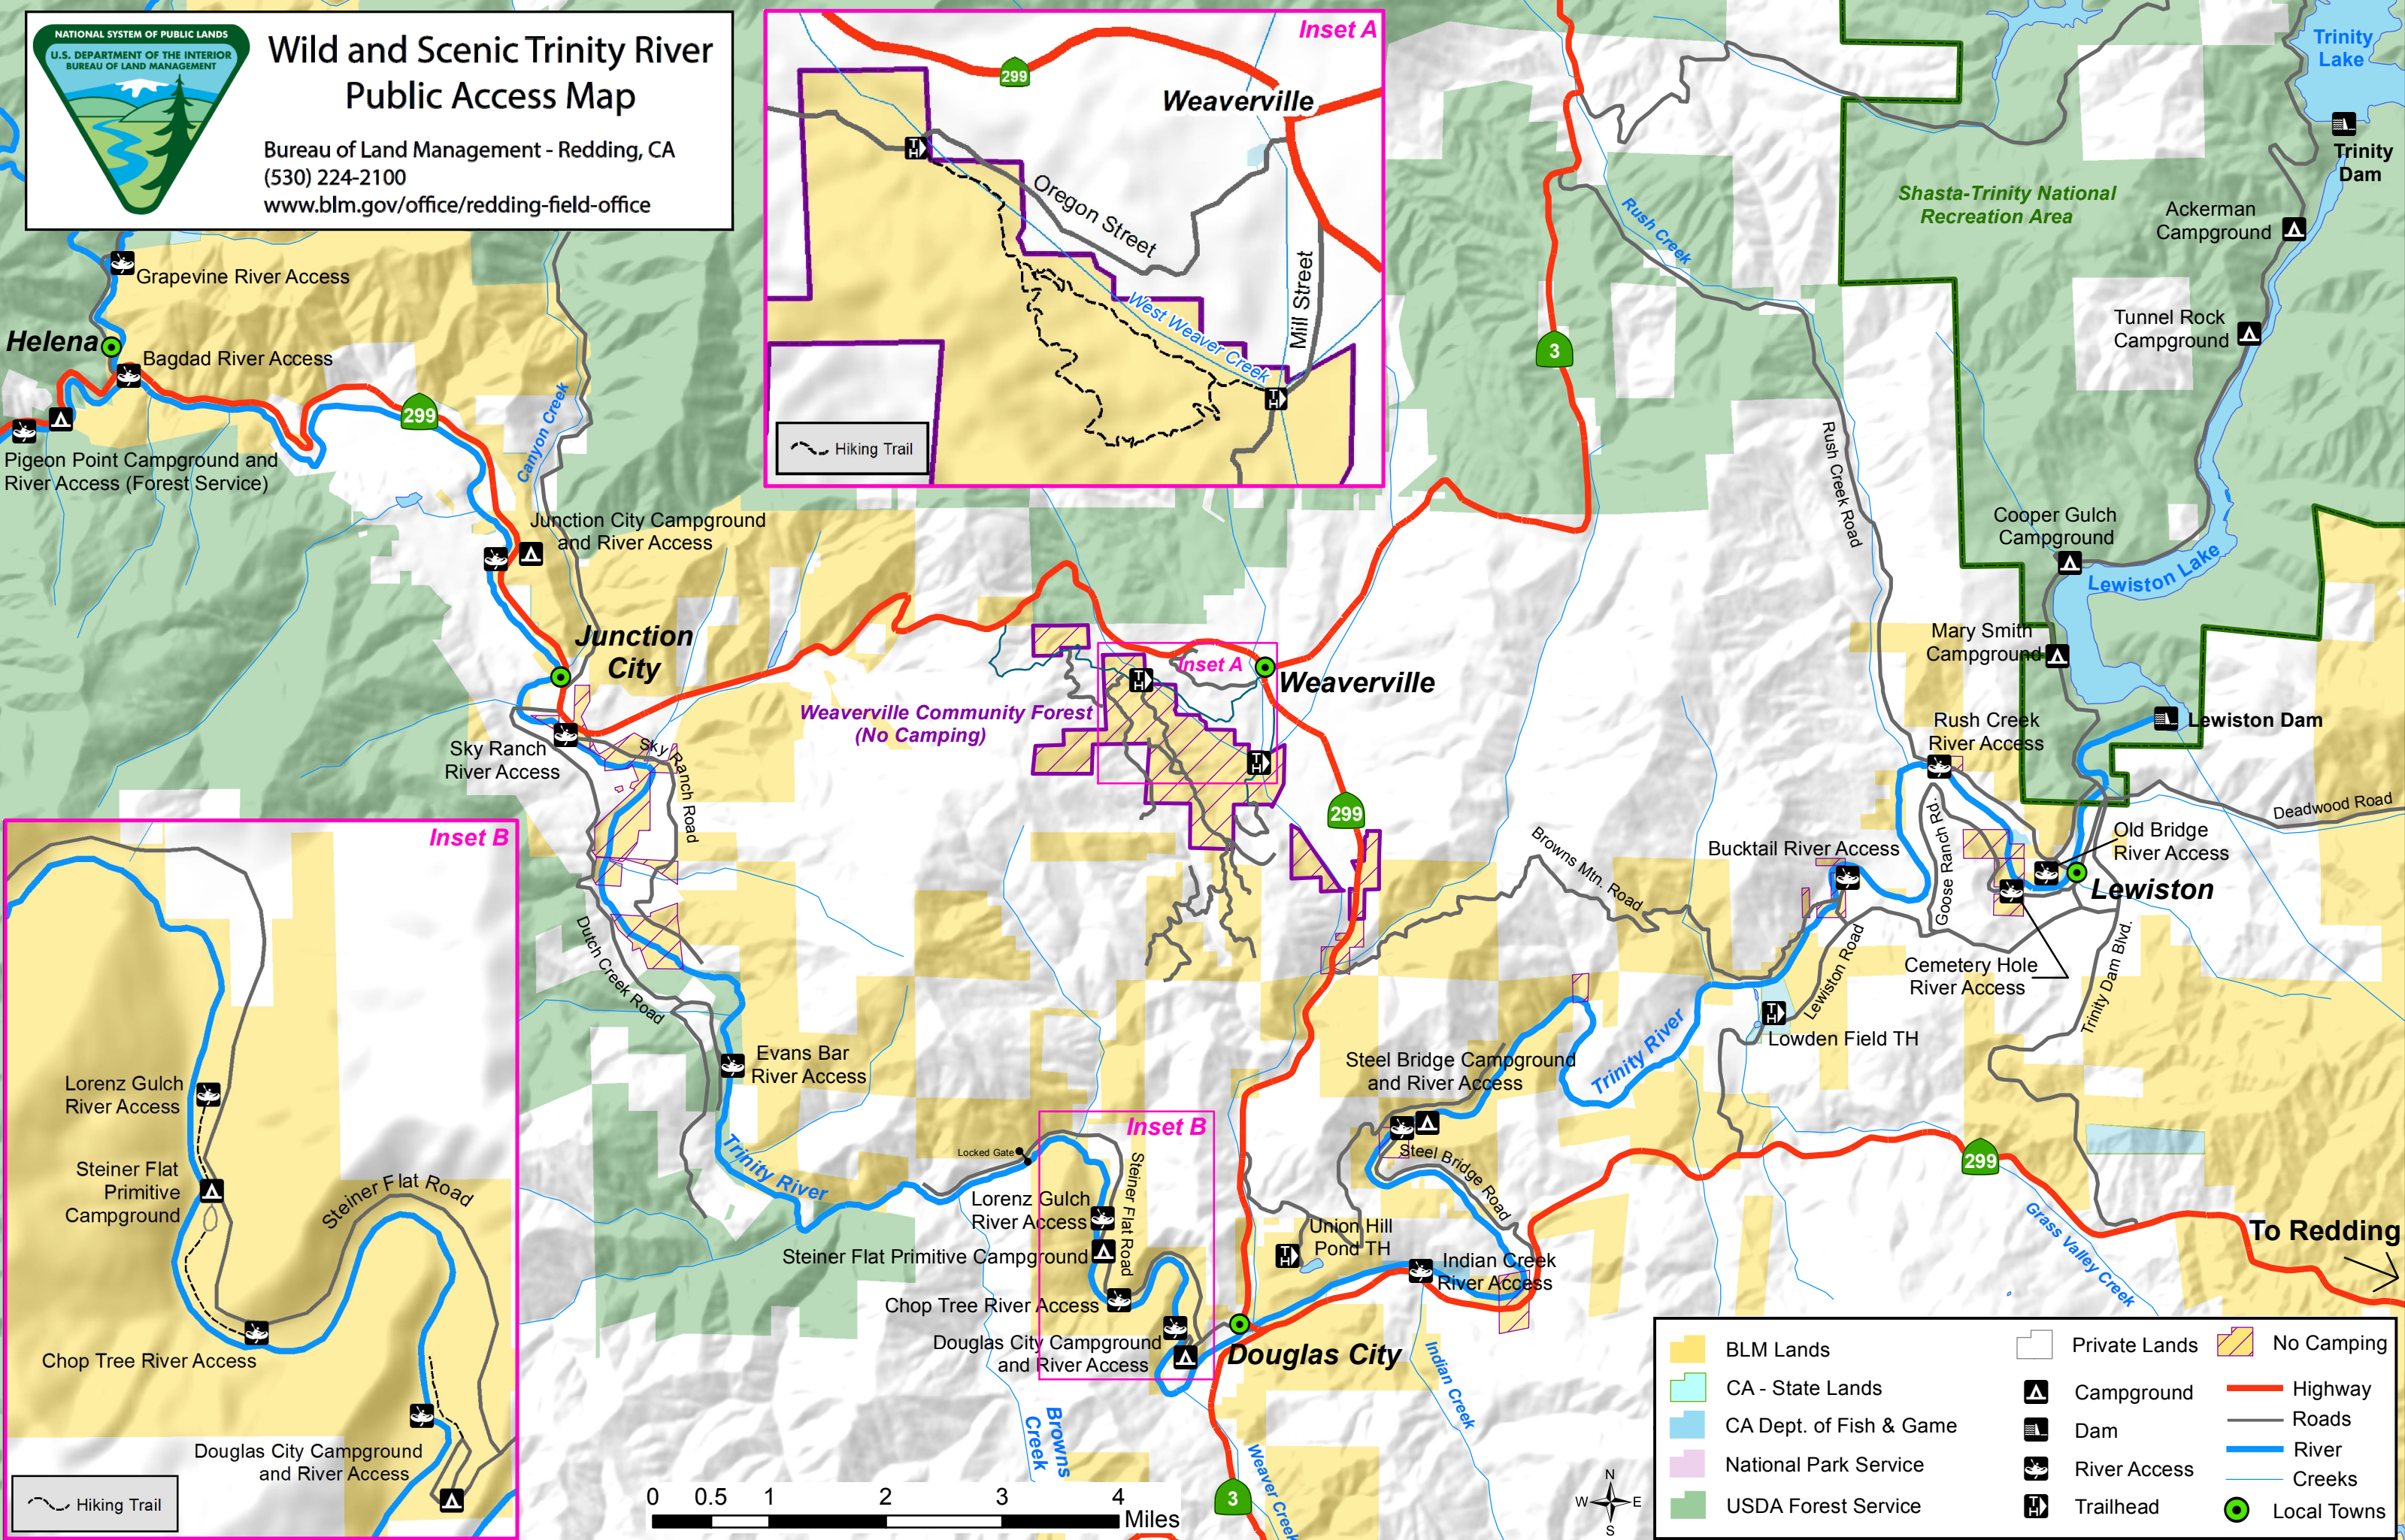

Wild and Scenic Trinity River Public Access Map

Bureau of Land Management - Redding, CA
(530) 224-2100
www.blm.gov/office/redding-field-office

BLM Lands	Private Lands	No Camping
CA - State Lands	Campground	Highway
CA Dept. of Fish & Game	Dam	Roads
National Park Service	River Access	River
USDA Forest Service	Trailhead	Creeks
	Local Towns	

To Redding