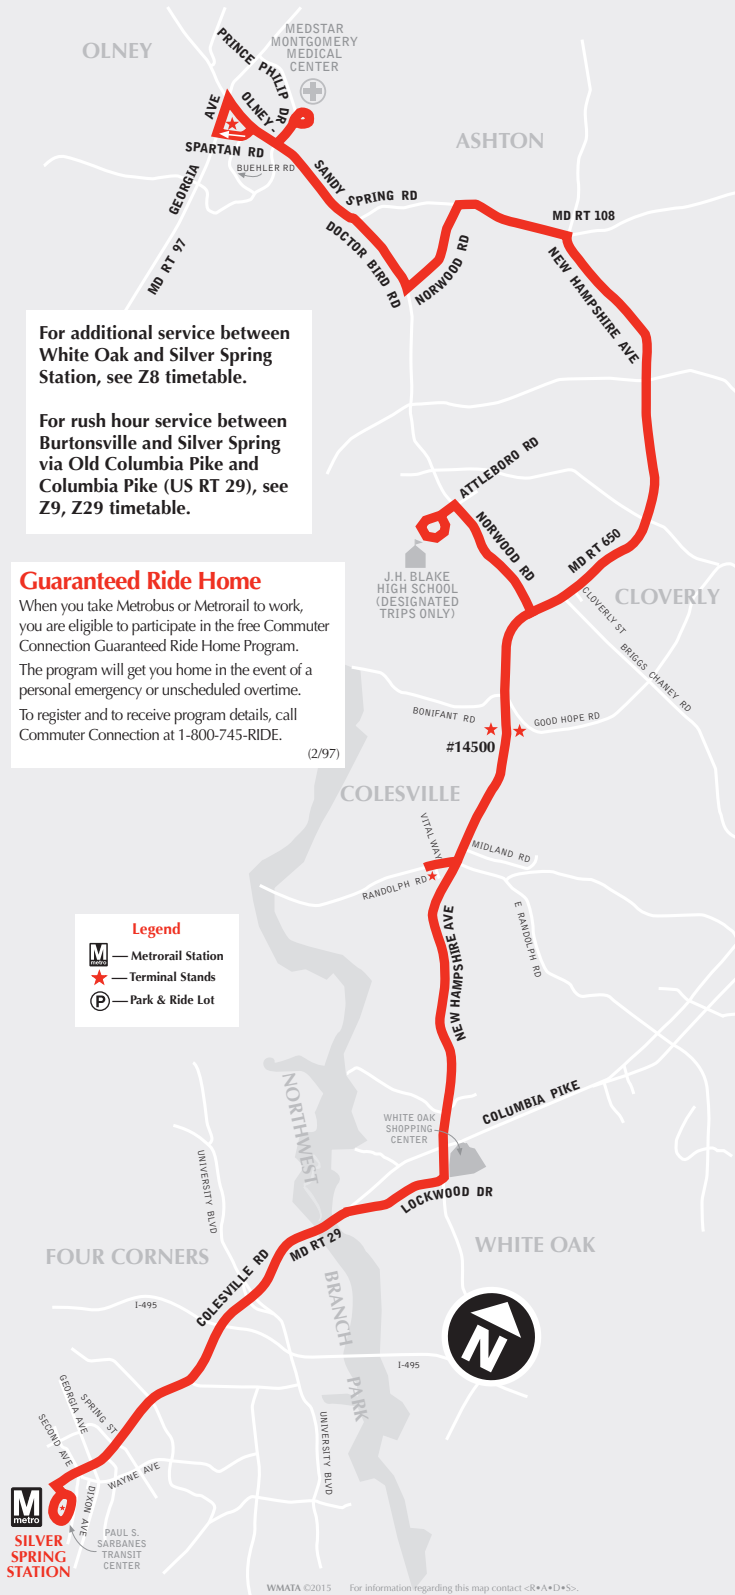

For rush hour service between Burtonsville and Silver Spring via Old Columbia Pike and Columbia Pike (US RT 29), see Z9, Z29 timetable.

Guaranteed Ride Home

When you take Metrobus or Metrorail to work, you are eligible to participate in the free Commuter Connection Guaranteed Ride Home Program. The program will get you home in the event of a personal emergency or unscheduled overtime. To register and to receive program details, call Commuter Connection at 1-800-745-RIDE.

(2/97)

Legend

-  Metrorail Station
-  Terminal Stand
-  Park & Ride Lot

Colesville-Ashton Line

▶ Southbound To Silver Spring station

Monday thru Friday — De Lunes a viernes

Route Number	Spartan & Buehler Rds. (Olney)	Medstar Mont. Med. Ctr.	Norwood Rd. & Doctor Bird Rd.	New Hampshire Ave. & Olney-Sandy Spring Rd. (Ashton)	New Hampshire Ave. & Cloverly St.	New Hampshire Ave. & Randolph Rd. (Colesville)	Lockwood Dr. & New Hampshire Ave. (White Oak)	Colesville Rd. & University Blvd. (Four Corners)	Colesville Rd. & Spring St.	Paul S. Sarbanes Transit Center (SILVER SPRING) 
AM Service — Servicio matutino										
Z2	-	-	-	-	-	5:56	6:02	6:09	6:13	6:15
Z2	6:30	6:35	6:41	6:46	6:53	7:00	7:08	7:17	7:23	7:26
Z2	7:39	7:45	7:51	7:56	8:03	8:11	8:18	8:27	8:34	8:39
Z2	8:41	8:47	8:53	8:58	9:05	9:13	9:20	9:29	9:36	9:41
PM Service — Servicio vespertino										
Z2	2:36	2:41	2:48	2:53	3:00	3:07	3:15	3:23	3:29	3:35
Z2	3:40	3:46	3:54	4:00	4:06	4:13	4:20	4:28	4:34	4:39
Z2	4:35	4:41	4:49	4:55	5:01	5:08	5:15	5:23	5:29	5:34
Z2	5:41	5:47	5:54	6:00	6:06	6:13	6:20	6:26	6:32	6:37

On five Federal holidays, Juneteenth, Columbus Day, Veterans' Day, Martin Luther King, Jr. Day, and Presidents' Day, this route will have no service.

Esta ruta no prestará servicio durante los cinco días festivos de Juneteenth, Columbus Day, Veterans Day, Martin Luther King Jr. Day, y Presidents' Day.