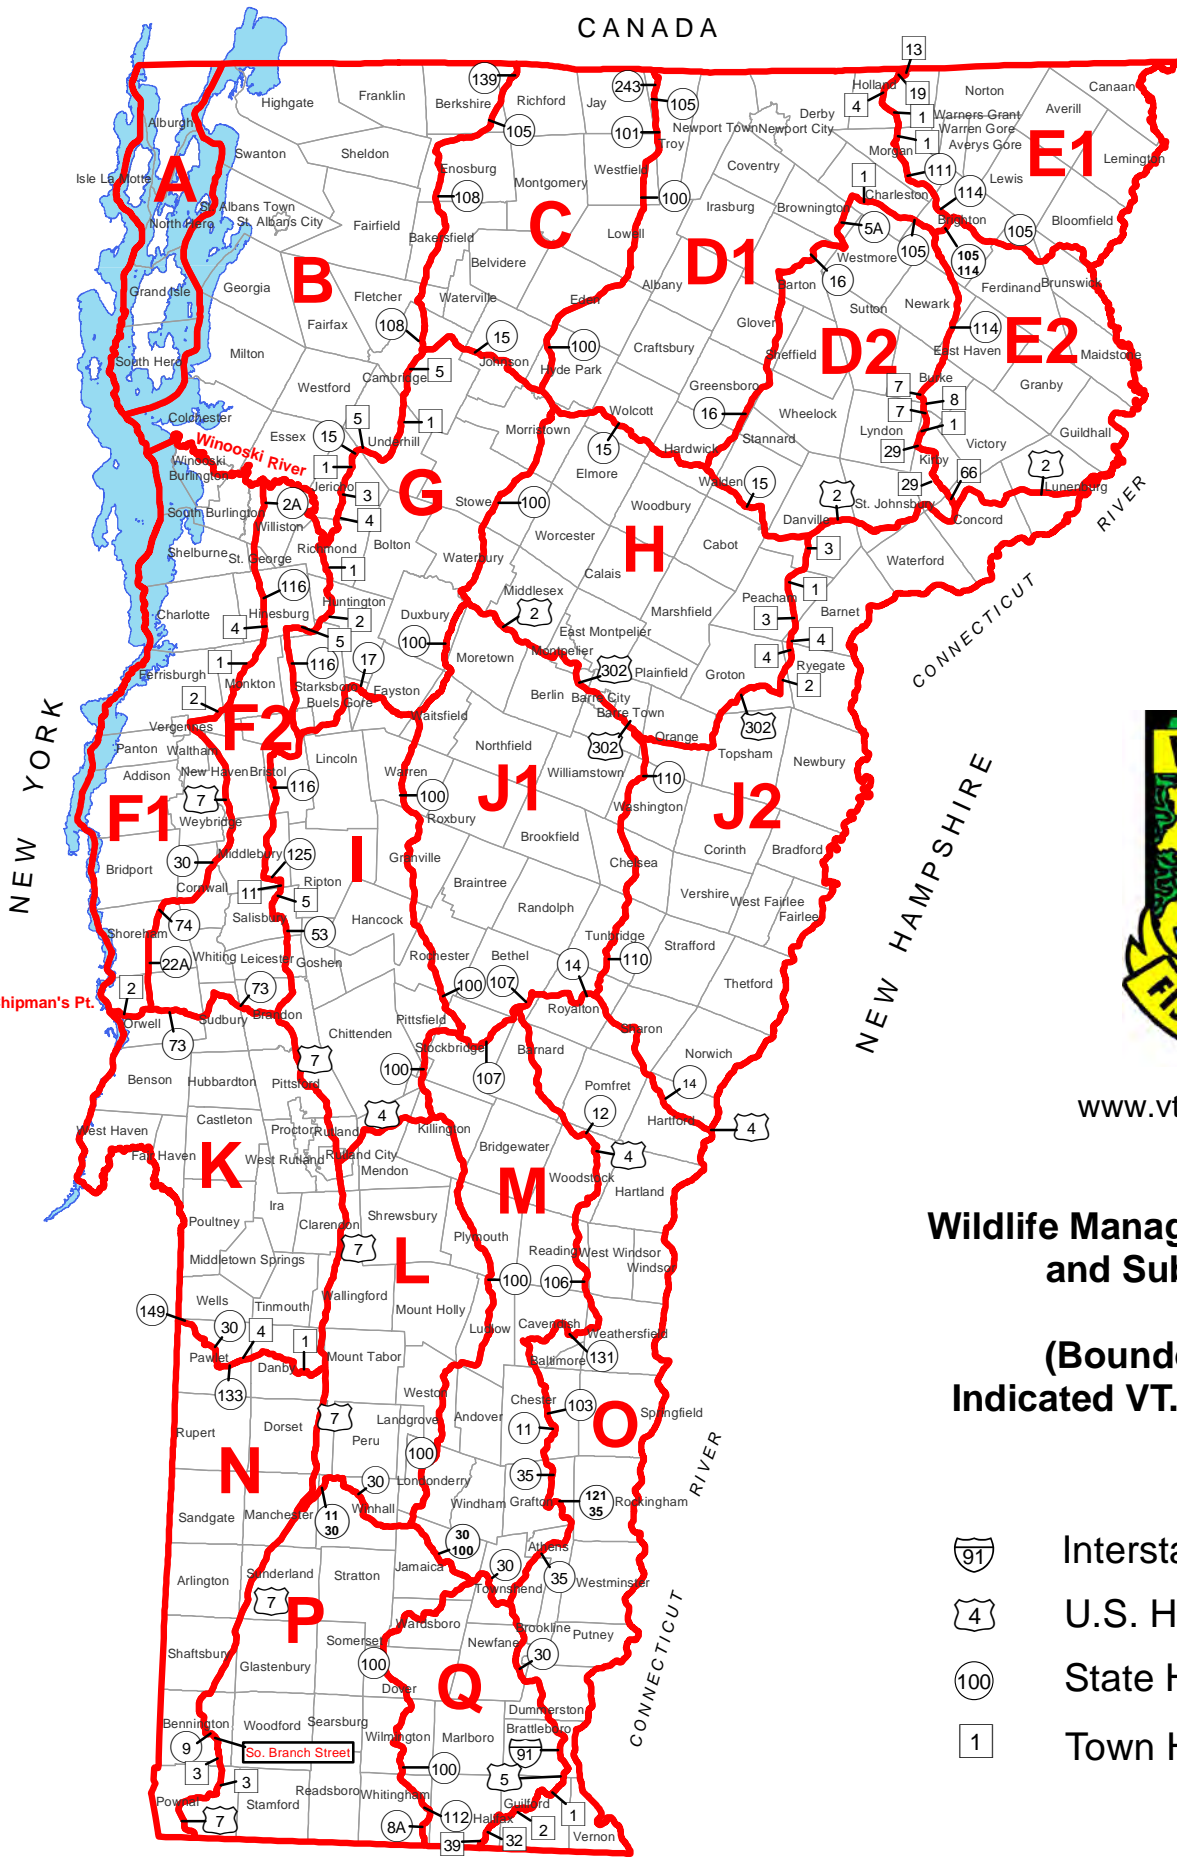

CANADA

NEW YORK

NEW HAMPSHIRE

www.vtfishandwildlife.com

Wildlife Management Units and Subunits

(Bounded by Indicated VT. Highways)

-  Interstate Highway
-  U.S. Highway
-  State Highway
-  Town Highway

MASSACHUSETTS