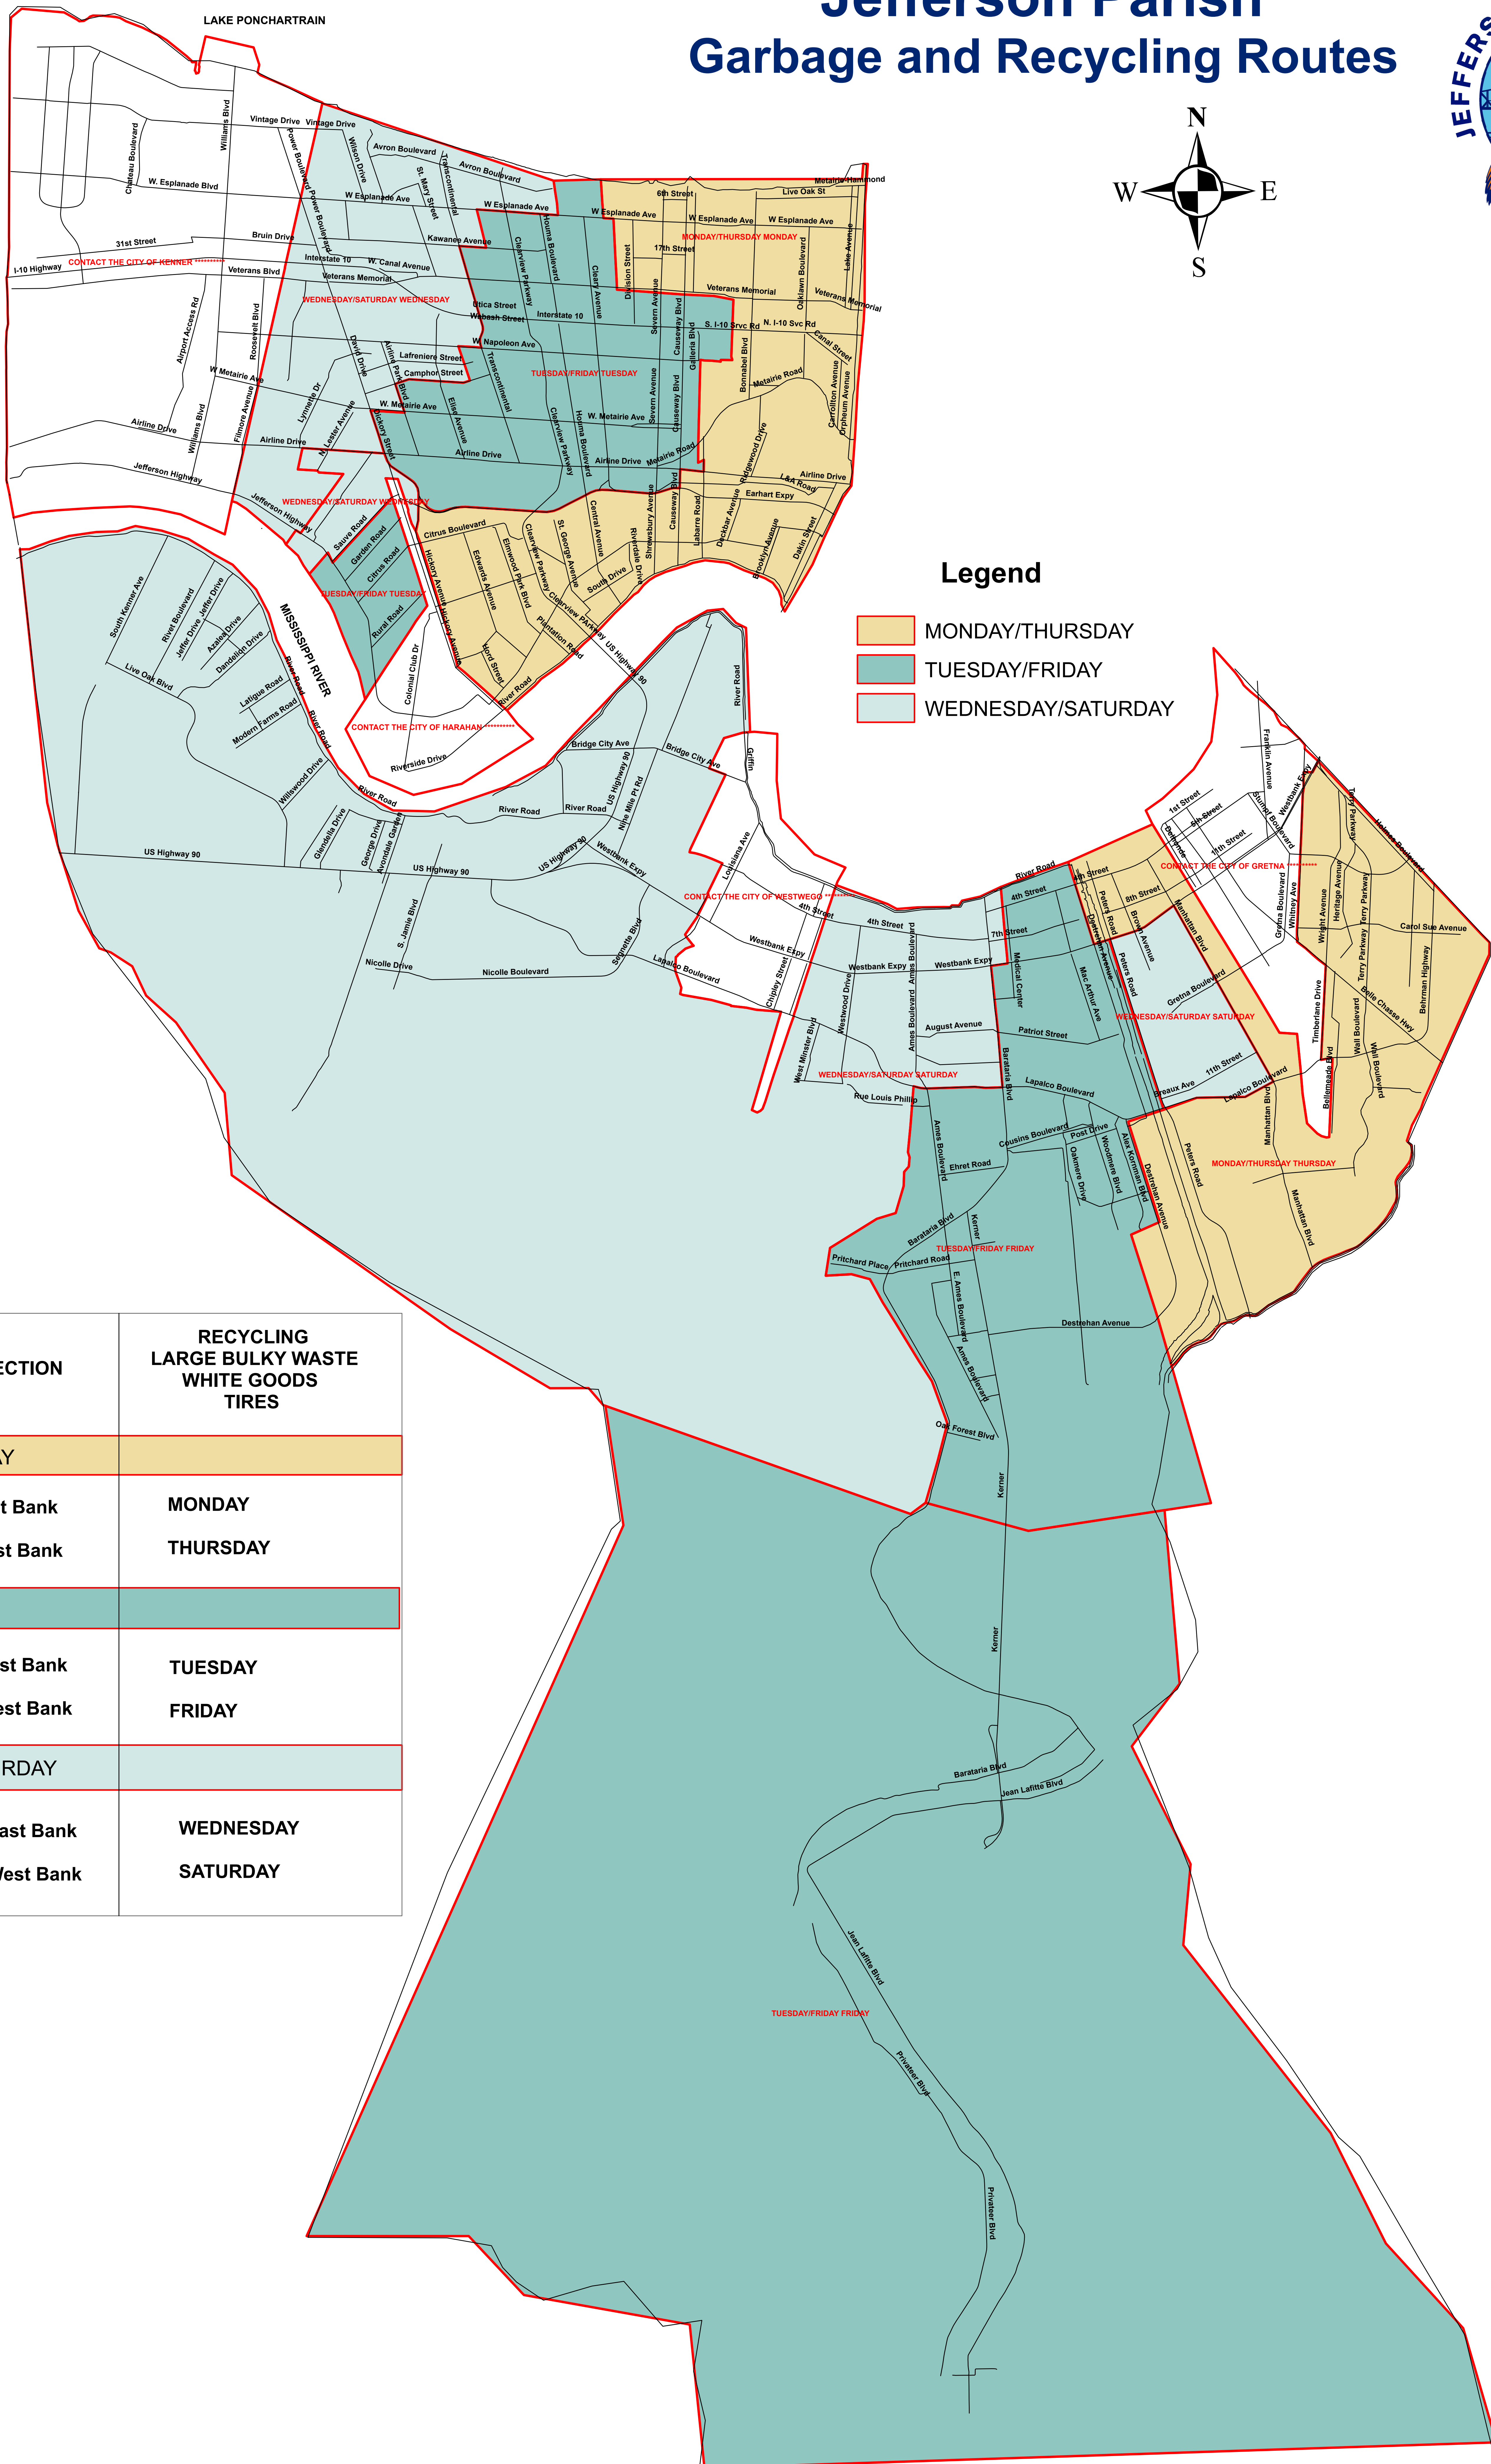

Jefferson Parish Garbage and Recycling Routes

Legend

- MONDAY/THURSDAY
- TUESDAY/FRIDAY
- WEDNESDAY/SATURDAY

GARBAGE COLLECTION	RECYCLING LARGE BULKY WASTE WHITE GOODS TIRES
MONDAY/THURSDAY	
East Bank	MONDAY
West Bank	THURSDAY
TUESDAY/FRIDAY	
East Bank	TUESDAY
West Bank	FRIDAY
WEDNESDAY/SATURDAY	
East Bank	WEDNESDAY
West Bank	SATURDAY