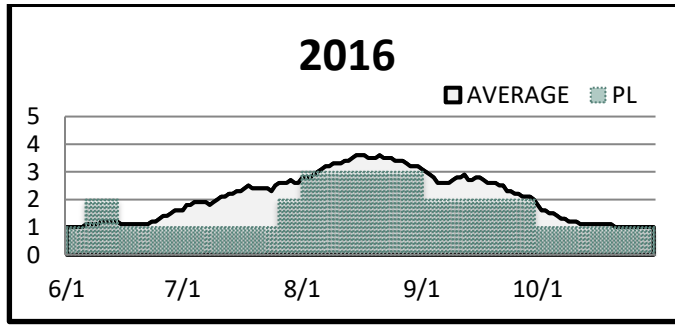

# Northwest Preparedness Levels

Reported Daily (JUNE 1 TO OCTOBER 31)

10 Year Average (2013-2022)

Posting Schedule: Daily Report Updated 11/04/2023

Current Year			
Date Change	PL	Date Change	PL
6/1	1	8/23	4
7/3	2	8/26	5
7/23	3	9/5	4
8/12	4	9/20	3
8/19	5	9/27	2

Current Year	
PL	Days
1	49
2	35
3	27
4	24
5	15