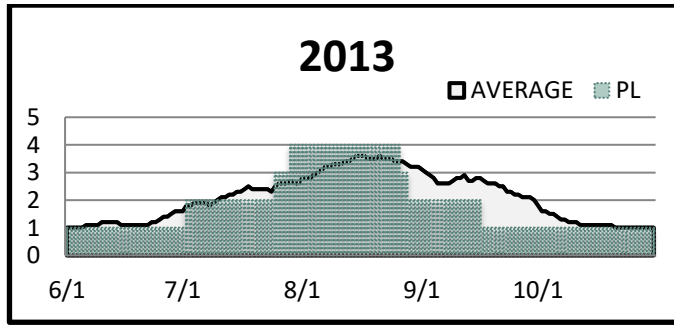

# Northwest Preparedness Levels

Reported Daily (JUNE 1 TO OCTOBER 31)

10 Year Average (2013-2022)

Posting Schedule: Daily Report Updated 11/04/2023

Current Year			
Date Change	PL	Date Change	PL
6/1	1	8/23	4
7/3	2	8/26	5
7/23	3	9/5	4
8/12	4	9/20	3
8/19	5	9/27	2

Current Year	
PL	Days
1	49
2	35
3	27
4	24
5	15