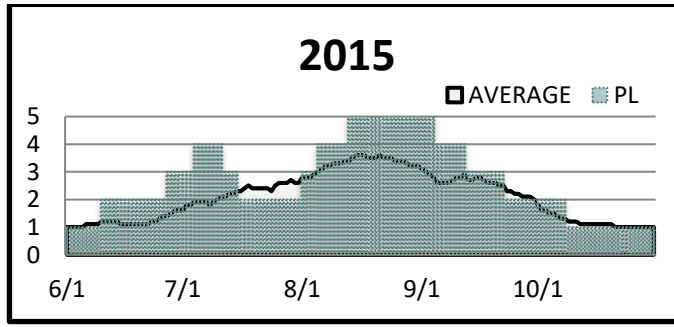

# Northwest Preparedness Levels

Reported Daily (JUNE 1 TO OCTOBER 31)

10 Year Average (2013-2022)

Posting Schedule: Daily Report Updated 11/04/2023

Current Year			
Date Change	PL	Date Change	PL
6/1	1	8/23	4
7/3	2	8/26	5
7/23	3	9/5	4
8/12	4	9/20	3
8/19	5	9/27	2

Current Year	
PL	Days
1	49
2	35
3	27
4	24
5	15