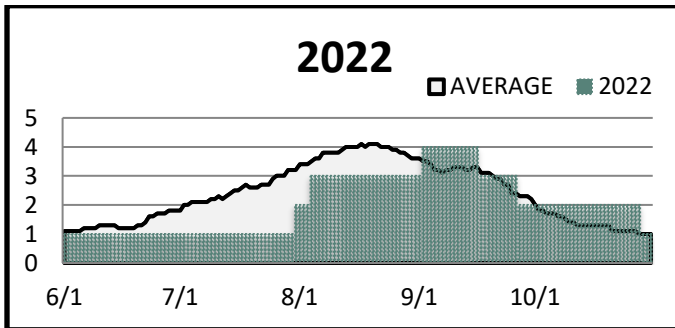

# Northwest Preparedness Levels

Reported Daily (JUNE 1 TO OCTOBER 31)

10 Year Average (2013-2022)

Posting Schedule: Daily Report Updated 11/04/2023

Current Year			
Date Change	PL	Date Change	PL
6/1	1	8/23	4
7/3	2	8/26	5
7/23	3	9/5	4
8/12	4	9/20	3
8/19	5	9/27	2

Current Year	
PL	Days
1	49
2	35
3	27
4	24
5	15