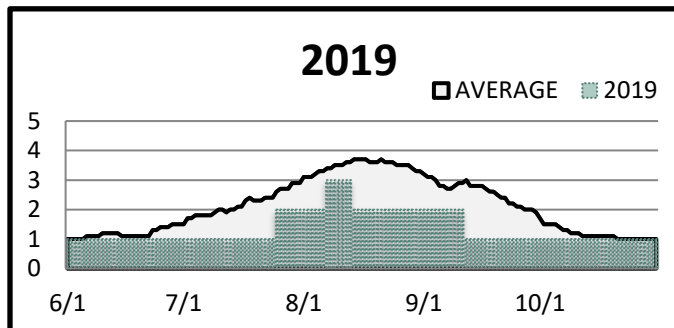

# Northwest Preparedness Levels

Reported Daily (JUNE 1 TO OCTOBER 31)

10 Year Average (2013-2022)

Posting Schedule: Daily Report Updated 11/04/2023

Current Year			
Date Change	PL	Date Change	PL
6/1	1	8/23	4
7/3	2	8/26	5
7/23	3	9/5	4
8/12	4	9/20	3
8/19	5	9/27	2

Current Year	
PL	Days
1	49
2	35
3	27
4	24
5	15