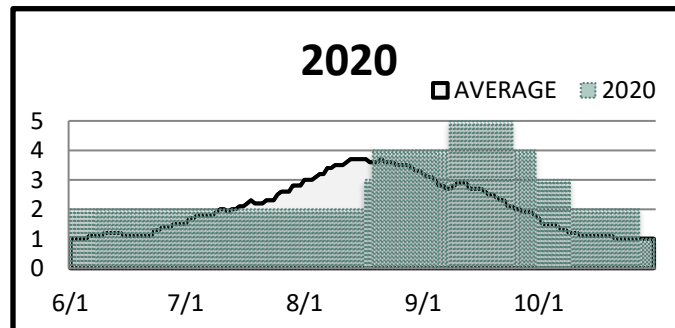

# Northwest Preparedness Levels

Reported Daily (JUNE 1 TO OCTOBER 31)

10 Year Average (2013-2022)

Posting Schedule: Daily Report Updated 11/04/2023

Current Year			
Date Change	PL	Date Change	PL
6/1	1	8/23	4
7/3	2	8/26	5
7/23	3	9/5	4
8/12	4	9/20	3
8/19	5	9/27	2

Current Year	
PL	Days
1	49
2	35
3	27
4	24
5	15