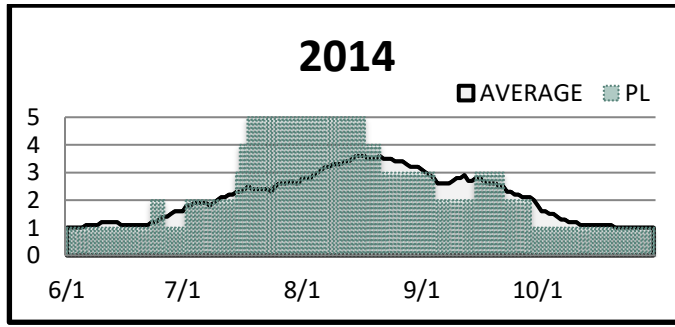

# Northwest Preparedness Levels

Reported Daily (JUNE 1 TO OCTOBER 31)

10 Year Average (2013-2022)

Posting Schedule: Daily Report Updated 11/04/2023

Current Year			
Date Change	PL	Date Change	PL
6/1	1	8/23	4
7/3	2	8/26	5
7/23	3	9/5	4
8/12	4	9/20	3
8/19	5	9/27	2

Current Year	
PL	Days
1	49
2	35
3	27
4	24
5	15