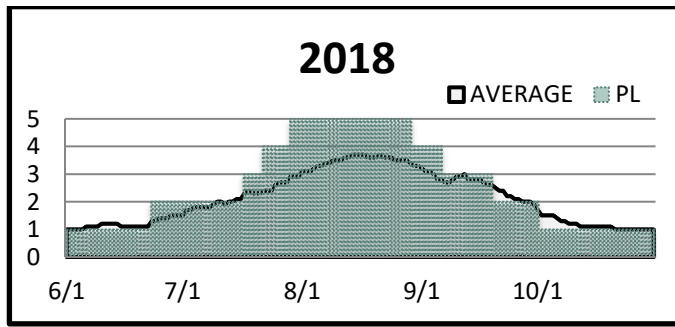

# Northwest Preparedness Levels

Reported Daily (JUNE 1 TO OCTOBER 31)

10 Year Average (2013-2022)

Posting Schedule: Daily Report Updated 11/04/2023

Current Year			
Date Change	PL	Date Change	PL
6/1	1	8/23	4
7/3	2	8/26	5
7/23	3	9/5	4
8/12	4	9/20	3
8/19	5	9/27	2

Current Year	
PL	Days
1	49
2	35
3	27
4	24
5	15