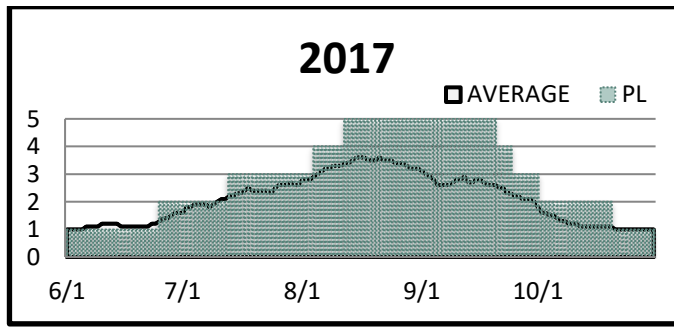

# Northwest Preparedness Levels

Reported Daily (JUNE 1 TO OCTOBER 31)

10 Year Average (2013-2022)

Posting Schedule: Daily Report Updated 11/04/2023

Current Year			
Date Change	PL	Date Change	PL
6/1	1	8/23	4
7/3	2	8/26	5
7/23	3	9/5	4
8/12	4	9/20	3
8/19	5	9/27	2

Current Year	
PL	Days
1	49
2	35
3	27
4	24
5	15