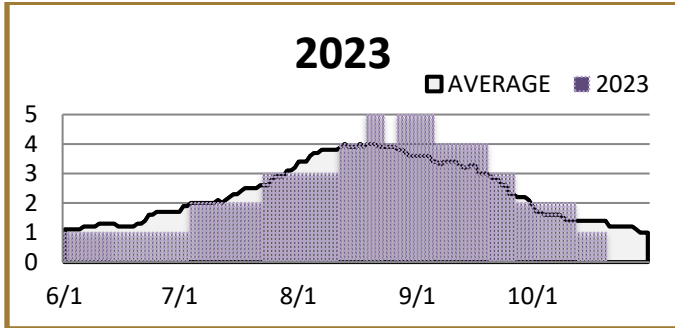

# Northwest Preparedness Levels

Reported Daily (JUNE 1 TO OCTOBER 31)

10 Year Average (2013-2022)

Posting Schedule: Daily Report Updated 11/04/2023

Current Year			
Date Change	PL	Date Change	PL
6/1	1	8/23	4
7/3	2	8/26	5
7/23	3	9/5	4
8/12	4	9/20	3
8/19	5	9/27	2

Current Year	
PL	Days
1	49
2	35
3	27
4	24
5	15