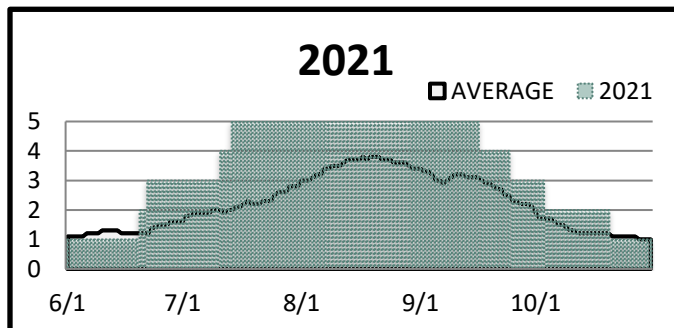

# Northwest Preparedness Levels

Reported Daily (JUNE 1 TO OCTOBER 31)

10 Year Average (2013-2022)

Posting Schedule: Daily Report Updated 11/04/2023

Current Year			
Date Change	PL	Date Change	PL
6/1	1	8/23	4
7/3	2	8/26	5
7/23	3	9/5	4
8/12	4	9/20	3
8/19	5	9/27	2

Current Year	
PL	Days
1	49
2	35
3	27
4	24
5	15