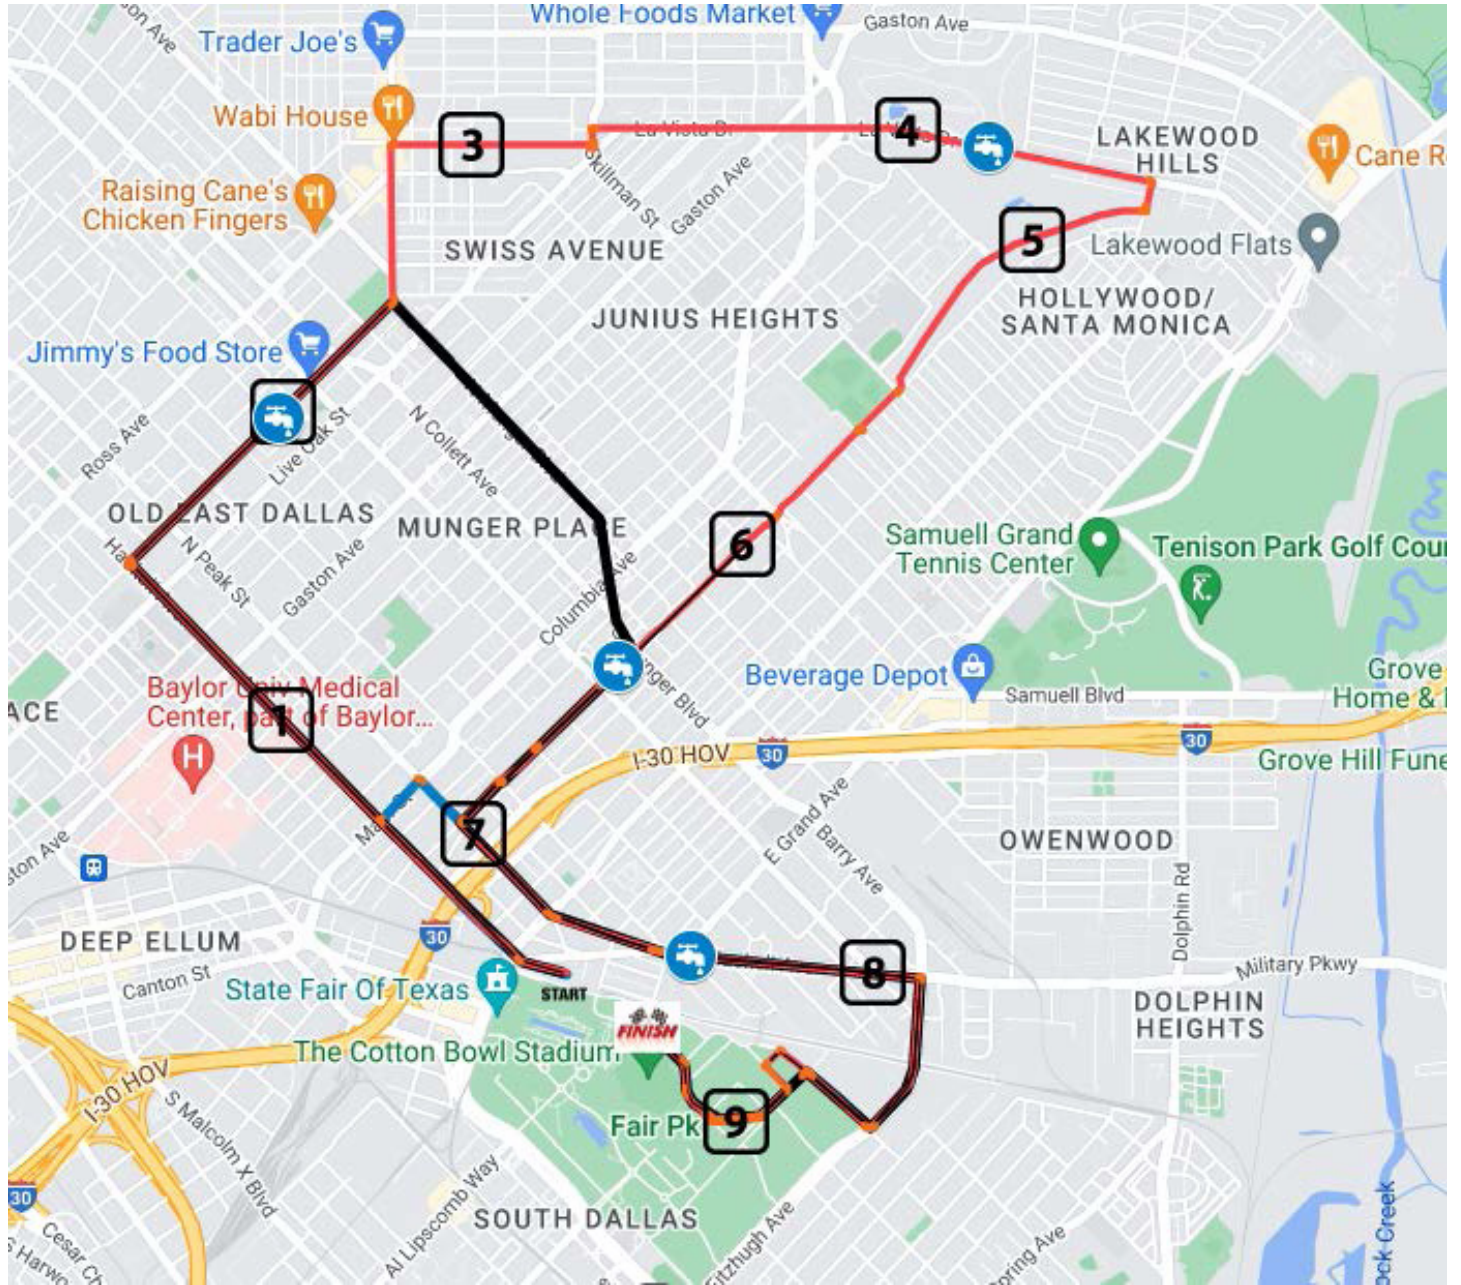

PARKING RESTRICTIONS

This event includes the following parking restrictions:

An application for a Special Event Permit has been filed with the Office of Special Events. Interested persons may contact OSE at (214) 939-2701 or specialevents@dallascityhall.com.