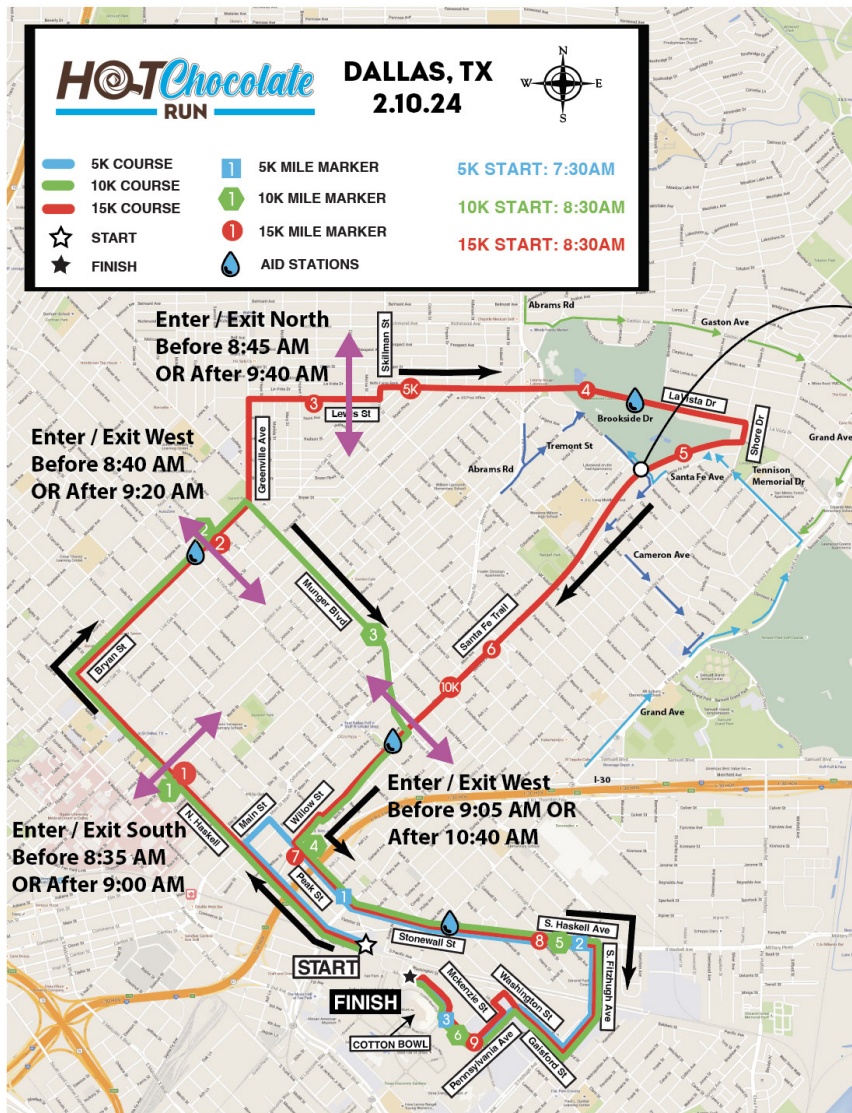

### 2024 Dallas Hot Chocolate Run – Traffic Detour Tips

**TIP: The entire loop does not close all at once, they are done only prior to the first runner.**

#### High Level Timeline:

First Road Closures for 5K Course: 7:25 am

5K Starts: 7:30 am

First road Closures for 10K/15K Course: 8:25 am

10K/15K Starts: 8:30 am

**TIP: You can enter and exit the course loop at anytime via Brookside Drive.**

#### If You Are Leaving The Loop At Any Time:

- Take Abrams Rd Towards Tremont St (which is between La Vista and Glasgow Dr.
- Proceed North on Tremont St towards Lakewood Country Club
- Turn Right (East) on N Brookside Dr
- Brookside Dr will cross over The Santa Fe Trail
- Turn Right (south) on Santa Fe Ave
- Turn Left (south) on Cameron Ave
- Cameron Ave will Take you to Grand Ave, which can be taken (right) south to I-30 or left (north) towards White Rock Lake.

#### If You Are Entering The Loop At Any Time:

- Enter the loop via Brookside Dr @ Santa Fe Ave.

**From the north:** Take Abrams south from Mockingbird, east on Gaston Ave, south on E Grand Ave, North on Tenison Memorial Dr, West on Santa Fe Ave, then north on Brookside Dr