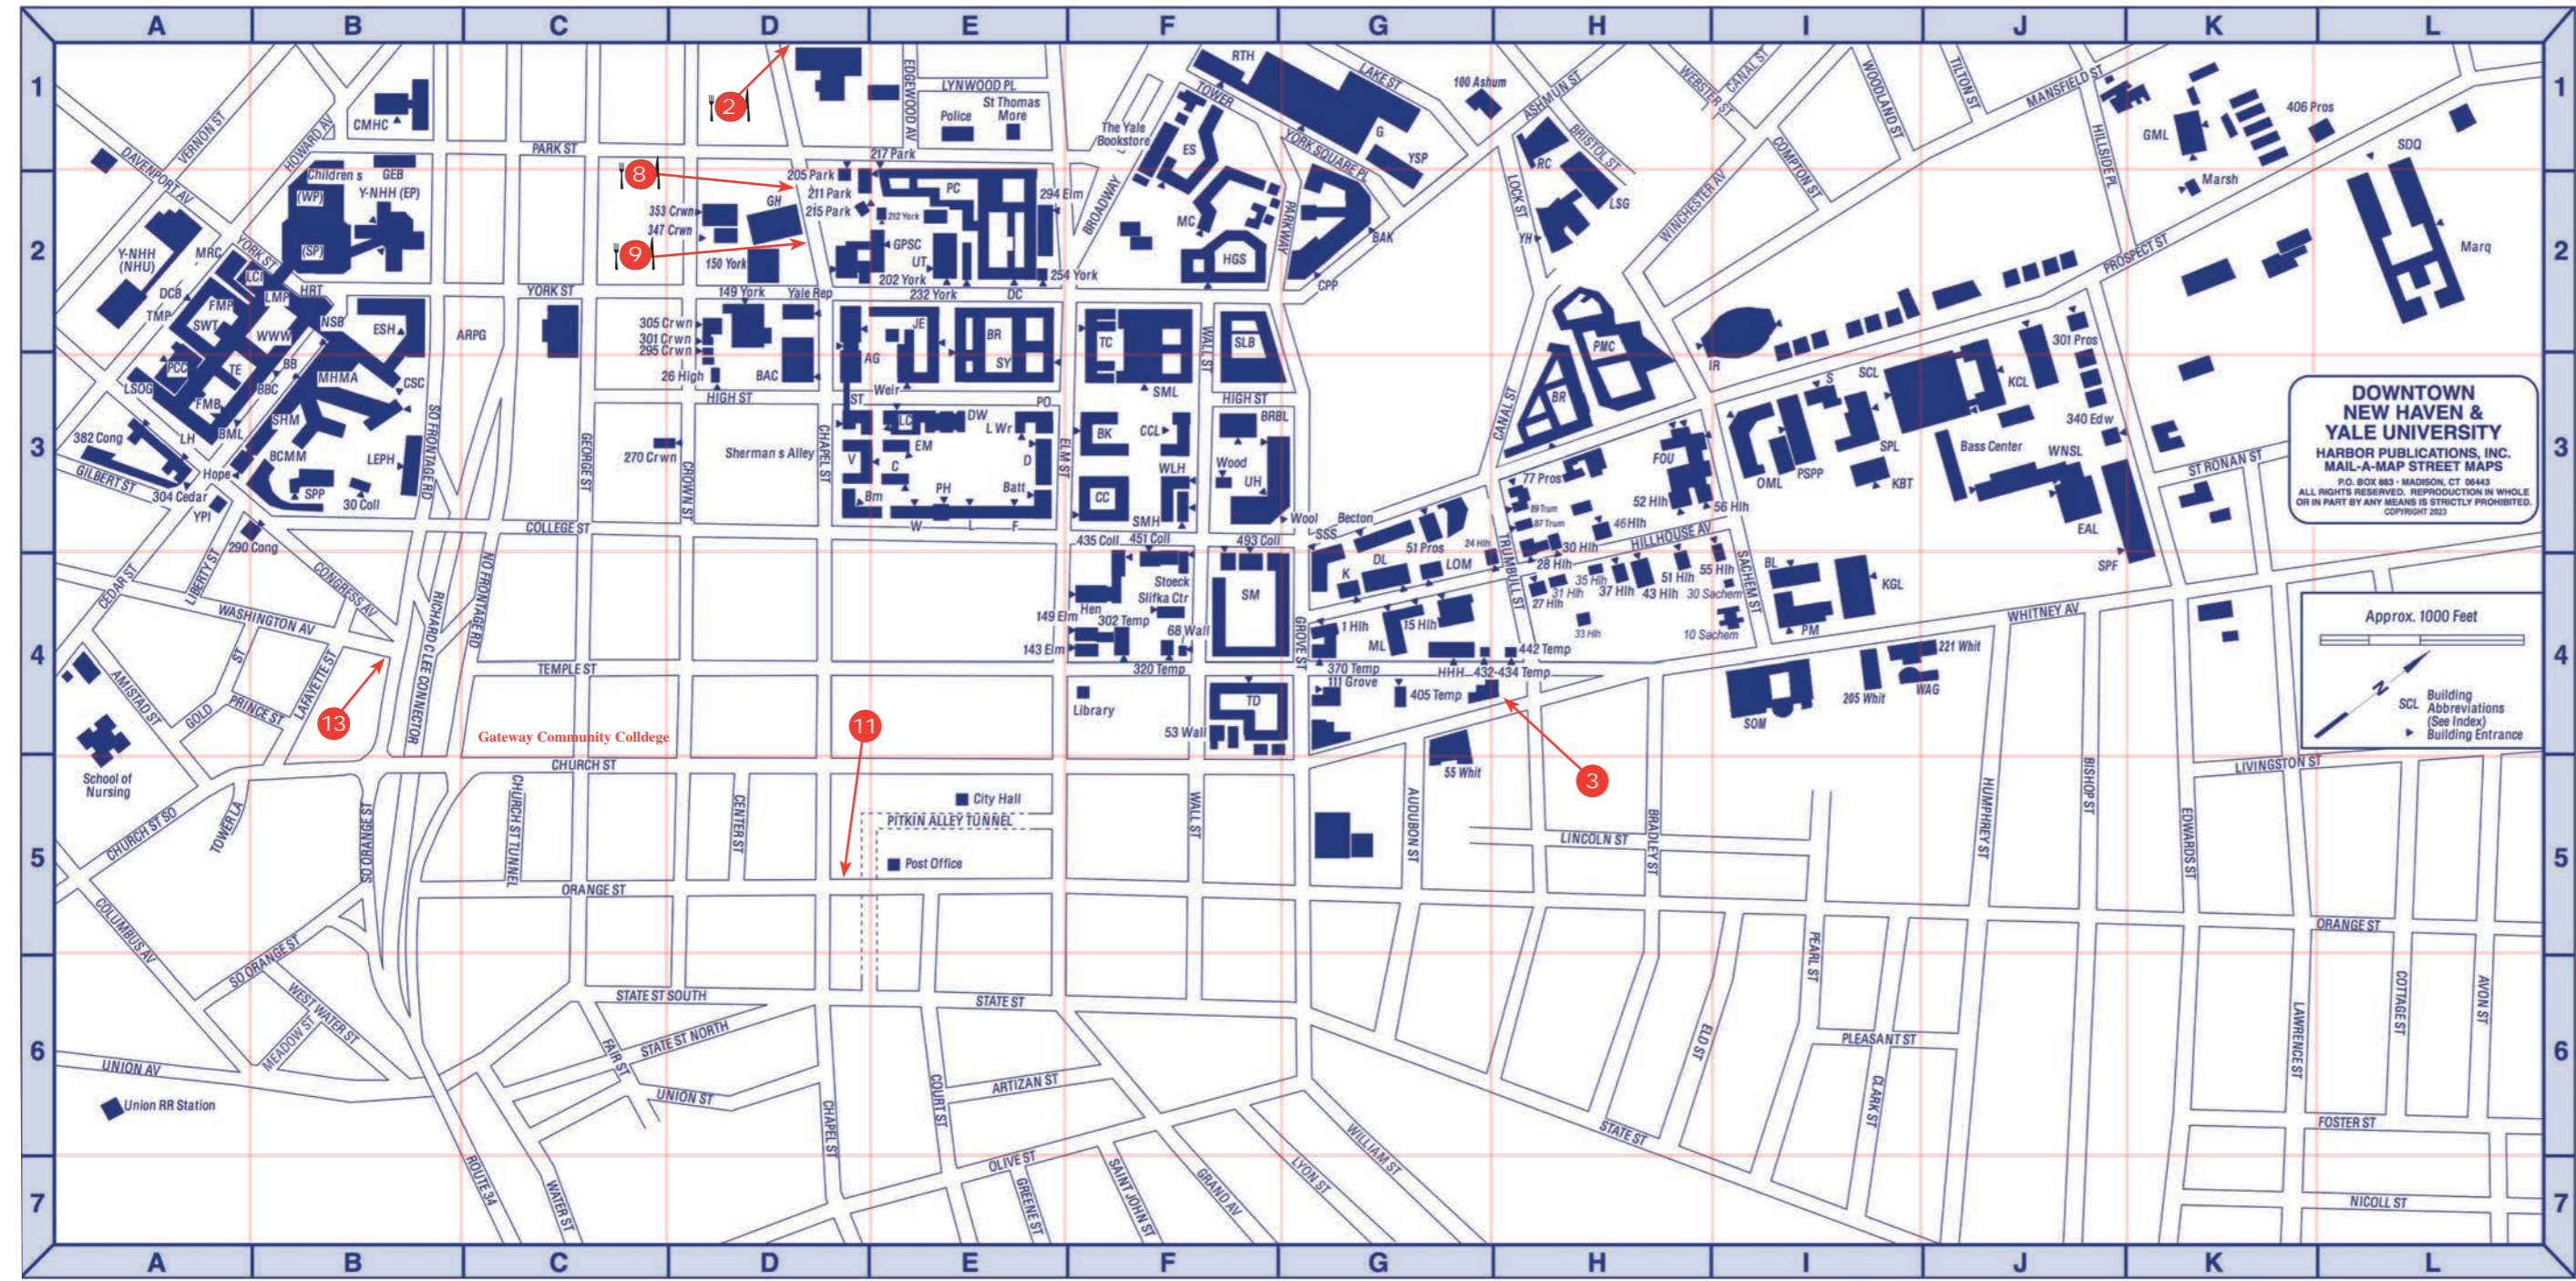

IL GABBIANO

Italian Steakhouse brought to the historical waterfront district and neighborhood

501 Long Wharf Drive
New Haven, CT 06511

203-821-7425

stakaj01@gmail.com

www.ilgabbianonewhaven.com

Pasta EATaliana

TRATTORIA NAPOLETANA

127 Wooster Street • New Haven, CT 06511-5720

203-745-4750

www.Pastaeataliana.com

LIBBY'S ITALIAN PASTRY SHOP

139 WOOSTER ST
NEW HAVEN, CT 06511

203-772-0380

COROMANDEL

CUISINE OF INDIA

LUNCH & DINNER
OPEN 6 DAYS A WEEK, CLOSED MONDAY

DINE IN • TAKE OUT • CATERING

185 BOSTON POST ROAD
ORANGE, CT 06477

203.795.9055

www.coromandelorangect.com

LUNCH BUFFET • WEEKEND BRUNCH
ORDER ONLINE: WWW.COROMANDELORANGECT.COM

Over 500,000 Promotional Products to Meet Your Every Business or Personal Need.

HARBOR PROMOTIONS

1 Orchard Park Road, Unit 8
P.O. Box 883
Madison, Connecticut 06443

phone (203) 245-8009 • fax (203) 245-7645

www.harborpromotions.com

Make a difference, become a foster parent.

Haz la diferencia, sea un padre de crianza.

ctfosteradopt.com

1-888-KID-HERO