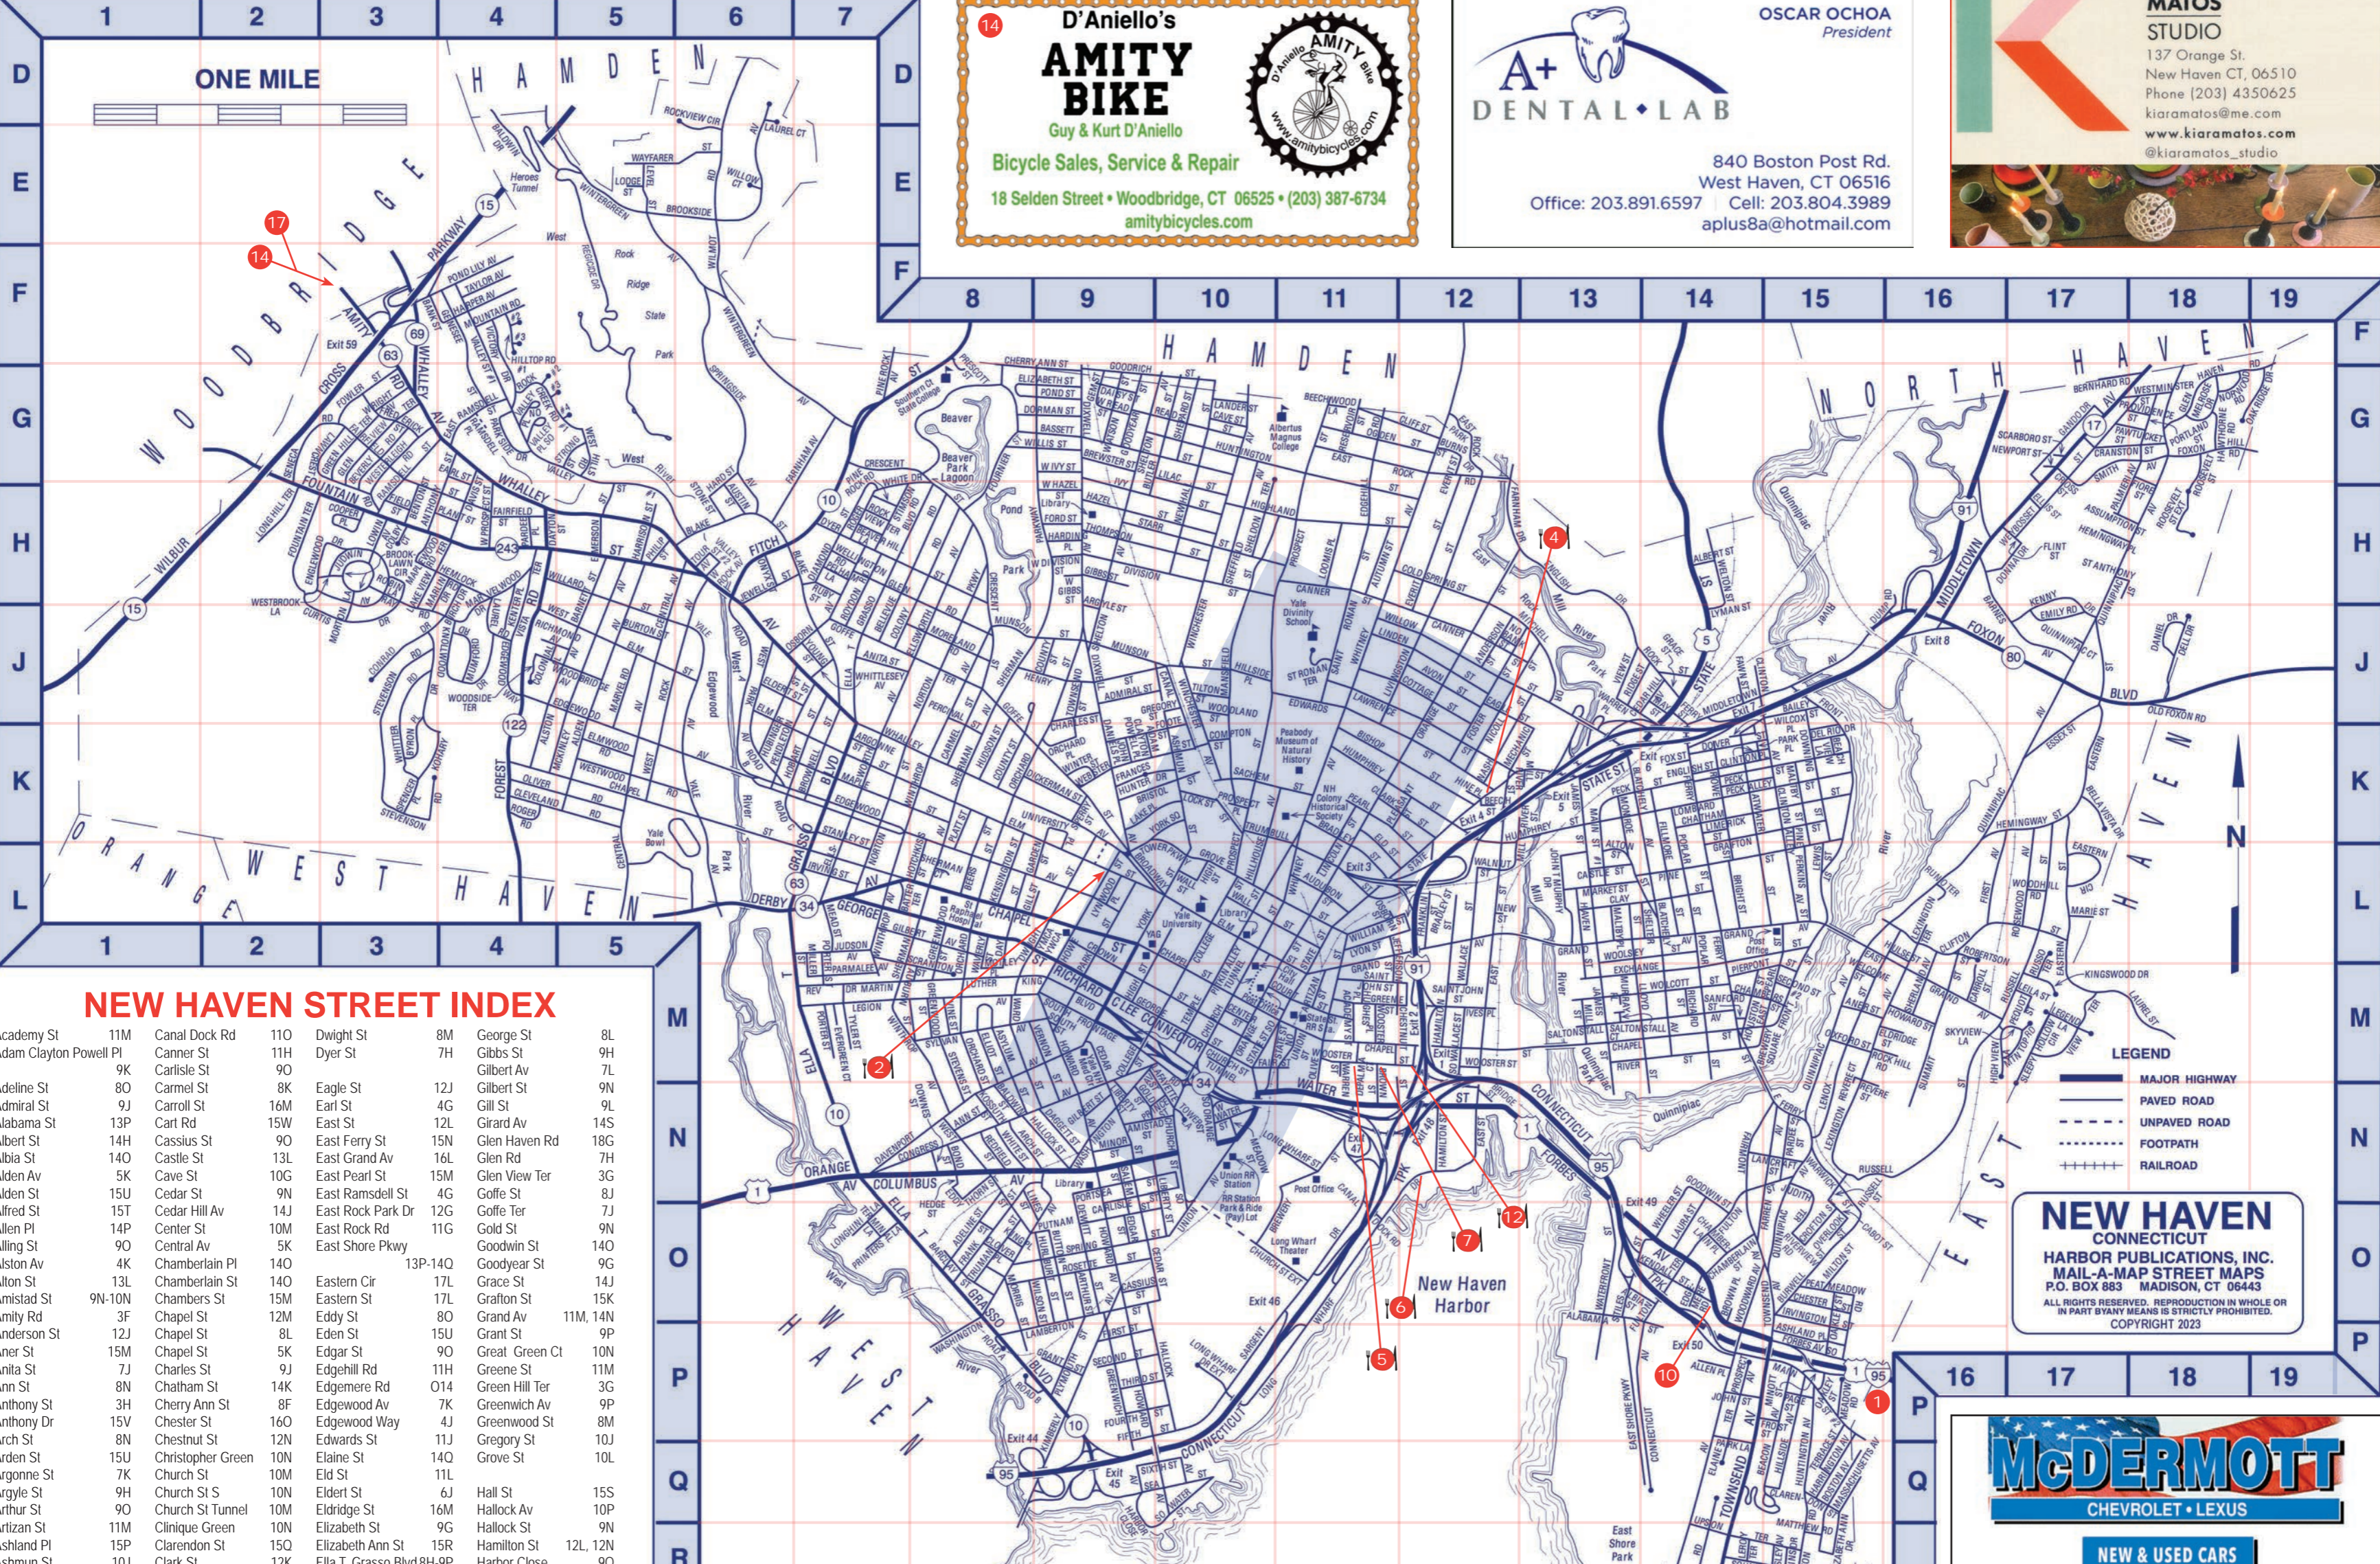

Quality Agents! Outstanding Results!

Enilda Rosas
203-988-7393

Snehal Dharani
203-676-1343

Judy Cooper
203-605-5128

April Stirling
203-910-8078

270 Amity Rd. • Woodbridge, CT
203.389.0015

COROMANDEL CUISINE OF INDIA

LUNCH & DINNER
OPEN 6 DAYS A WEEK, CLOSED MONDAY
DINE IN • TAKE OUT • CATERING
185 BOSTON POST ROAD
ORANGE, CT 06477
203.795.9055
www.coromandelorangect.com

LUNCH BUFFET • WEEKEND BRUNCH
ORDER ONLINE: WWW.COROMANDELORANGECT.COM

NEW HAVEN PROSTHODONTIST

2 CHURCH STREET SOUTH
SUITE 216
NEW HAVEN, CT 06519

T 203-773-1701
F 203-782-0370

FRANCESCO P. MARATTA
DMD, FACP

nhpros@att.net
www.nhpros.com

OSCAR OCHOA
President

840 Boston Post Rd.
West Haven, CT 06516
Office: 203.891.6597 Cell: 203.804.3989
aplus8a@hotmail.com

SPARTAN STONE & MONUMENT
DBA Giordano Monuments
Monument • Statue
Sales • Service
Cleaning & Restorations
NEW LOCATION
347 Forbes Ave.
New Haven, CT 06512
Phone: 203-777-5569
Fax: 203-777-5560
customerservice@giordanomonuments.com
www.giordanomonuments.com

www.mailamap.com
KIARA MATOS STUDIO
137 Orange St.
New Haven, CT, 06510
Phone (203) 4350625
kiaramatos@me.com
www.kiaramatos.com
@kiaramatos_studio

D'Aniello's AMITY BIKE
Guy & Kurt D'Aniello
Bicycle Sales, Service & Repair
18 Selden Street • Woodbridge, CT 06525 • (203) 387-6734
amitybicycles.com

NEW HAVEN STREET INDEX

Table listing street names and their corresponding grid coordinates. Columns include street names and grid letters/numbers (e.g., 11M, 8M, 8L, 9H).

Continuation of the street index table, listing street names and grid coordinates for the lower half of the map.

Continuation of the street index table, listing street names and grid coordinates for the right side of the map.

NEW HAVEN CONNECTICUT
HARBOR PUBLICATIONS, INC.
MAIL-A-MAP STREET MAPS
P.O. BOX 883 MADISON, CT 06443

McDERMOTT CHEVROLET • LEXUS
NEW & USED CARS
REPAIR & SERVICE
New England's Largest
"Chevy Dealership"
Over 12 Acres of New & Used Cars & Trucks
OVER 200 USED CARS
We Will Buy Your Car Even If You Don't Buy Ours
Voted "Best Dealership to buy a Car"
New Haven Advocate - 7 Years in a Row
203-466-1000
www.McDermottAuto.com

Over 500,000 Promotional Products to Meet Your Every Business or Personal Need.
HARBOR PROMOTIONS
1 Orchard Park Road, Unit 8
P.O. Box 883 • Madison, Connecticut 06443
phone (203) 245-8009 • Fax (203) 245-7645
www.harborpromotions.com