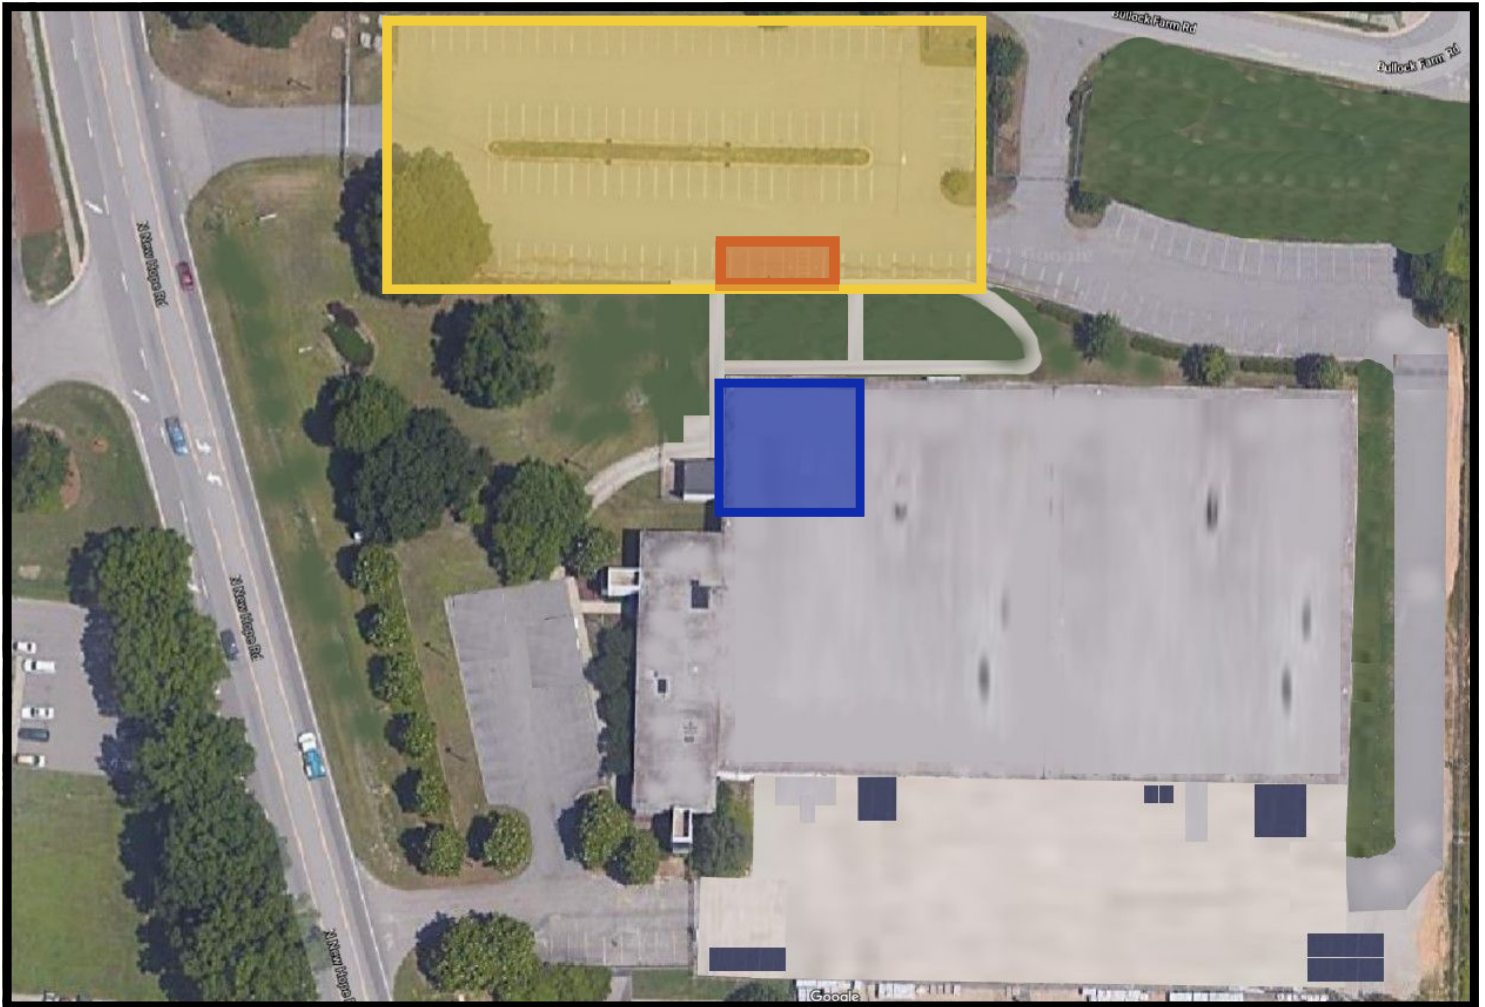

Wake County

Enclosure Size
2,000 sqft

Parking Spaces
150

Curbside Spaces
5

Wake County Board of Elections Office

1200 N. New Hope Rd., Raleigh, NC 27610

Wake County Board of Elections Office

1200 N. New Hope Rd., Raleigh, NC 27610

Legend

Voter Parking

Curbside Parking

Voting Enclosure