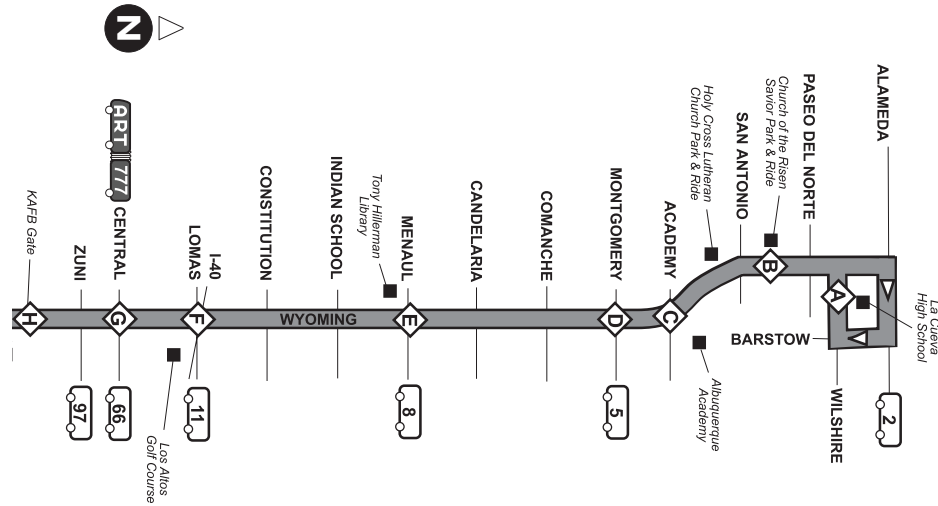

Route / Ruta 31 Wyoming Blvd.

Effective: March 25, 2023

Route 31- Weekday Southbound

Route 31 - Weekday Northbound

WILSHIRE @ LA CUEVA HS	CHURCH OF THE RISEN SAVIOR P&R	WYOMING & ACADEMY	WYOMING & MONTGOMERY	WYOMING & MENAUL	WYOMING & LOMAS	WYOMING & CENTRAL	WYOMING GATE
A	B	C	D	E	F	G	H
6:24a	6:28a	6:34a	6:38a	6:43a	6:49a	6:53a	6:57a
7:15a	7:19a	7:25a	7:29a	7:34a	7:40a	7:44a	7:48a
7:55a	7:59a	8:05a	8:09a	8:14a	8:20a	8:24a	8:28a
8:35a	8:39a	8:45a	8:49a	8:54a	9:00a	9:04a	9:08a
9:15a	9:19a	9:25a	9:29a	9:34a	9:40a	9:44a	9:48a
9:55a	9:59a	10:05a	10:09a	10:14a	10:20a	10:24a	10:28a
10:35a	10:39a	10:45a	10:49a	10:54a	11:00a	11:04a	11:08a
11:15a	11:19a	11:25a	11:29a	11:34a	11:40a	11:44a	11:48a
11:55a	11:59a	12:05p	12:09p	12:14p	12:20p	12:24p	12:28p
12:35p	12:39p	12:45p	12:49p	12:54p	1:00p	1:04p	1:08p
1:15p	1:19p	1:25p	1:29p	1:34p	1:40p	1:44p	1:48p
1:55p	1:59p	2:05p	2:09p	2:14p	2:20p	2:24p	2:28p
2:35p	2:39p	2:45p	2:49p	2:54p	3:00p	3:04p	3:08p
3:15p	3:19p	3:25p	3:29p	3:34p	3:40p	3:44p	3:48p
3:55p	3:59p	4:05p	4:09p	4:14p	4:20p	4:24p	4:28p
4:35p	4:39p	4:45p	4:49p	4:54p	5:00p	5:04p	5:08p
5:15p	5:19p	5:25p	5:29p	5:34p	5:40p	5:44p	5:48p
5:55p	5:59p	6:05p	6:09p	6:14p	6:20p	6:24p	6:28p
6:35p	6:39p	6:45p	6:49p	6:54p	7:00p	7:04p	7:08p
7:14p	7:18p	7:24p	7:28p	7:33p	7:39p	7:43p	7:47p