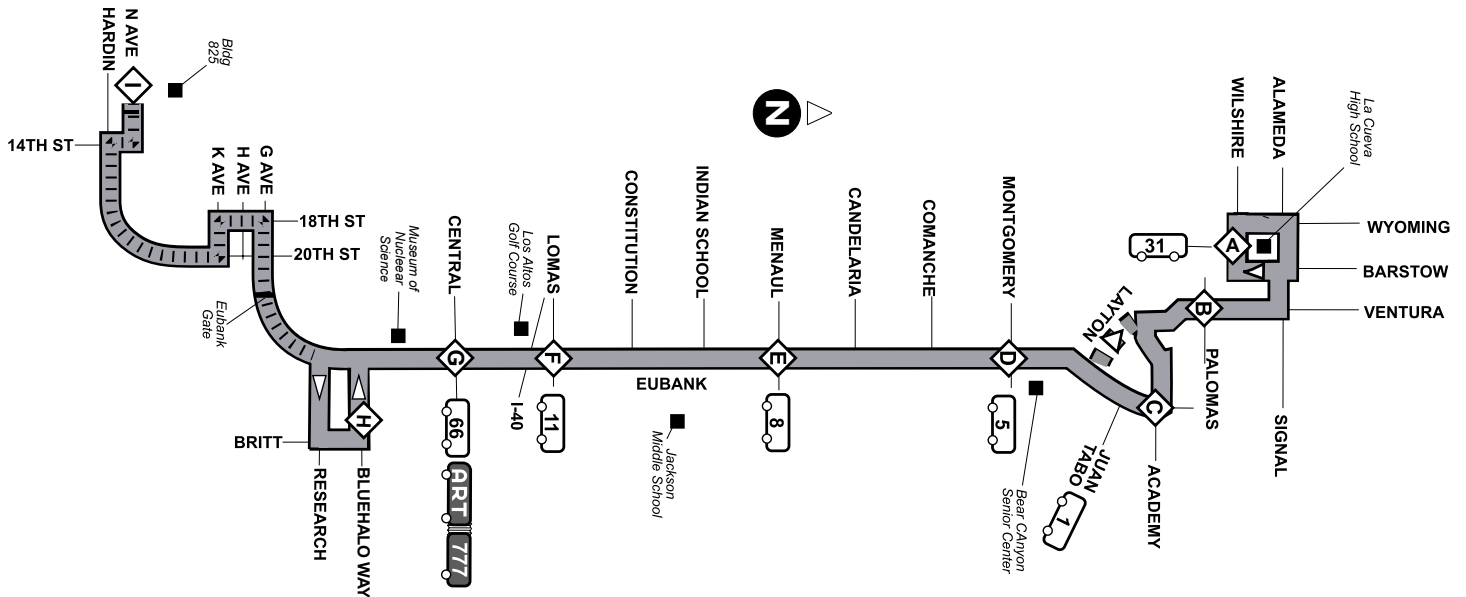

Route / Ruta 2 Eubank Blvd.

Effective: February 10, 2024

Weekday - Día Laborable

Southbound / Sur	
WYOMING @ LA CUEVA HS	A
VENTURA & PALOMAS	B
EUBANK & ACADEMY	C
EUBANK & MONTGOMERY	D
EUBANK & MENAUL	E
EUBANK & LOMAS	F
EUBANK & CENTRAL	G
BLUEHALO & BRITT	H
BUILDING 825	I
6:57a	7:01a
7:56a	8:00a
8:57a	9:01a
9:57a	10:01a
10:59a	11:03a
12:03p	12:07p
1:08p	1:12p
2:14p	2:18p
3:22p	3:26p
4:31p	4:35p
5:41p	5:45p
6:45p	6:49p

Northbound / Norte	
BUILDING 825	I
BLUEHALO & BRITT	H
EUBANK & CENTRAL	G
EUBANK & LOMAS	F
EUBANK & MENAUL	E
EUBANK & MONTGOMERY	D
EUBANK & ACADEMY	C
VENTURA & PALOMAS	B
WYOMING @ LA CUEVA HS	A
7:27a	7:30a
8:28a	8:31a
9:28a	9:31a
10:29a	10:32a
11:32a	11:35a
12:36p	12:39p
1:42p	1:45p
2:48p	2:51p
3:56p	3:59p
5:05p	5:08p
6:14p	6:17p
7:14p	7:17p

Saturday - Sabado

Southbound / Sur	
EUBANK & ACADEMY	C
EUBANK & MONTGOMERY	D
EUBANK & MENAUL	E
EUBANK & LOMAS	F
EUBANK & CENTRAL	G
BLUEHALO & BRITT	H
8:33a	8:38a
9:33a	9:38a
10:33a	10:38a
11:33a	11:38a
12:33p	12:38p
1:33p	1:38p
2:33p	2:38p
3:33p	3:38p
4:33p	4:38p
5:33p	5:38p

Sunday - Domingo

Southbound / Sur	
10:35a	10:40a
11:35a	11:40a
12:35p	12:40p
1:35p	1:40p
2:35p	2:40p
3:35p	3:40p
4:35p	4:40p

Northbound / Norte	
10:02a	10:06a
11:02a	11:06a
12:02p	12:06p
1:02p	1:06p
2:02p	2:06p
3:02p	3:06p
4:02p	4:06p