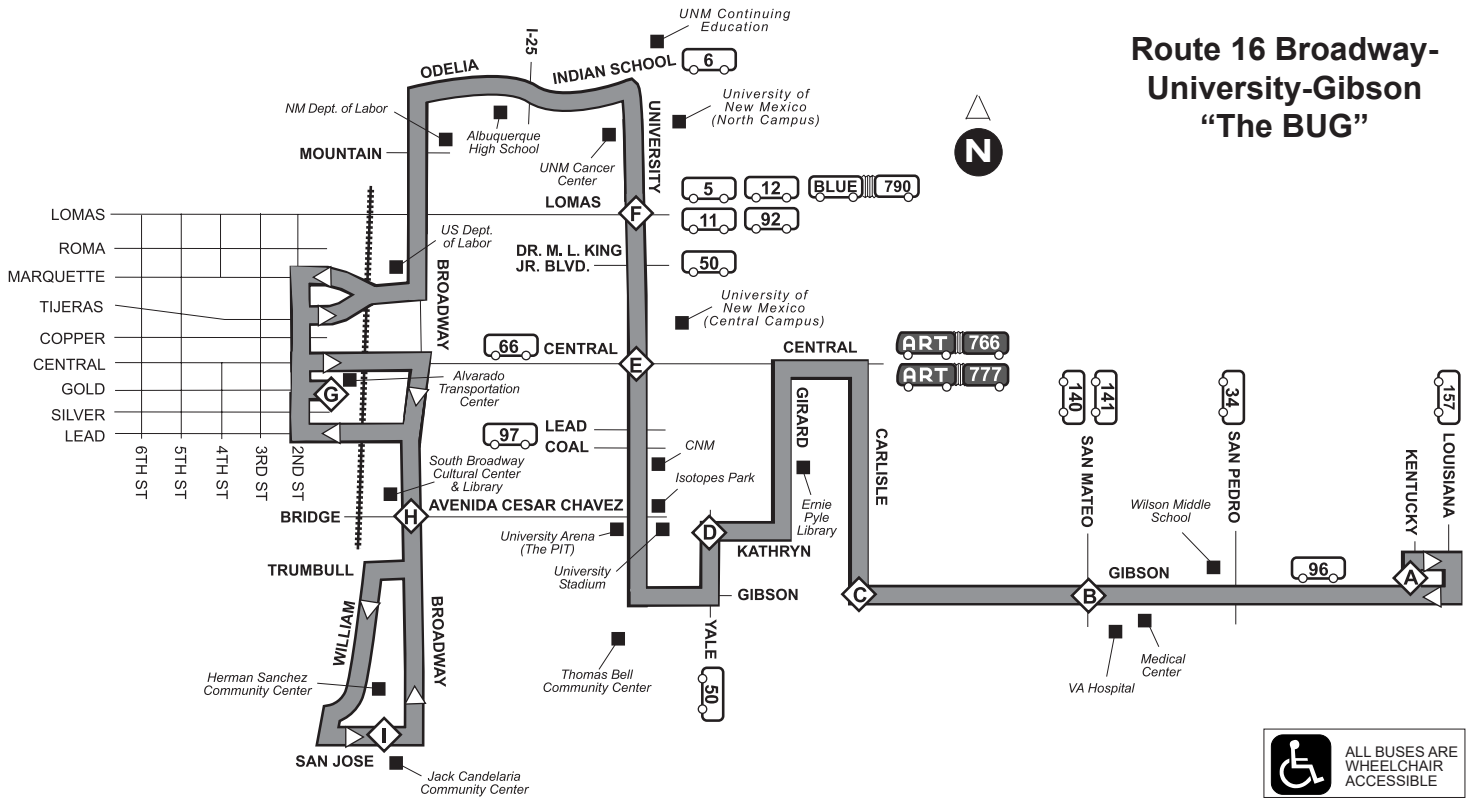

Route / Ruta 16 Broadway/University/Gibson

Effective: March 25, 2023

ALL BUSES ARE WHEELCHAIR ACCESSIBLE

Route 16 - Weekday Westbound

A	B	C	D	E	F	G	H	I
6:26a	6:29a	6:31a	6:45a	6:55a	6:58a	7:09a	7:17a	7:24a
7:09a	7:12a	7:15a	7:30a	7:40a	7:43a	7:54a	8:03a	8:10a
7:57a	8:00a	8:03a	8:18a	8:28a	8:31a	8:42a	8:51a	8:58a
8:47a	8:50a	8:53a	9:08a	9:18a	9:21a	9:32a	9:41a	9:48a
9:35a	9:38a	9:41a	9:56a	10:06a	10:09a	10:20a	10:29a	10:36a
10:23a	10:26a	10:29a	10:44a	10:55a	10:58a	11:10a	11:19a	11:26a
11:12a	11:15a	11:18a	11:33a	11:44a	11:47a	11:59a	12:08p	12:15p
11:57a	12:00p	12:03p	12:18p	12:29p	12:32p	12:44p	12:53p	1:00p
12:43p	12:46p	12:49p	1:04p	1:16p	1:19p	1:31p	1:41p	1:48p
1:37p	1:40p	1:43p	1:58p	2:10p	2:13p	2:25p	2:35p	2:42p
2:24p	2:27p	2:30p	2:45p	2:57p	3:00p	3:12p	3:22p	3:29p
3:14p	3:17p	3:20p	3:35p	3:47p	3:50p	4:02p	4:12p	4:19p
4:03p	4:06p	4:09p	4:24p	4:36p	4:39p	4:51p	5:01p	5:08p
4:50p	4:53p	4:56p	5:11p	5:22p	5:25p	5:37p	5:46p	5:53p
5:41p	5:44p	5:47p	6:02p	6:13p	6:16p	6:28p	6:37p	6:44p

Route 16 - Sunday Westbound

9:02a	9:05a	9:07a	9:21a	9:31a	9:34a	9:45a	9:54a	10:01a
10:07a	10:10a	10:12a	10:26a	10:36a	10:39a	10:50a	10:59a	11:06a
11:12a	11:15a	11:17a	11:31a	11:41a	11:44a	11:55a	12:04p	12:11p
12:17p	12:20p	12:22p	12:36p	12:46p	12:49p	1:00p	1:09p	1:16p
1:22p	1:25p	1:27p	1:41p	1:51p	1:54p	2:05p	2:14p	2:21p
2:27p	2:30p	2:32p	2:46p	2:56p	2:59p	3:10p	3:19p	3:26p
3:34p	3:37p	3:39p	3:53p	4:03p	4:06p	4:17p	4:26p	4:33p

Route 16 - Sunday Eastbound

8:55a	8:59a	9:05a	9:17a	9:19a	9:28a	9:42a	9:45a	9:48a
10:05a	10:09a	10:15a	10:27a	10:29a	10:38a	10:52a	10:55a	10:58a
11:10a	11:14a	11:20a	11:32a	11:34a	11:43a	11:57a	12:00p	12:03p
12:15p	12:19p	12:25p	12:37p	12:39p	12:49p	1:04p	1:07p	1:10p
1:20p	1:24p	1:30p	1:42p	1:44p	1:54p	2:09p	2:12p	2:15p
2:25p	2:29p	2:35p	2:47p	2:49p	2:59p	3:14p	3:17p	3:20p
3:30p	3:34p	3:40p	3:52p	3:54p	4:04p	4:19p	4:22p	4:25p