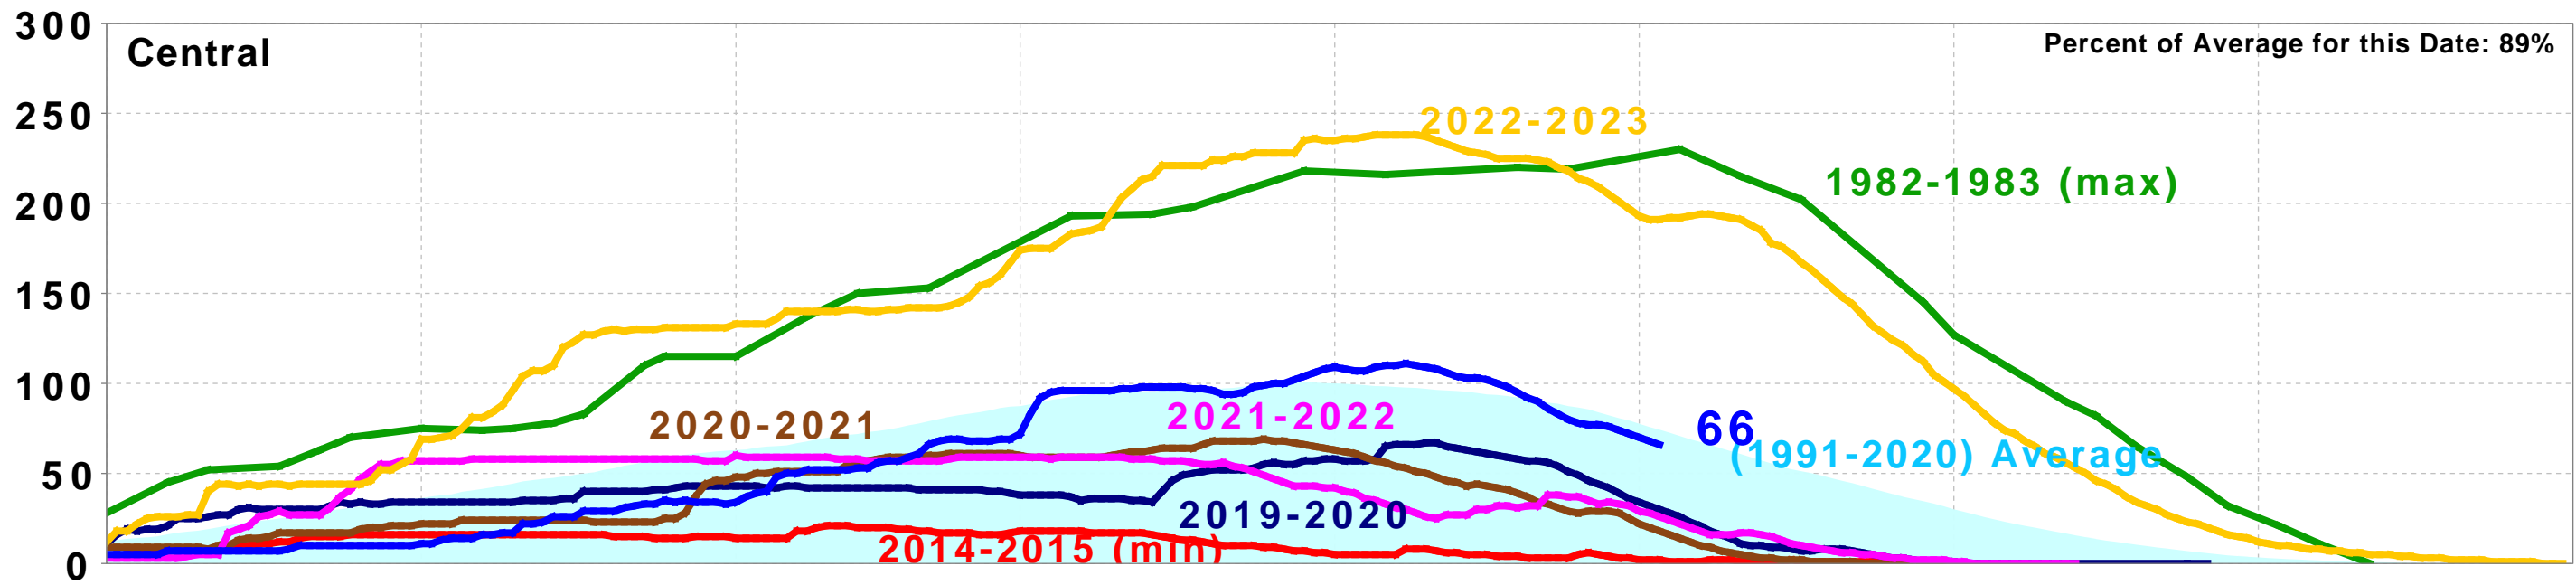

# California Snow Water Content, May 3, 2024, Percent of April 1 Average

Statewide Percent of April 1: 67%

Statewide Percent of Average for Date: 93%