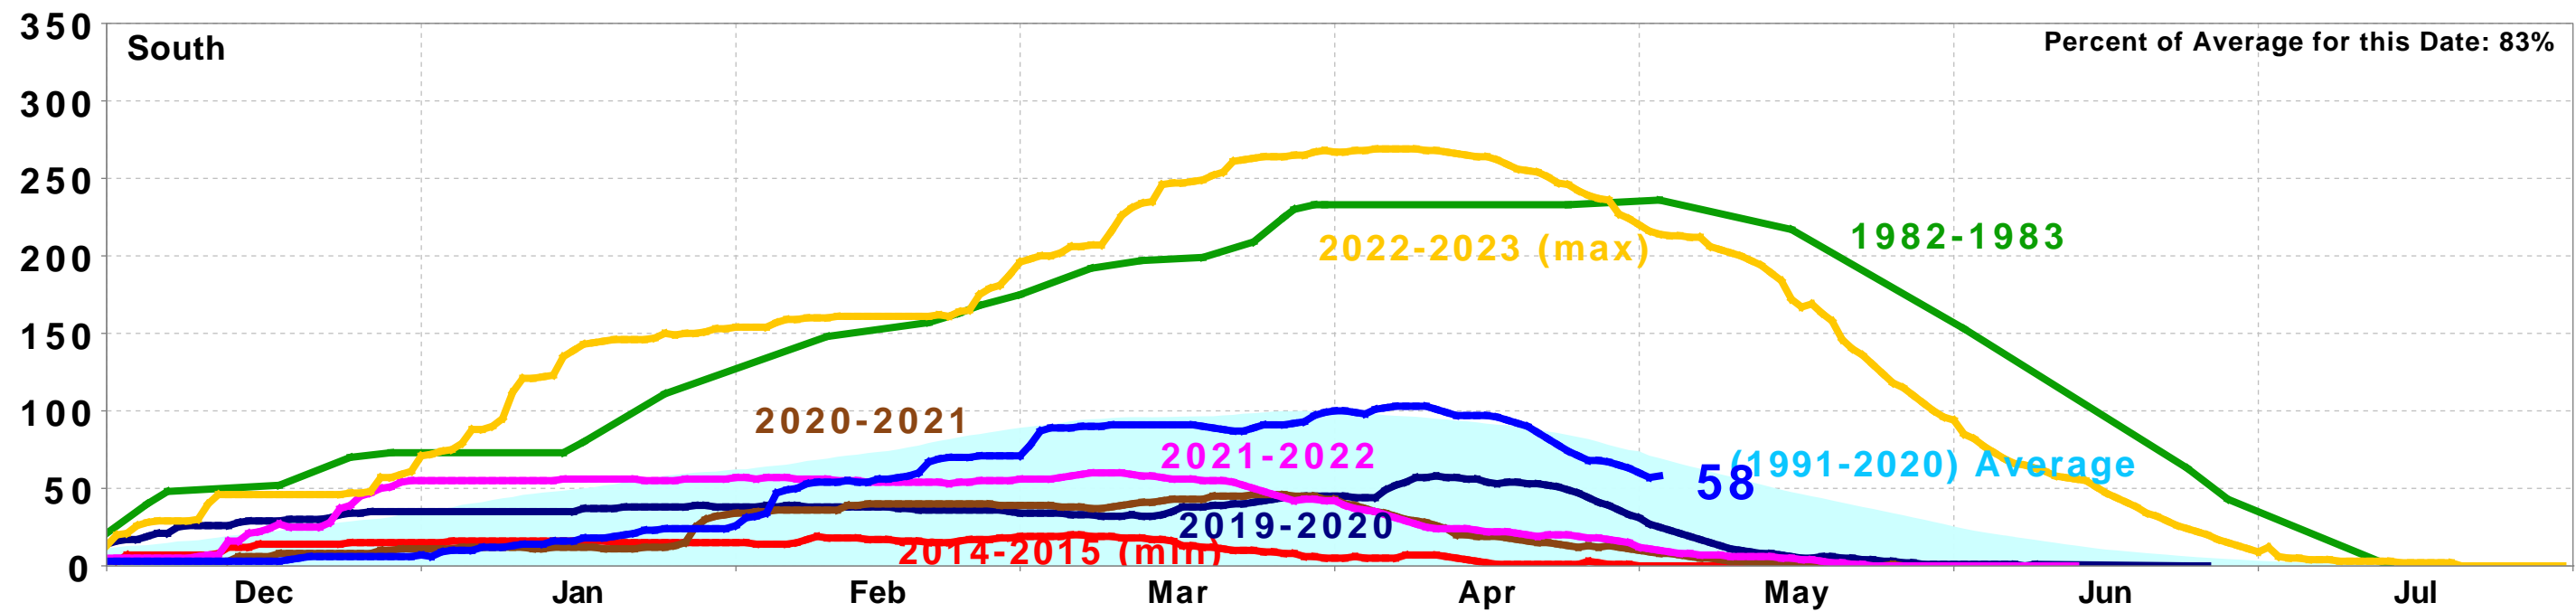

# California Snow Water Content, May 3, 2024, Percent of April 1 Average

Statewide Percent of April 1: 67%

Statewide Percent of Average for Date: 93%