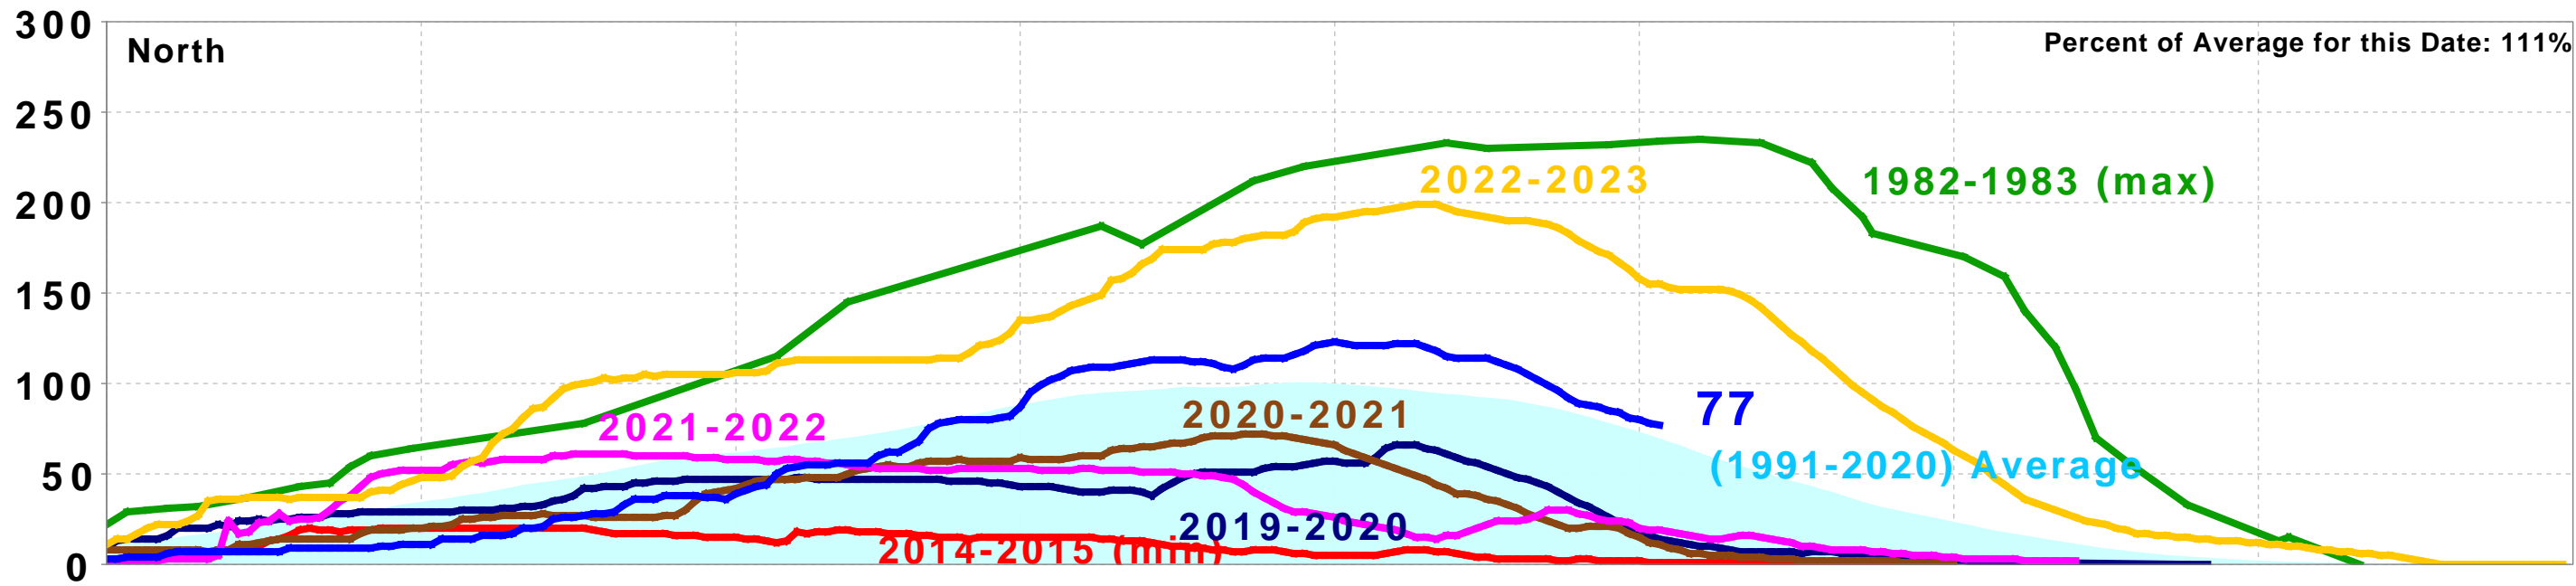

# California Snow Water Content, May 3, 2024, Percent of April 1 Average

Statewide Percent of April 1: 67%

Statewide Percent of Average for Date: 93%